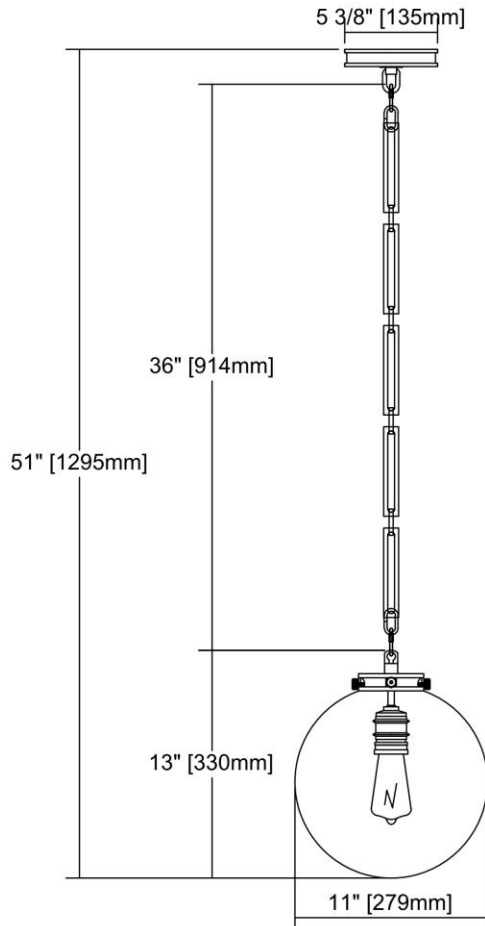

ITEM #:	16390/1
UPC	748119101019
Description	Gramercy 1-Light Mini Pendant in Polished Nickel with Clear Glass
Finish	Polished Nickel
Materials	Glass, Metal
Brand	ELK Lighting
Collection	Gramercy
Category	Indoor Lighting
Type	Mini Pendant

ITEM DIMENSIONS				RATINGS & SPECIFICATIONS				
Width	11 inches			Safety Rating	UL		Certification	N/A
Depth	11 inches			ADA Compliant	N/A		Voltage	N/A
Height	13 inches			BULBS / SOCKETS				
Weight	5 pounds			Quantity	1		Wattage	60 watts
ADDITIONAL DIMENSIONS				Included	No		Type	A19 (E26 Medium Base)
Backplate / Canopy	N/A			Other	N/A			
HCWO	N/A			CHAIN / CORD INFORMATION				
Min. Extension	N/A			Chain	N/A		Cord	N/A
Max. Extension	N/A			SHADE / GLASS DETAILS				
OVERALL HEIGHT				Shade/Glass Description	Clear Glass			
Min.	N/A		Max.	N/A				
EXTENSION ROD(S)				Width	N/A		Height	N/A
N/A				Width at Top	N/A		Width at Bottom	N/A