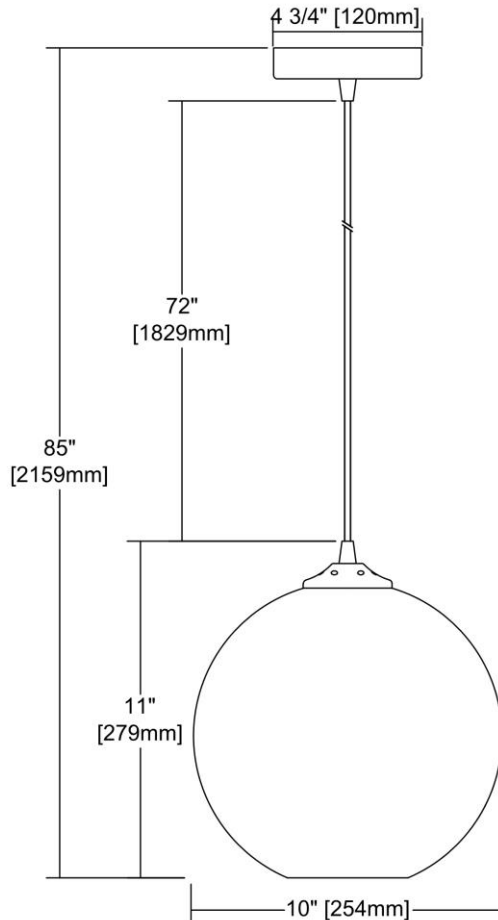


	ITEM #:	31380/1AQ
	UPC	748119110868
	Description	Watersphere 1-Light Mini Pendant in Chrome with Hammered Aqua Glass
	Finish	Polished Chrome
	Materials	Glass, Metal
	Brand	ELK Lighting
	Collection	Watersphere
	Category	Indoor Lighting
	Type	Mini Pendant

ITEM DIMENSIONS				RATINGS & SPECIFICATIONS				
Width	10 inches			Safety Rating	UL		Certification	N/A
Depth	10 inches			ADA Compliant	N/A		Voltage	N/A
Height	11 inches			BULBS / SOCKETS				
Weight	3 pounds			Quantity	1	Wattage	100 watts	
ADDITIONAL DIMENSIONS				Included	No		Type	A19 (E26 Medium Base)
Backplate / Canopy	4.75x4.75			Other	N/A			
HCWO	N/A			CHAIN / CORD INFORMATION				
Min. Extension	N/A			Chain	N/A		Cord	N/A
Max. Extension	N/A			SHADE / GLASS DETAILS				
OVERALL HEIGHT				Shade/Glass Description	Aqua Hammered Glass			
Min.	N/A	Max.	N/A					
EXTENSION ROD(S)				Width	N/A		Height	N/A
N/A				Width at Top	N/A		Width at Bottom	N/A