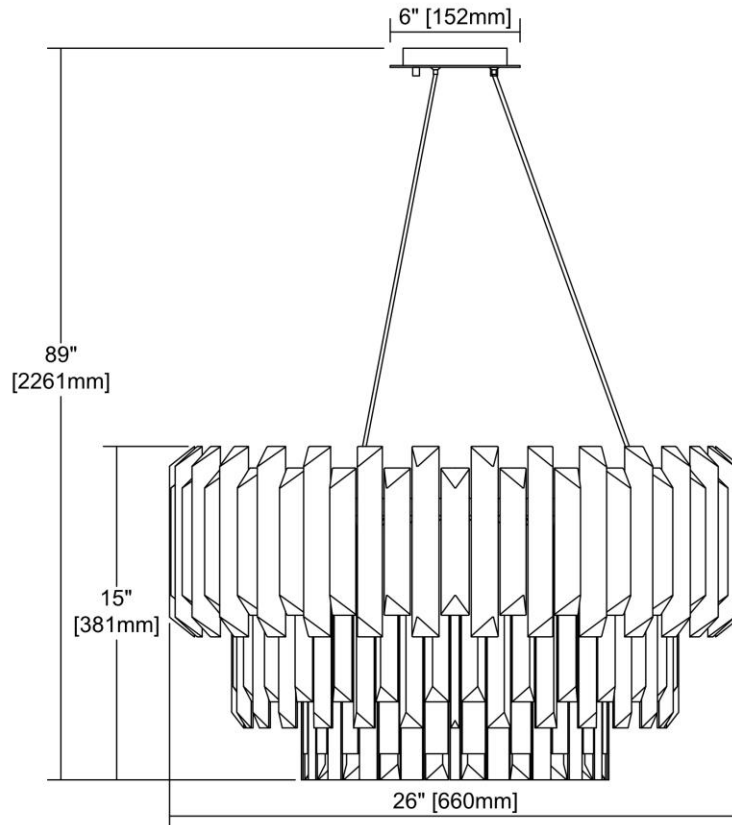


	ITEM #:	33215/6
	UPC	748119126081
	Description	Seneca Falls 6-Light Chandelier in Matte Gold with Crystal
	Finish	Matte Gold
	Materials	Crystal, Metal
	Brand	ELK Lighting
	Collection	Seneca Falls
	Category	Indoor Lighting
	Type	Chandelier

ITEM DIMENSIONS				RATINGS & SPECIFICATIONS				
Width	26 inches			Safety Rating	N/A		Certification	N/A
Depth	26 inches			ADA Compliant	N/A		Voltage	N/A
Height	15 inches			BULBS / SOCKETS				
Weight	51 pounds			Quantity	6	Wattage	60 watts	
ADDITIONAL DIMENSIONS				Included	No		Type	B11 (E12 Candelabra Base)
Backplate / Canopy	6x6			Other	N/A			
HCWO	N/A			CHAIN / CORD INFORMATION				
Min. Extension	N/A			Chain	N/A		Cord	N/A
Max. Extension	N/A			SHADE / GLASS DETAILS				
OVERALL HEIGHT				Shade/Glass Description	Crystal			
Min.	N/A		Max.	N/A				
EXTENSION ROD(S)				Width	N/A		Height	N/A
N/A				Width at Top	N/A		Width at Bottom	N/A