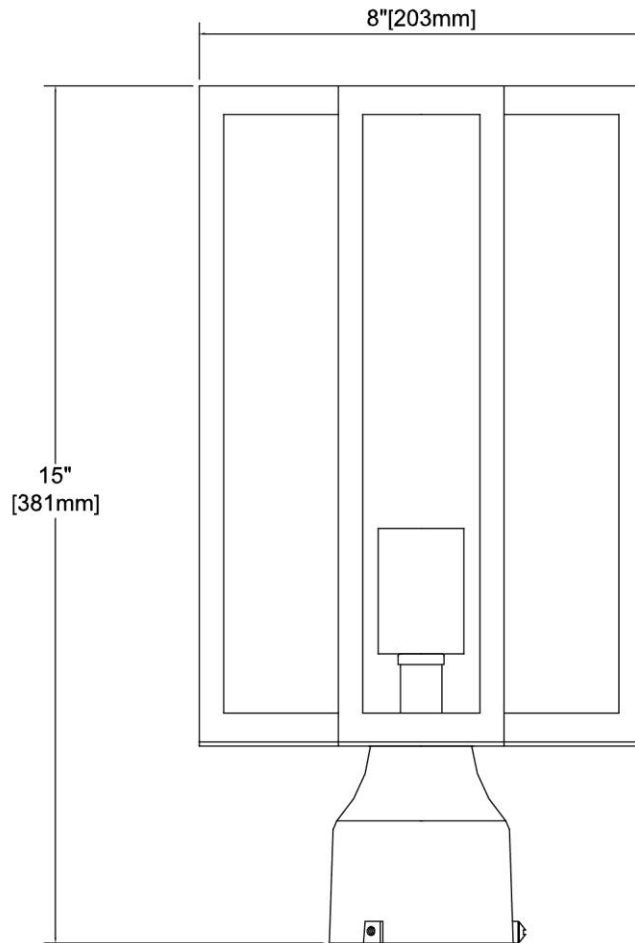

ITEM #:	45168/1
UPC	748119133638
Description	Bianca 1-Light Post Mount in Aged Zinc with Clear
Finish	Aged Zinc
Materials	Glass, Steel
Brand	ELK Lighting
Collection	Bianca
Category	Outdoor Lighting
Type	Post Mount

ITEM DIMENSIONS				RATINGS & SPECIFICATIONS				
Width	8 inches			Safety Rating	ETL		Certification	Wet locations
Depth	8 inches			ADA Compliant	N/A		Voltage	120
Height	15 inches			BULBS / SOCKETS				
Weight	7 pounds			Quantity	1	Wattage	100 watts	
ADDITIONAL DIMENSIONS				Included	No	Type	A19 (E26 Medium Base)	
Backplate / Canopy	N/A			Other	N/A			
HCWO	N/A			CHAIN / CORD INFORMATION				
Min. Extension	N/A			Chain	N/A		Cord	8 inches
Max. Extension	N/A			SHADE / GLASS DETAILS				
OVERALL HEIGHT				Shade/Glass Description	Clear			
Min.	N/A	Max.	N/A	Width	N/A		Height	N/A
EXTENSION ROD(S)				Width at Top	N/A		Width at Bottom	N/A
N/A								