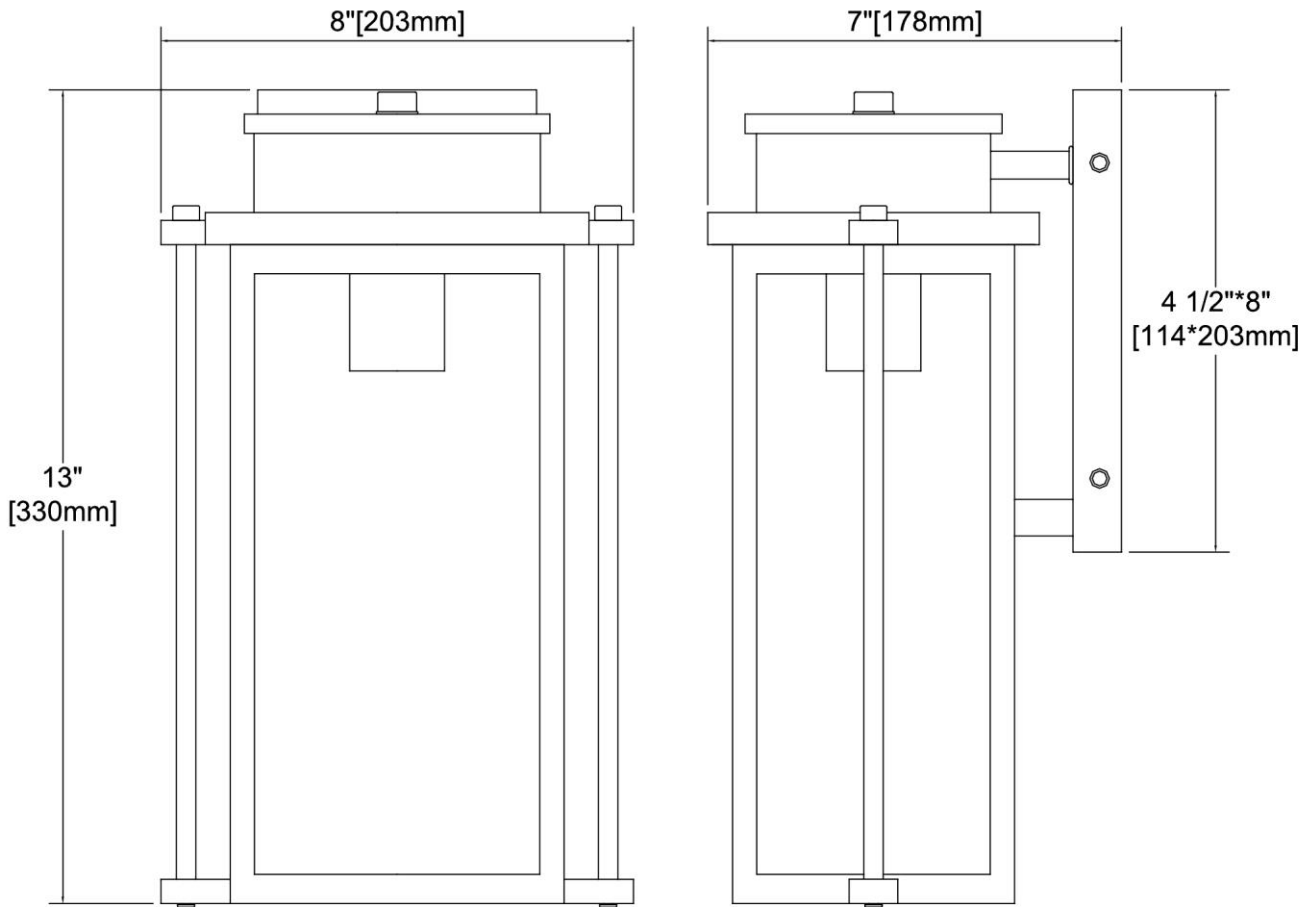

ITEM #:	45440/1
UPC	748119138831
Description	Braddock 1-Light Outdoor Sconce in Architectural Bronze with Seedy Glass Enclosure
Finish	Architectural Bronze
Materials	Glass, Steel
Brand	ELK Lighting
Collection	Braddock
Category	Outdoor Lighting
Type	Sconce

ITEM DIMENSIONS				RATINGS & SPECIFICATIONS				
Width	8 inches			Safety Rating	ETL		Certification	Wet locations
Depth	7 inches			ADA Compliant	N/A		Voltage	120 volts
Height	13 inches			BULBS / SOCKETS				
Weight	5 pounds			Quantity	1	Wattage	60 watts	
ADDITIONAL DIMENSIONS				Included	No	Type	A19 (E26 Medium Base)	
Backplate / Canopy	4.5x8			Other	N/A			
HCWO	4 inches			CHAIN / CORD INFORMATION				
Min. Extension	N/A			Chain	N/A		Cord	8 inches
Max. Extension	N/A			SHADE / GLASS DETAILS				
OVERALL HEIGHT				Shade/Glass Description	Seedy Glass Enclosure			
Min.	N/A		Max.	N/A				
EXTENSION ROD(S)				Width	N/A		Height	N/A
N/A				Width at Top	N/A		Width at Bottom	N/A