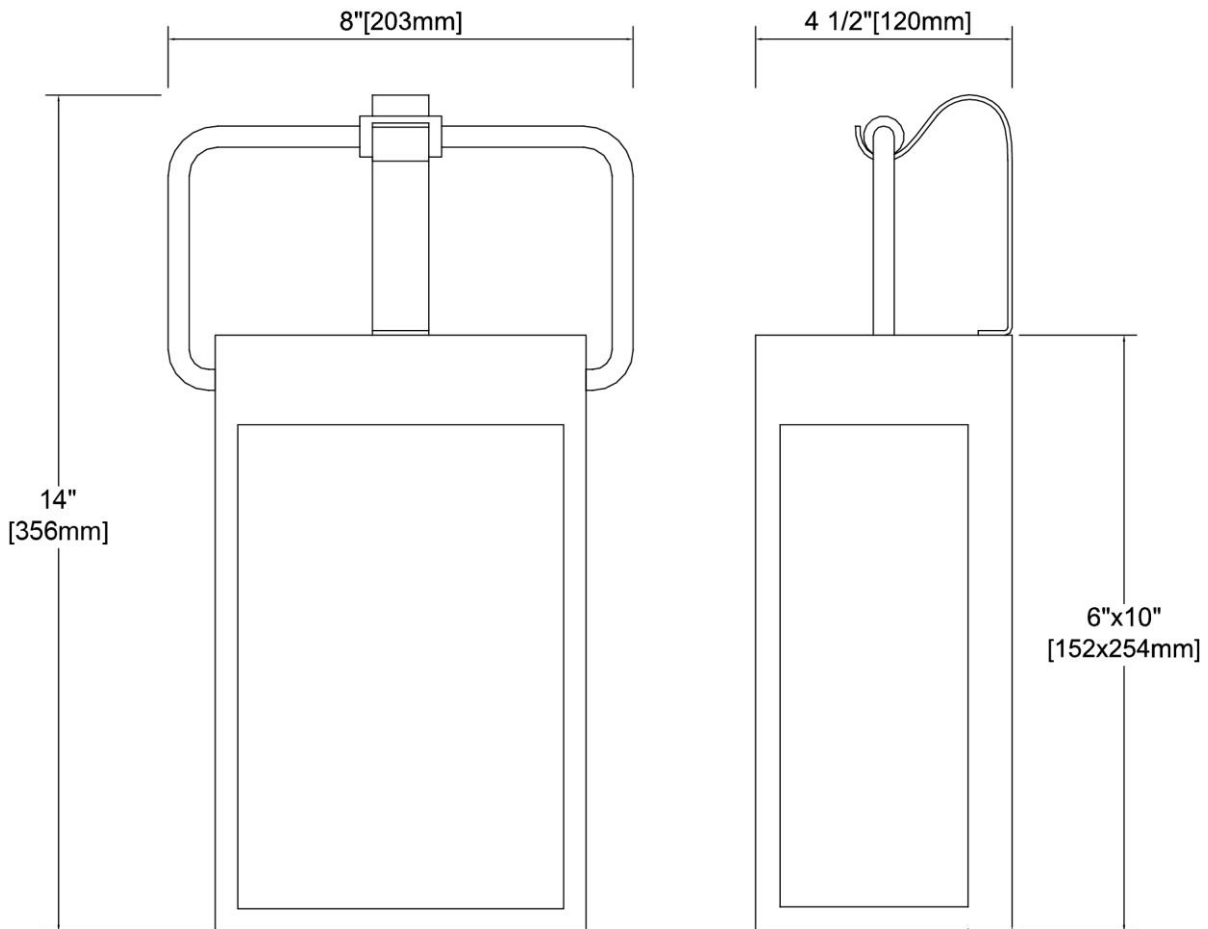

ITEM #:	46681/1
UPC	748119134260
Description	Knowlton 1-Light Sconce in Matte Black with Seedy Glass
Finish	Matte Black, Brushed Brass
Materials	Brass, Glass, Steel
Brand	ELK Lighting
Collection	Knowlton
Category	Outdoor Lighting
Type	Sconce

ITEM DIMENSIONS				RATINGS & SPECIFICATIONS				
Width	8 inches			Safety Rating	ETL		Certification	Wet locations
Depth	4.5 inches			ADA Compliant	N/A		Voltage	120
Height	14 inches			BULBS / SOCKETS				
Weight	4 pounds			Quantity	1	Wattage	100 watts	
ADDITIONAL DIMENSIONS				Included	No	Type	A19 (E26 Medium Base)	
Backplate / Canopy	6x10			Other	N/A			
HCWO	10 inches			CHAIN / CORD INFORMATION				
Min. Extension	N/A			Chain	N/A	Cord	8 inches	
Max. Extension	N/A			SHADE / GLASS DETAILS				
OVERALL HEIGHT				Shade/Glass Description	Seedy glass			
Min.	N/A		Max.	N/A				
EXTENSION ROD(S)				Width	N/A		Height	N/A
N/A				Width at Top	N/A		Width at Bottom	N/A