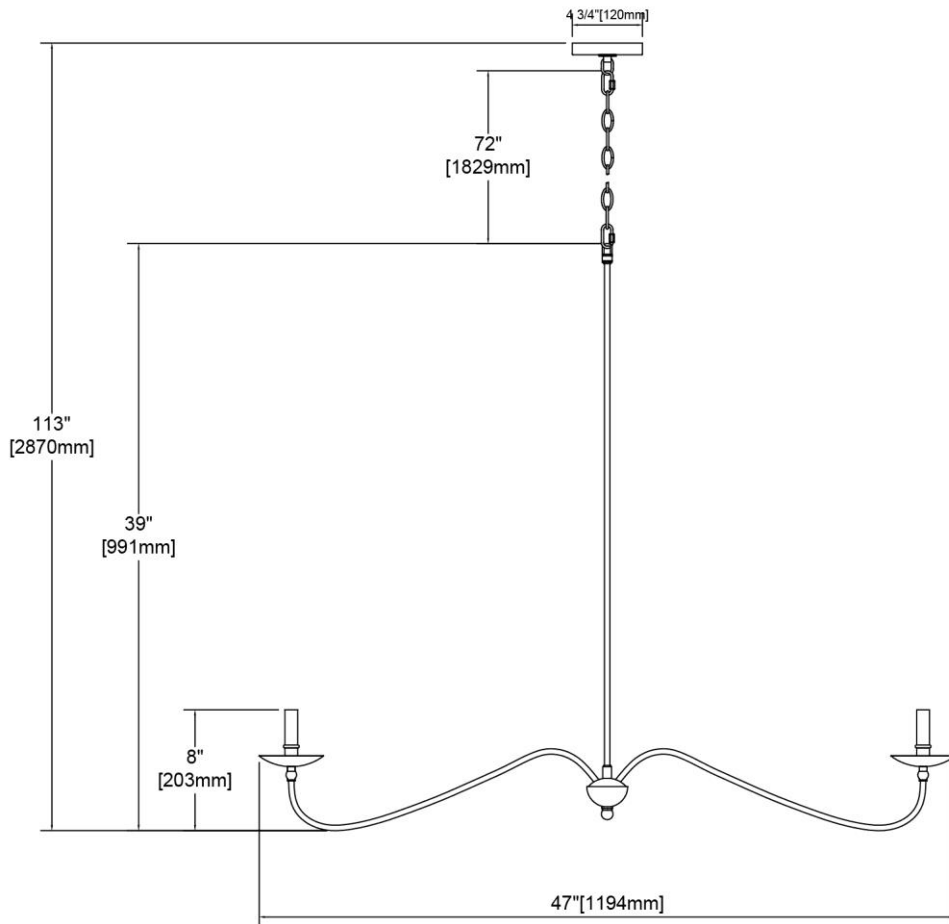


	ITEM #:	46798/6
	UPC	748119139111
	Description	Wellsley 6-Light Chandelier in Burnished Brass
	Finish	Burnished Brass
	Materials	Steel
	Brand	ELK Lighting
	Collection	Wellsley
	Category	Indoor Lighting
	Type	Chandelier

ITEM DIMENSIONS				RATINGS & SPECIFICATIONS				
Width	47 inches			Safety Rating	ETL		Certification	Dry locations
Depth	47 inches			ADA Compliant	N/A		Voltage	120 volts
Height	39 inches			BULBS / SOCKETS				
Weight	6 pounds			Quantity	6	Wattage	60 watts	
ADDITIONAL DIMENSIONS				Included	No	Type	Torpedo (E12 Candelabra Base)	
Backplate / Canopy	4.75 diameter			Other	N/A			
HCWO	N/A			CHAIN / CORD INFORMATION				
Min. Extension	N/A			Chain	72 inches	Cord	144 inches - Clear	
Max. Extension	N/A			SHADE / GLASS DETAILS				
OVERALL HEIGHT				Shade/Glass Description	No Shade/Glass			
Min.	42 inches	Max.	113 inches	Width	N/A		Height	N/A
EXTENSION ROD(S)				Width at Top	N/A		Width at Bottom	N/A
Rods: 1-34								