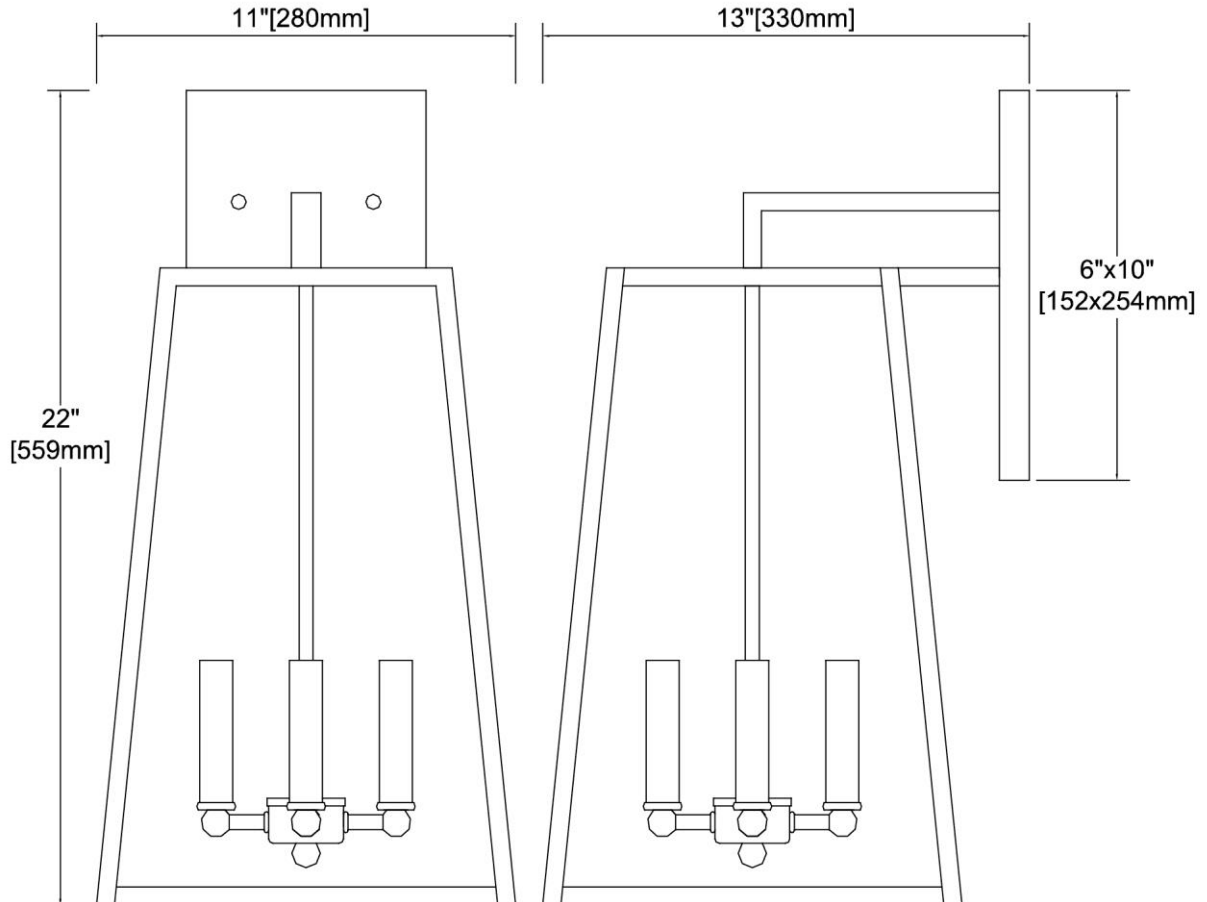

<b>ITEM #:</b>	47522/4
<b>UPC</b>	748119136493
<b>Description</b>	Meditterano 4-Light Sconce in Charcoal with Seedy Glass
<b>Finish</b>	Charcoal
<b>Materials</b>	Glass, Steel
<b>Brand</b>	ELK Lighting
<b>Collection</b>	Meditterano
<b>Category</b>	Outdoor Lighting
<b>Type</b>	Sconce

ITEM DIMENSIONS				RATINGS & SPECIFICATIONS				
<b>Width</b>	11 inches			<b>Safety Rating</b>	ETL		<b>Certification</b>	Wet locations
<b>Depth</b>	13 inches			<b>ADA Compliant</b>	N/A		<b>Voltage</b>	120
<b>Height</b>	22 inches			<b>BULBS / SOCKETS</b>				
<b>Weight</b>	11 pounds			<b>Quantity</b>	4		<b>Wattage</b>	60 watts
<b>ADDITIONAL DIMENSIONS</b>				<b>Included</b>	No		<b>Type</b>	Torpedo (E12 Candelabra Base)
<b>Backplate / Canopy</b>	6x10			<b>Other</b>	N/A			
<b>HCWO</b>	3 inches			<b>CHAIN / CORD INFORMATION</b>				
<b>Min. Extension</b>	N/A			<b>Chain</b>	N/A		<b>Cord</b>	8 inches
<b>Max. Extension</b>	N/A			<b>SHADE / GLASS DETAILS</b>				
<b>OVERALL HEIGHT</b>				<b>Shade/Glass Description</b>	Seedy glass			
<b>Min.</b>	N/A		<b>Max.</b>	N/A				
<b>EXTENSION ROD(S)</b>				<b>Width</b>	N/A		<b>Height</b>	N/A
N/A				<b>Width at Top</b>	N/A		<b>Width at Bottom</b>	N/A