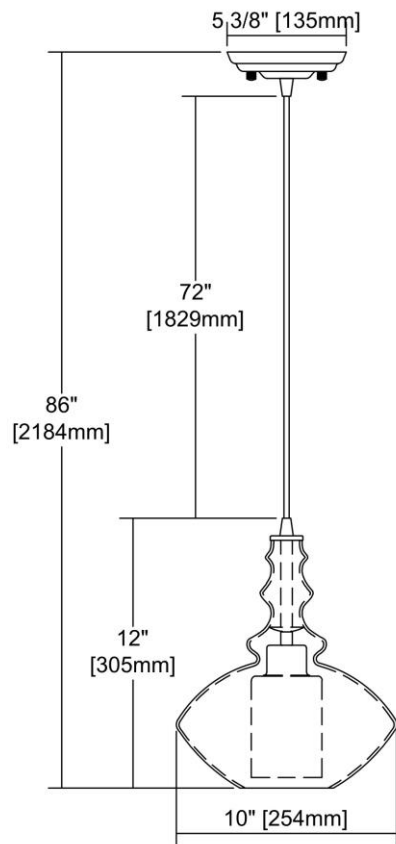

	ITEM #:	56500/1-LA
	UPC	748119120539
	Description	Alora 1-Light Mini Pendant in Chrome with Clear and Opal White Glass - Includes Adapter Kit
	Finish	Polished Chrome
	Materials	Glass, Metal
	Brand	ELK Lighting
	Collection	Alora
	Category	Indoor Lighting
	Type	Mini Pendant

ITEM DIMENSIONS				RATINGS & SPECIFICATIONS				
Width	10 inches			Safety Rating	UL		Certification	N/A
Depth	10 inches			ADA Compliant	N/A		Voltage	N/A
Height	12 inches			BULBS / SOCKETS				
Weight	3 pounds			Quantity	1	Wattage	100 watts	
ADDITIONAL DIMENSIONS				Included	No		Type	A19 (E26 Medium Base)
Backplate / Canopy	5x5			Other	N/A			
HCWO	N/A			CHAIN / CORD INFORMATION				
Min. Extension	N/A			Chain	N/A		Cord	N/A
Max. Extension	N/A			SHADE / GLASS DETAILS				
OVERALL HEIGHT				Shade/Glass Description	Opal White Glass Inside Clear Glass			
Min.	N/A	Max.	N/A					
EXTENSION ROD(S)				Width	N/A		Height	N/A
N/A				Width at Top	N/A		Width at Bottom	N/A