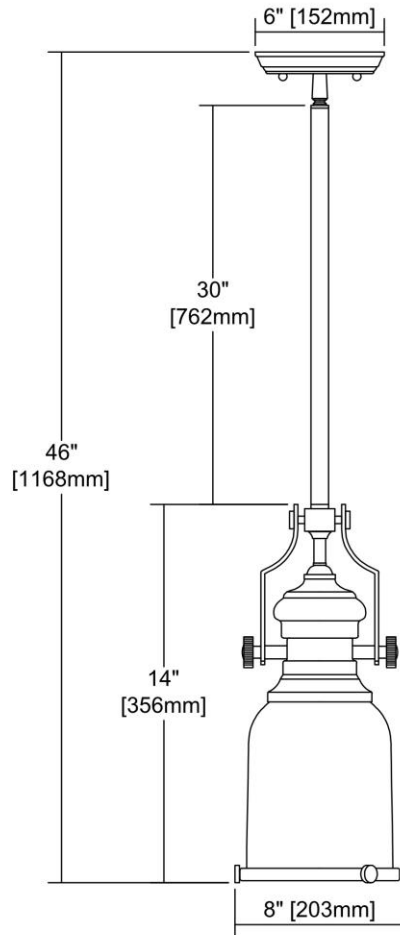

ITEM #:	67712-1
UPC	748119088495
Description	Chadwick 1-Light Mini Pendant in Copper with Seedy Glass
Finish	Copper
Materials	Glass, Steel
Brand	ELK Lighting
Collection	Chadwick
Category	Indoor Lighting
Type	Mini Pendant

ITEM DIMENSIONS				RATINGS & SPECIFICATIONS				
Width	8 inches			Safety Rating	UL		Certification	N/A
Depth	8 inches			ADA Compliant	N/A		Voltage	N/A
Height	14 inches			BULBS / SOCKETS				
Weight	5 pounds			Quantity	1		Wattage	100 watts
ADDITIONAL DIMENSIONS				Included	No		Type	A19 (E26 Medium Base)
Backplate / Canopy	6x6			Other	N/A			
HCWO	N/A			CHAIN / CORD INFORMATION				
Min. Extension	N/A			Chain	N/A		Cord	N/A
Max. Extension	N/A			SHADE / GLASS DETAILS				
OVERALL HEIGHT				Shade/Glass Description	Seedy Glass			
Min.	N/A		Max.	N/A				
EXTENSION ROD(S)				Width	8 inches		Height	N/A
Rods: 1-6, 2-12				Width at Top	N/A		Width at Bottom	N/A