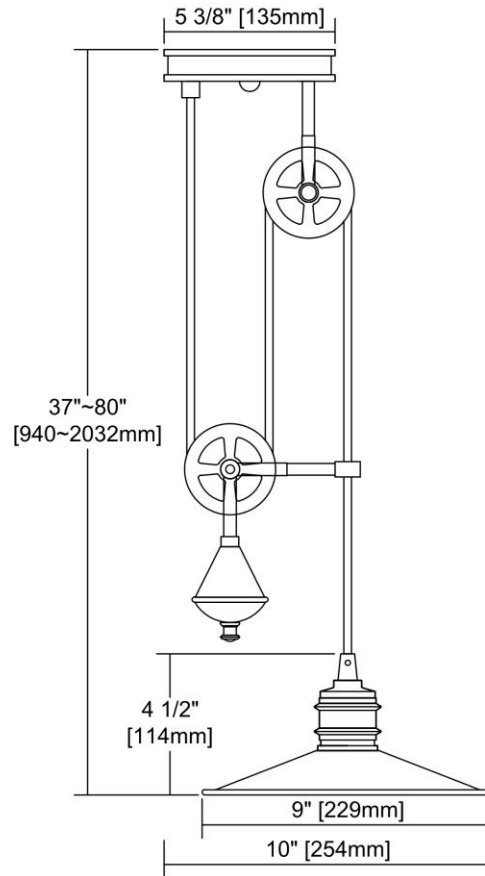

ITEM #:	69083/1
UPC	748119128153
Description	Spindle Wheel 1-Light Adjustable Pendant in Oil Rubbed Bronze with Matching Shade
Finish	Oil Rubbed Bronze
Materials	Metal
Brand	ELK Lighting
Collection	Spindle Wheel
Category	Indoor Lighting
Type	Mini Pendant

ITEM DIMENSIONS				RATINGS & SPECIFICATIONS				
Width	10 inches			Safety Rating	N/A		Certification	N/A
Depth	9 inches			ADA Compliant	N/A		Voltage	N/A
Height	37 inches			BULBS / SOCKETS				
Weight	5 pounds			Quantity	1	Wattage	60 watts	
ADDITIONAL DIMENSIONS				Included	No		Type	A19 (E26 Medium Base)
Backplate / Canopy	5x5			Other	N/A			
HCWO	N/A			CHAIN / CORD INFORMATION				
Min. Extension	N/A			Chain	N/A		Cord	N/A
Max. Extension	N/A			SHADE / GLASS DETAILS				
OVERALL HEIGHT				Shade/Glass Description	Matching Shade			
Min.	N/A		Max.	N/A				
EXTENSION ROD(S)				Width	N/A		Height	N/A
N/A				Width at Top	N/A		Width at Bottom	N/A