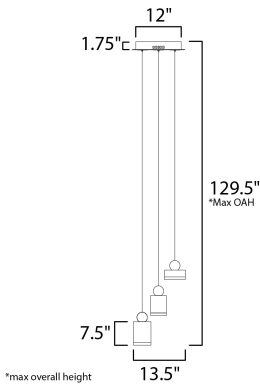

MEASUREMENTS

DIMENSION : 13.5" L x 13.5" W x 7.5" H
 MAX OAH : 129.5" OAH
 CANOPY : 12" W x 1.75" H x 12" L
 HANGING WEIGHT : 7.7 lb

LAMPING

INPUT VOLTAGE : 120V
 LUMENS : 1,358 Rated (1,200 Del.)
 BULB : 3 x 19.4W LED PCB Integrated , 19W Total
 BULB INCLUDED : (Integrated)
 DIMMABLE : Triac CL
 CRI : 80+ CRI
 COLOR_TEMP : 3000K