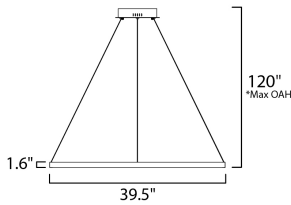

MEASUREMENTS

DIMENSION : 39.5" L x 39.5" W x 1.5" H
 MAX OAH : 118" OAH
 CANOPY : 10" W x 2" H x 10" L
 HANGING WEIGHT : 6.16 lb

LAMPING

INPUT VOLTAGE : 120V
 LUMENS : 2,870 Rated (1,200 Del.)
 BULB : 1 x 41W LED PCB Integrated , 41W Total
 BULB INCLUDED : (Integrated)
 DIMMABLE : Dimmable with Bluetooth enabled device
 CRI : 90 CRI
 COLOR_TEMP : 2700-6000K