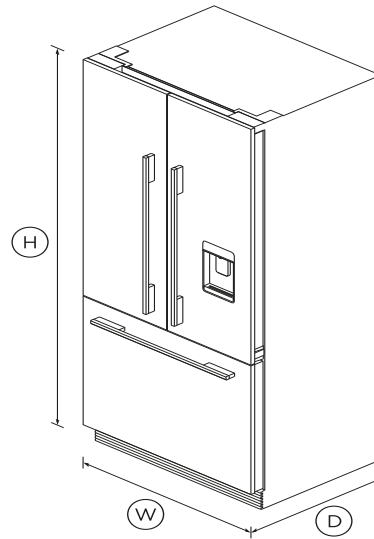

Integrated French Door Refrigerator Freezer, 32", Ice & Water

Series 7 | Integrated

Panel Ready

Designed to seamlessly integrate into your kitchen. With minimal gaps and no visible hinges, this model has a flush fit to suit any kitchen layout.

- Stainless steel panels need to be purchased separately

DIMENSIONS

Height	71 1/8"
Width	31 1/8"
Depth	23 11/16"

FEATURES & BENEFITS

Perfect Fit

These models fit flush and have minimal gaps, with no visible hinges. Our Integrated refrigeration can be seamlessly hidden behind your cabinetry or you can purchase our stainless steel door panel.