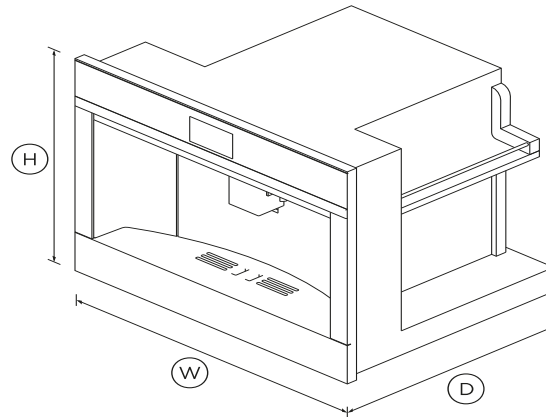

DIMENSIONS

Height	18 1/16"
Width	23 1/2"
Depth	18 15/16"

FEATURES & BENEFITS

Sized to suit

This 24" Built-in Coffee Maker is perfect for the compact kitchen and can be placed virtually anywhere. Companion products share standard dimensions and can be installed in multiple configurations to suit your kitchen design and preference.