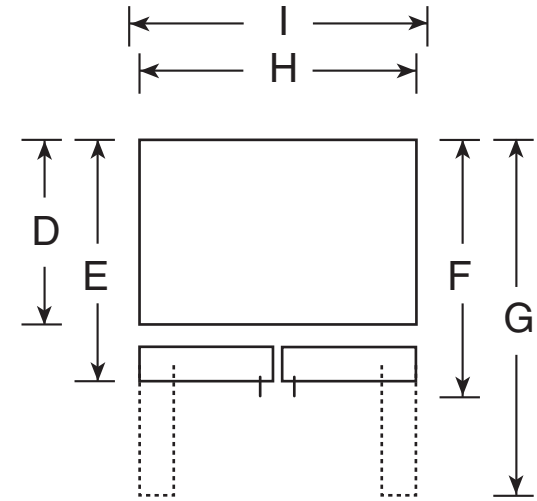

### DIMENSIONS AND INSTALLATION INFORMATION (IN INCHES)

Overall Dimensions	Height to top of door (in.) A	70-1/2
	Height to top of hinge (in.) B	69-7/8
	Height to top of case (in.) C	69
	Case depth without door (in.) D	29-3/8
	Case depth less door handle (in.) E	33-3/4
	Case depth with door handle (in.) F	36-1/4
	Depth with fresh food door open 90° (in.) G	48-3/8
	Width (in.) H	35-3/4
	Width with door open 90° inc. door handle (in.) I	44-5/8
Air	Each side (in.)	1/8
	Top (in.)	1
	Back (in.)	2