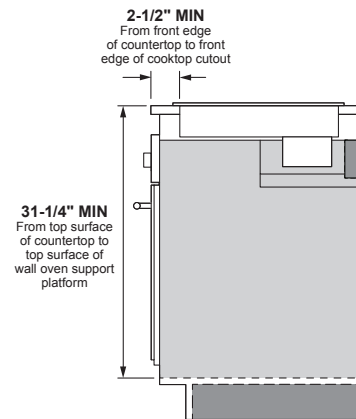

INSTALLATION ABOVE A WALL OVEN

For answers to your Monogram, GE Café™ Series, GE Profile™ Series or GE Appliances product questions, visit our website at geappliances.com or call GE Answer Center® Service, 800.626.2000.