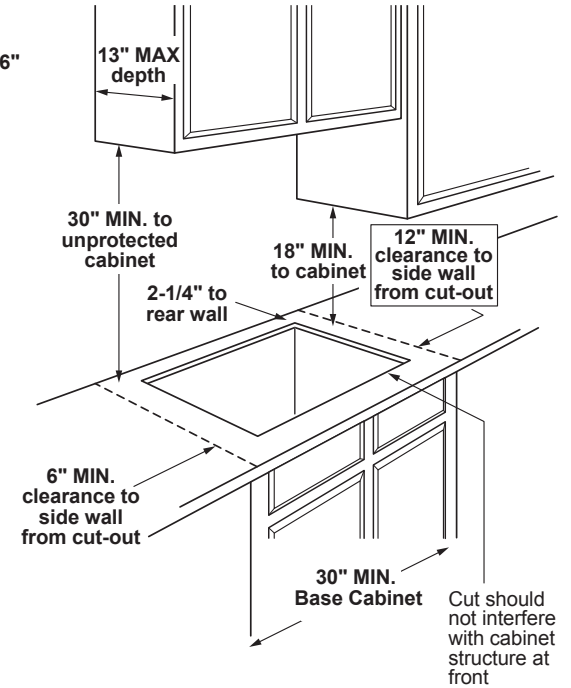

JGP3030DL/SL

GE® 30" Built-In Gas Cooktop

DIMENSIONS AND INSTALLATION INFORMATION

AGA REQUIREMENT: All gas cooktop models require 7/16" free area below cooktop height to combustible material. Requires 18" minimum from countertop to adjacent overhead cabinets.

ELECTRICAL RATING: 120V, 60Hz, 5A

INSTALLATION WITH SINGLE WALL OVEN INFORMATION:

30" Gas Cooktops are approved for use over select GE 27" and 30" Wall Ovens and Warming Drawers. 30" and 36" Gas cooktops are approved for use over select 30" Wall Ovens and Warming Drawers. Refer to cooktop and wall oven/warming drawer installation instructions packed with product for current dimensional data.

INSTALLATION INFORMATION: Before installing, consult installation instructions, packed with product, for current dimensional data.

Dimension and installation information are shown in inches.
*Allow 5-3/4" depth at rear for electrical and gas connections