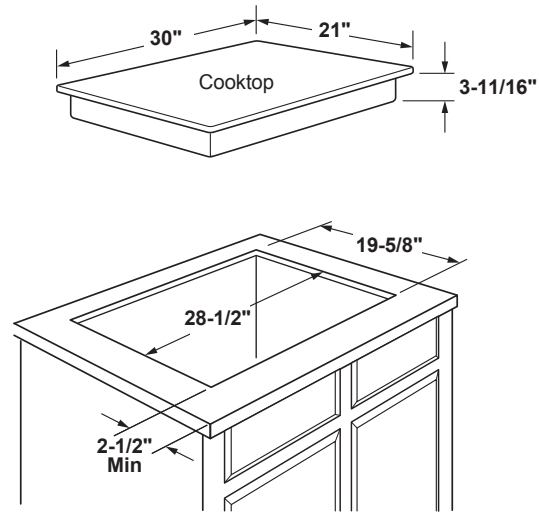

JGP3030DL/SL

GE® 30" Built-In Gas Cooktop

DIMENSIONS AND INSTALLATION INFORMATION

AGA REQUIREMENT: All gas cooktop models require 7/16" free area below cooktop height to combustible material. Requires 18" minimum from countertop to adjacent overhead cabinets.

NOTE: If installing with a GE Profile™ Telescopic Downdraft System, consult both cooktop and downdraft installation instructions packed with product before installing. Cooktop gas/electric supply may need to be re-routed to install downdraft.

ELECTRICAL RATING: 120V, 60Hz, 5A

INSTALLATION WITH SINGLE WALL OVEN INFORMATION:

30" Gas Cooktops are approved for use over select GE 27" and 30" Wall Ovens and Warming Drawers. 30" and 36" Gas cooktops are approved for use over select 30" Wall Ovens and Warming Drawers. Refer to cooktop and wall oven/warming drawer installation instructions packed with product for current dimensional data.

INSTALLATION INFORMATION: Before installing, consult installation instructions, packed with product, for current dimensional data.

Dimension and installation information are shown in inches.
*Allow 5-3/4" depth at rear for electrical and gas connections