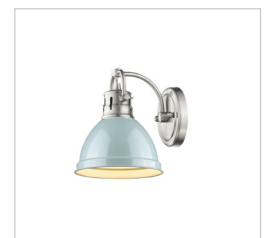

JOB NAME _____

JOB TYPE _____

COMMENTS _____

DUNCAN PW

3602-BA1 PW-PW

UPC: 844375024311

- 1 Light Bath Vanity - Contemporary Style with industrial feel
- Simple, classic silhouette
- Fixture body is available in Chrome and Pewter
- Variety of plated and painted metal shade finishes

Fixture Finish:	Pewter	
Glass/Shade Finish:	Pewter	
Materials:	Steel	
Fixture Dimensions:	6.5"W x 8.5"H x 8.25"E	16.51cmW x 21.59cmH x 20.96cmE
Weight:	1.8 LBS	
Glass/Shade Dimensions:	6.5"Dia x 4.5"H	16.51cm Dia x 11.43cmH
Canopy Backplate Dimensions:	4.875"Dia x 1"E	12.39cm Dia x 2.54cmE
Chain/Rod/Wire Dimensions:	NA / N/A / 8"	NA / NA / 20.32cm
Bulb Type:	Incandescent, Type A	No
Wattage:	1 x 100W(M)	
Voltage:	110V	
Install Position:		
Approved Location:	Damp Location	
Safety Rating:	UL,CUL	

Also Available

3602-BA1 CH-CH

3602-BA1 PW-RD

3602-BA1 PW-SF