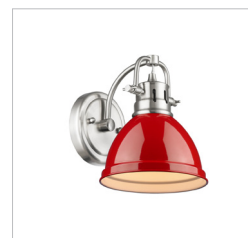

3602-BA1 PW-RD