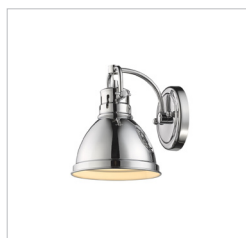

Also Available

3602-BA1 CH-CH