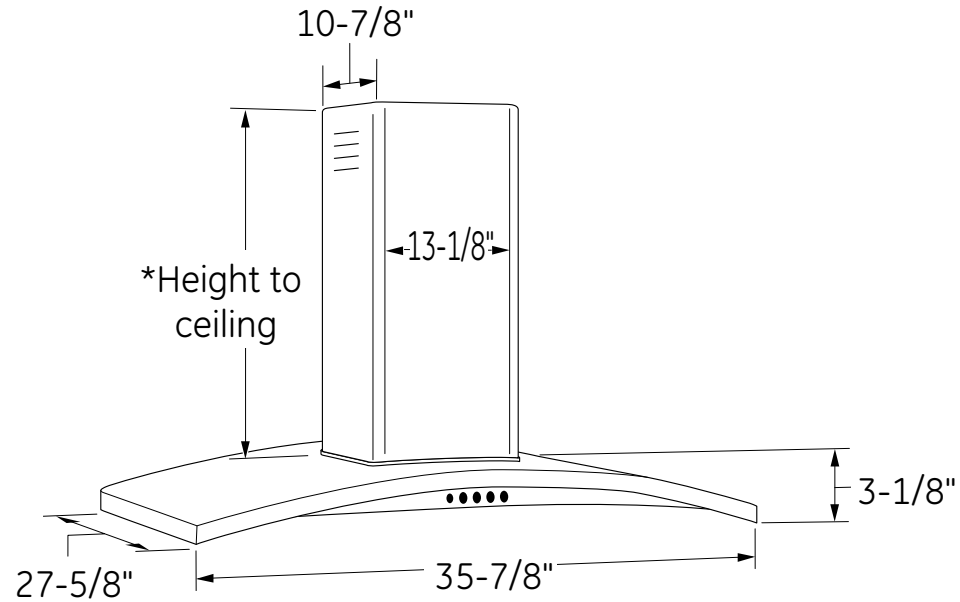

PV977N

GE Profile™ Series 36" Island Hood

Dimensions and Installation Information (in inches)

Installation Information:

Before installing, consult Use & Care/ installation instructions packed with product for current dimensional data.

Amp Rating	
120V	4.4

*The supplied duct cover fits 7'11" to 9'10" ceiling heights (10' in recirculation mode).

For answers to your Monogram® or GE® appliance questions, visit our website at geappliances.com or call GE Answer Center® service, 800.626.2000.