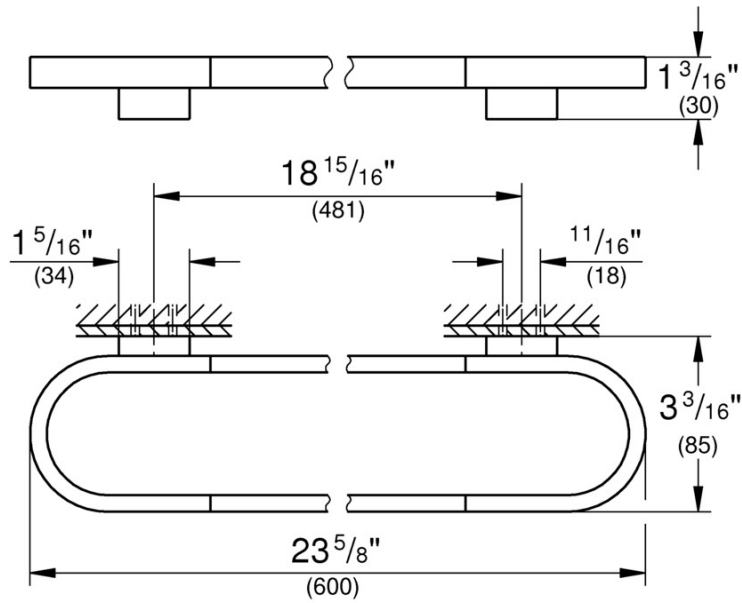

## 24" TOWEL BAR

TECHNICAL DATA:

Pure Freude  
an Wasser

Tel: 1.630.582.7711 Fax: 1.630.582.7722

We reserve the right to make revisions without notice to product specifications.

For the most current Specification Sheet, go to [www.grohe.us](http://www.grohe.us).