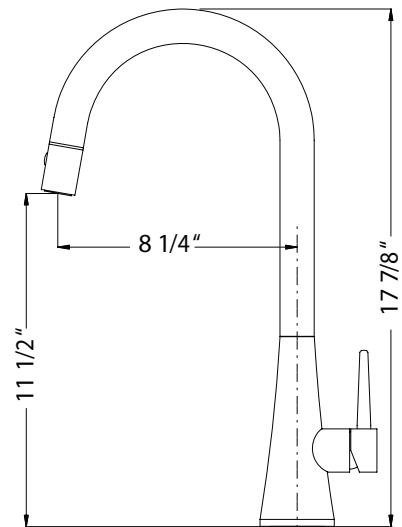

SEPD-1000

**FEATURES**

- Solid brass body and spout
- Lightweight pull down with dual function spray/stream hand spray
- Easy clean removable Aerator
- Extendable hose reaches all edges of sink and beyond. 20+ inches
- 90° forward action temperature control handle will not hit backsplash
- Ceramic Disc Cartridge - Lifetime Warranty
- Available in 5 finish options
- Hybrid stainless steel and nylon hoses for increased durability and flexibility
- All HamatUSA faucets are ICC certified to meet or exceed US State and Federal plumbing codes and low lead safety standards
- Limited Lifetime Warranty