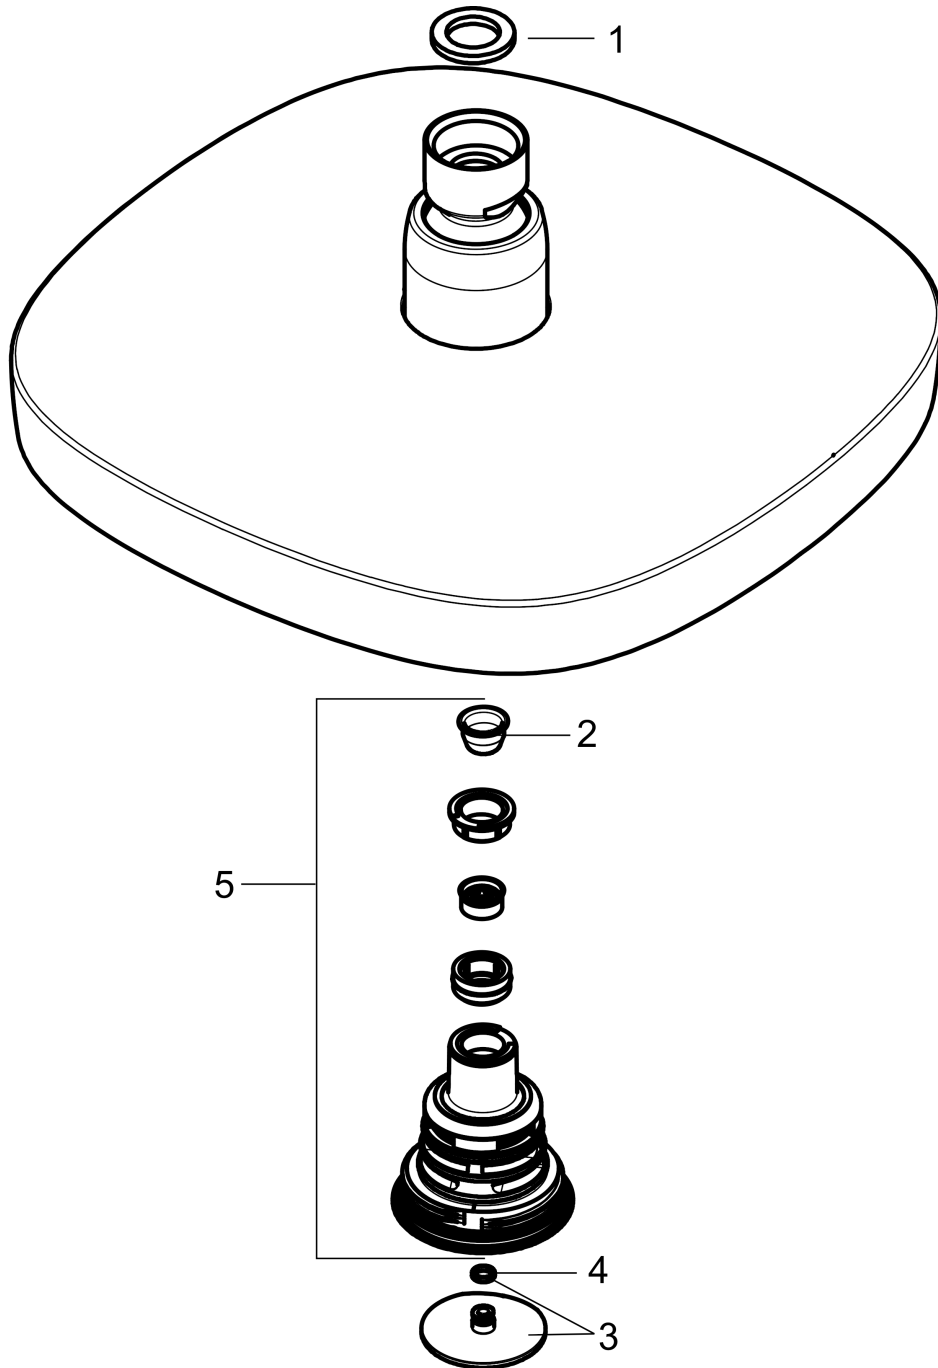

**Croma Select E
Showerhead 180 2-Jet, 1.8 GPM**

Finishes : **brushed nickel** Part no. : **04387820**

Description

Features

- 147 no-clog spray channels
- Spray modes: Rain, IntenseRain
- Flow: 1.8 GPM (6.8 L/Min)
- Select button for comfortable alternation of spray modes
- Fully-finished matching spray face

Item details

List Price \$ 373.00

Technology

Compliance

Product image

Scale drawing

Croma Select E
Showerhead 180 2-Jet, 1.8 GPM
Finishes : **brushed nickel** Part no. : **04387820**

Exploded drawing

Year of production: >04/18

Croma Select E
Showerhead 180 2-Jet, 1.8 GPM
 Finishes : **brushed nickel** Part no. : **04387820**

Spare parts list

Year of production: >04/18

Pos.	Description	Part no.	Price	PU
1	seal	98058000	-	1
2	filter	97735000	-	1
3	cover	98344000	-	1
4	O-ring 3x1	98384000	-	1
5	selector assy	93092000	-	1