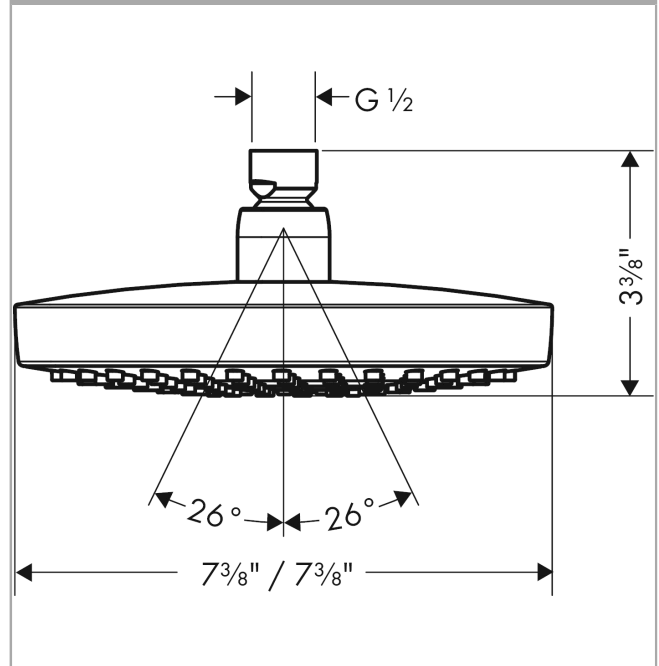

**Croma Select E
Showerhead 180 2-Jet, 1.8 GPM**

Finishes : **brushed nickel** Part no. : **04387820**

Description

Features

- 147 no-clog spray channels
- Spray modes: Rain, IntenseRain
- Flow: 1.8 GPM (6.8 L/Min)
- Select button for comfortable alternation of spray modes
- Fully-finished matching spray face

Item details

List Price \$ 373.00

Technology

Compliance

Product image

Scale drawing

Croma Select E
Showerhead 180 2-Jet, 1.8 GPM
Finishes : **brushed nickel** Part no. : **04387820**

Exploded drawing

Year of production: >04/18

Croma Select E
Showerhead 180 2-Jet, 1.8 GPM
 Finishes : **brushed nickel** Part no. : **04387820**

Spare parts list

Year of production: >04/18

Pos.	Description	Part no.	Price	PU
1	seal	98058000	-	1
2	filter	97735000	-	1
3	cover	98344000	-	1
4	O-ring 3x1	98384000	-	1
5	selector assy	93092000	-	1