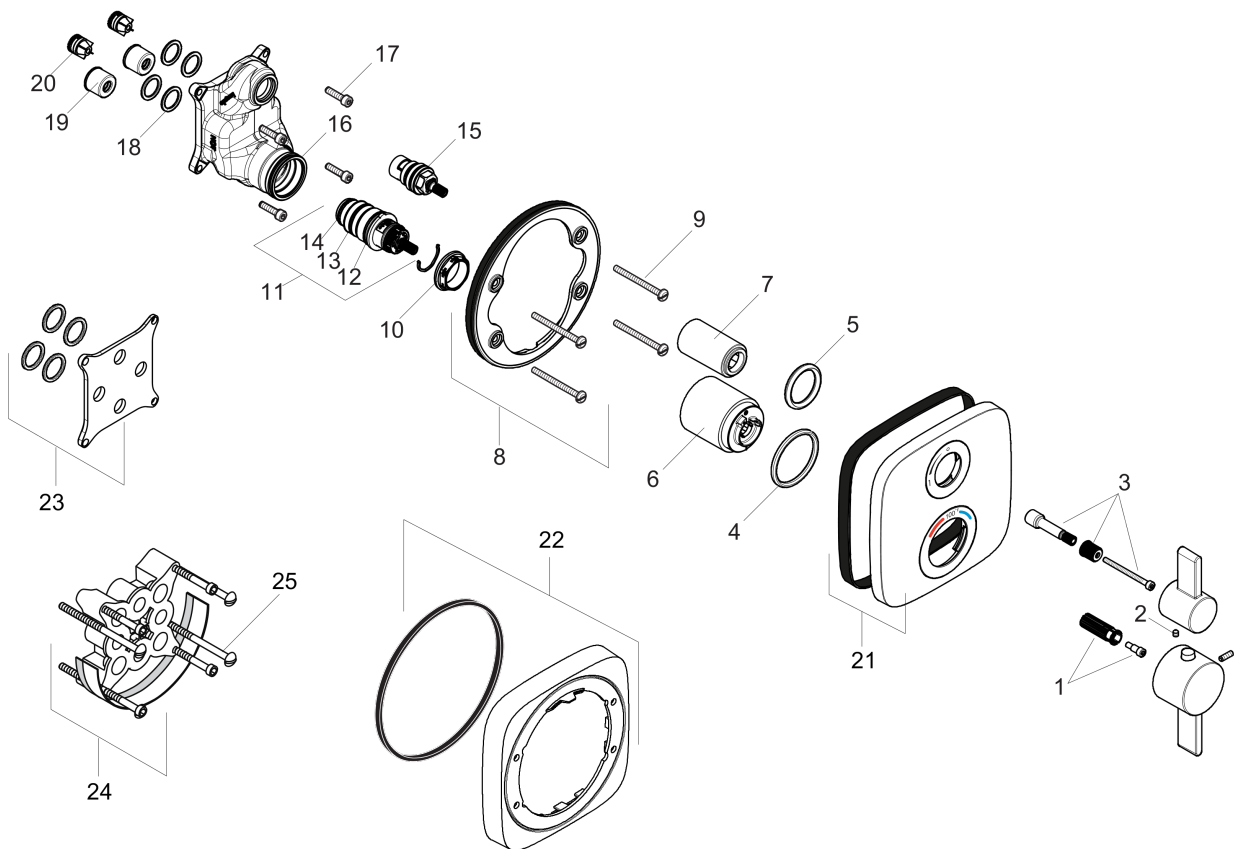

**Ecostat E**  
**Thermostatic Trim with Volume Control**  
 Finishes : **chrome** Part no. : **15707001**

**Description**

**Features**

- Volume control for 1 outlet
- Flow: 6.0 GPM (22.7 L/Min)
- Thermostatic cartridge, Ceramic cartridge
- Anti-scald 100° safety stop
- Optimized for water-efficient shower products

**Item details**

List Price \$ 495.00

**Compliance**

**Product image**

**Scale drawing**

**Ecostat E**  
**Thermostatic Trim with Volume Control**  
 Finishes : **chrome**    Part no. : **15707001**

Exploded drawing

Year of production: >07/18

**Ecostat E**  
**Thermostatic Trim with Volume Control**  
 Finishes : **chrome** Part no. : **15707001**

## Spare parts list

Year of production: >07/18

Pos.	Description	Part no.	Price	PU
1	handle fixing set	95843000	-	1
2	hollow set screw M4x5	92846000	-	1
3	adapter for handle	95252000	-	1
4	O-ring 44x4	98471000	-	1
5	O-ring 30x5	98153000	-	1
6	sleeve	92216000	-	1
7	sleeve	96446000	-	1
8	holder for escutcheon	98793000	-	1
9	set of fixing screws	96454000	-	1
10	nut	98913000	-	1
11	thermostat cartridge	98282000	-	1
12	O-ring 25x2,5	92146000	-	1
13	O-ring 25x1,5	98146000	-	1
14	O-ring 20x1,5	98197000	-	1
15	shut off unit right closing	94009000	-	1
16	O-ring 36x2	98156000	-	1
17	set of screws	96525000	-	1
18	O-ring 16x2	98133000	-	1
19	noise reduction	94073000	-	1
20	set of non return valves DW 15	97350000	-	1
21	escutcheon 155 / 155 mm	92278001	-	1
22	extension 22 mm	15597000	-	1
23	compensation set 1°	95521000	-	1
24	extension 25 mm	13595000	-	1
25	set of fixing screws	97747000	-	1