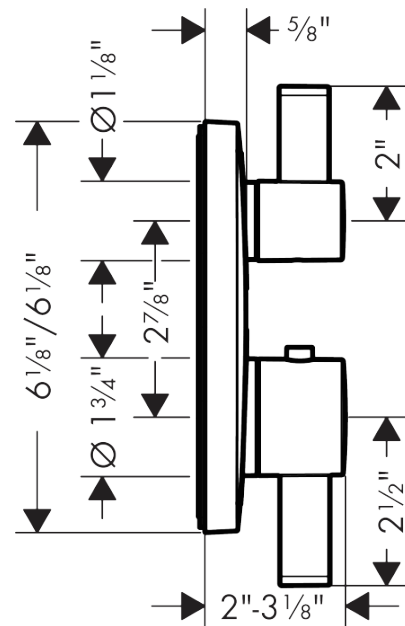

**Ecostat E**  
**Thermostatic Trim with Volume Control**  
 Finishes : **chrome** Part no. : **15707001**

**Description**

**Features**

- Volume control for 1 outlet
- Flow: 6.0 GPM (22.7 L/Min)
- Thermostatic cartridge, Ceramic cartridge
- Anti-scald 100° safety stop
- Optimized for water-efficient shower products

**Item details**

List Price \$ 495.00

**Compliance**

**Product image**

**Scale drawing**

**Ecostat E**  
**Thermostatic Trim with Volume Control**  
 Finishes : **chrome**    Part no. : **15707001**

Exploded drawing

Year of production: >07/18

**Ecostat E**  
**Thermostatic Trim with Volume Control**  
 Finishes : **chrome** Part no. : **15707001**

## Spare parts list

Year of production: >07/18

Pos.	Description	Part no.	Price	PU
1	handle fixing set	95843000	-	1
2	hollow set screw M4x5	92846000	-	1
3	adapter for handle	95252000	-	1
4	O-ring 44x4	98471000	-	1
5	O-ring 30x5	98153000	-	1
6	sleeve	92216000	-	1
7	sleeve	96446000	-	1
8	holder for escutcheon	98793000	-	1
9	set of fixing screws	96454000	-	1
10	nut	98913000	-	1
11	thermostat cartridge	98282000	-	1
12	O-ring 25x2,5	92146000	-	1
13	O-ring 25x1,5	98146000	-	1
14	O-ring 20x1,5	98197000	-	1
15	shut off unit right closing	94009000	-	1
16	O-ring 36x2	98156000	-	1
17	set of screws	96525000	-	1
18	O-ring 16x2	98133000	-	1
19	noise reduction	94073000	-	1
20	set of non return valves DW 15	97350000	-	1
21	escutcheon 155 / 155 mm	92278001	-	1
22	extension 22 mm	15597000	-	1
23	compensation set 1°	95521000	-	1
24	extension 25 mm	13595000	-	1
25	set of fixing screws	97747000	-	1