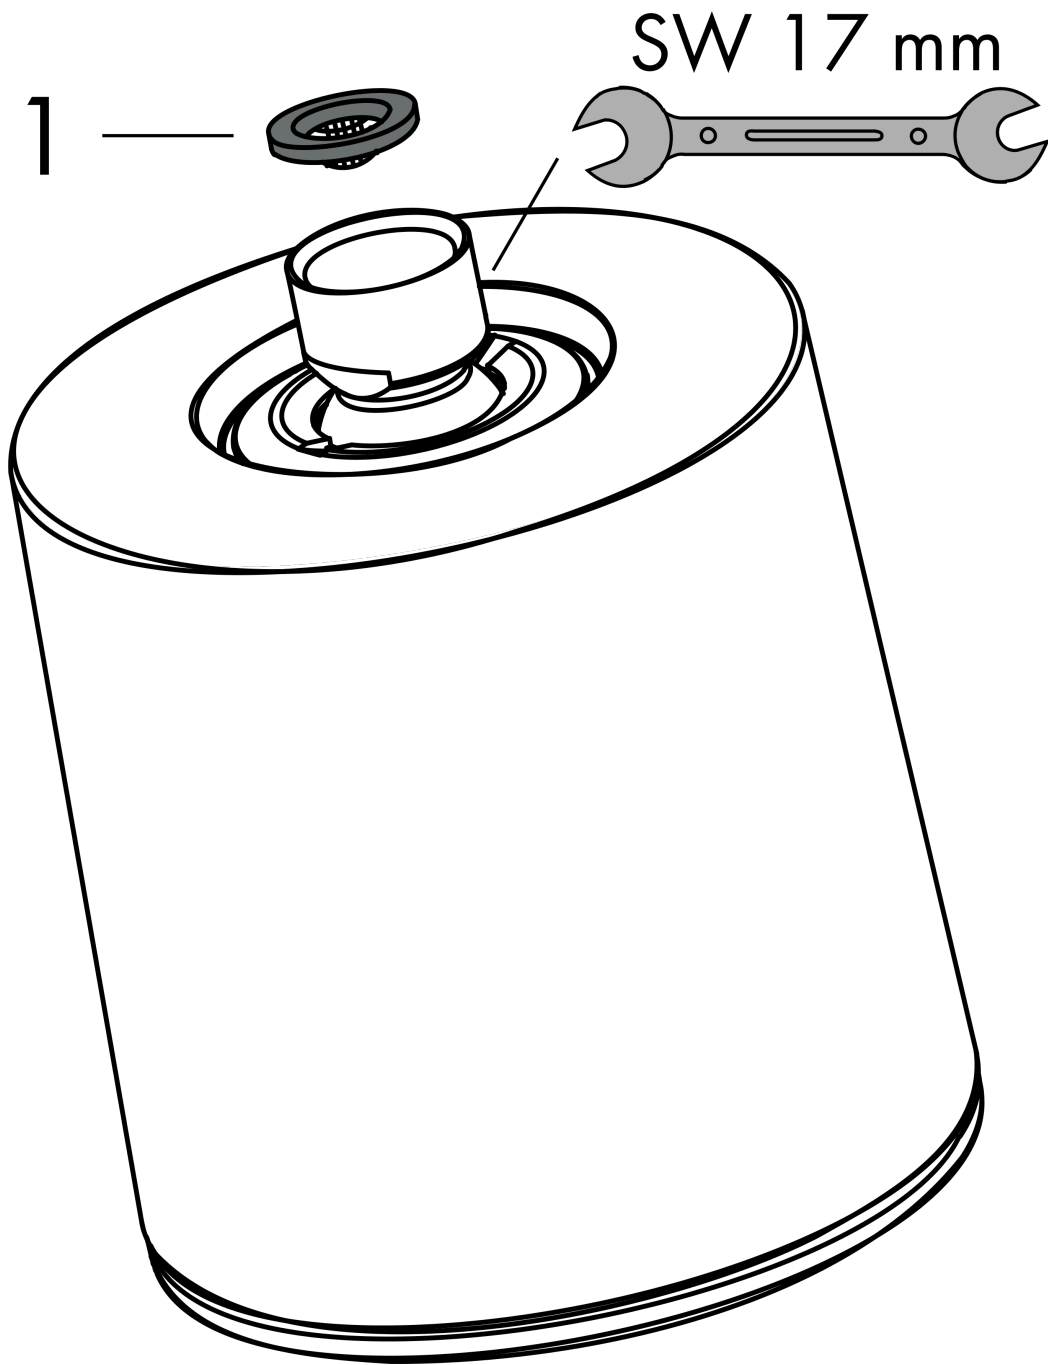

Pulsify S
Showerhead 105 1-Jet 2.5 GPM
 Finishes : **brushed nickel** Part no. : **24131821**

Description

Features

- shower head size: 105 mm
- Spray modes: PowderRain
- Spray face surface: graphite
- Flow: 2.5 GPM (9.5 L/Min)

Pulsify S
Showerhead 105 1-Jet 2.5 GPM
Finishes : **brushed nickel** Part no. : **24131821**

Exploded drawing

Year of production: >01/22

Pulsify S
Showerhead 105 1-Jet 2.5 GPM
 Finishes : **brushed nickel** Part no. : **24131821**