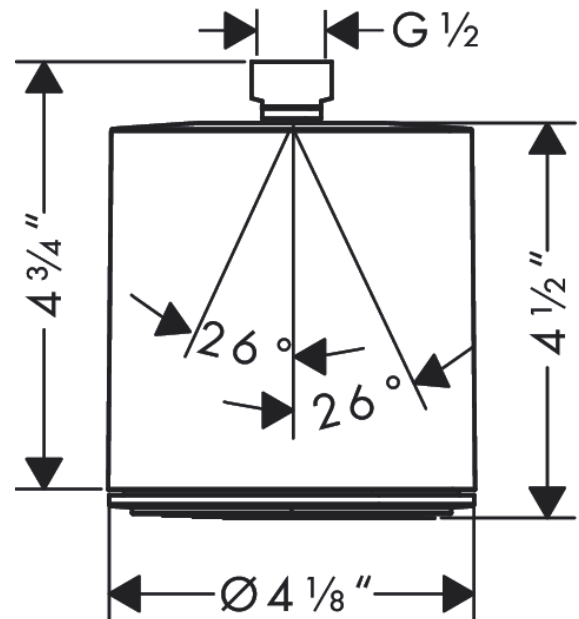

Pulsify S
Showerhead 105 1-Jet 2.5 GPM
 Finishes : **brushed nickel** Part no. : **24131821**

Description

Features

- shower head size: 105 mm
- Spray modes: PowderRain
- Spray face surface: graphite
- Flow: 2.5 GPM (9.5 L/Min)

Item details

List Price \$ 131.00

Technology

Design awards

reddot winner 2021

Compliance

Product image

Scale drawing

Pulsify S
Showerhead 105 1-Jet 2.5 GPM
Finishes : **brushed nickel** Part no. : **24131821**

Exploded drawing

Year of production: >01/22

Pulsify S
Showerhead 105 1-Jet 2.5 GPM
 Finishes : **brushed nickel** Part no. : **24131821**