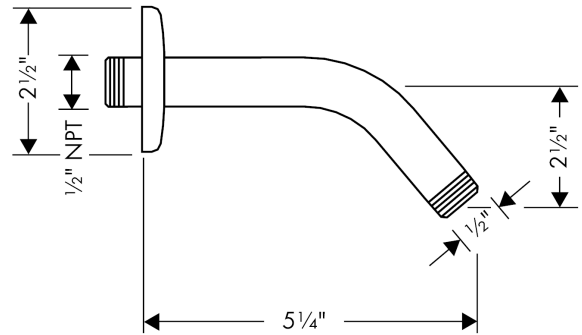

Showerarm Standard 6"

Finishes : **polished nickel**

Part no. : **27411833**

Description

Features

- Brass
- 1/2" NPT
- Escutcheon

Item details

List Price

\$ 47.00

Compliance

Product image

Scale drawing

Showerarm Standard 6"

Finishes : **polished nickel**

Part no. : **27411833**

Exploded drawing