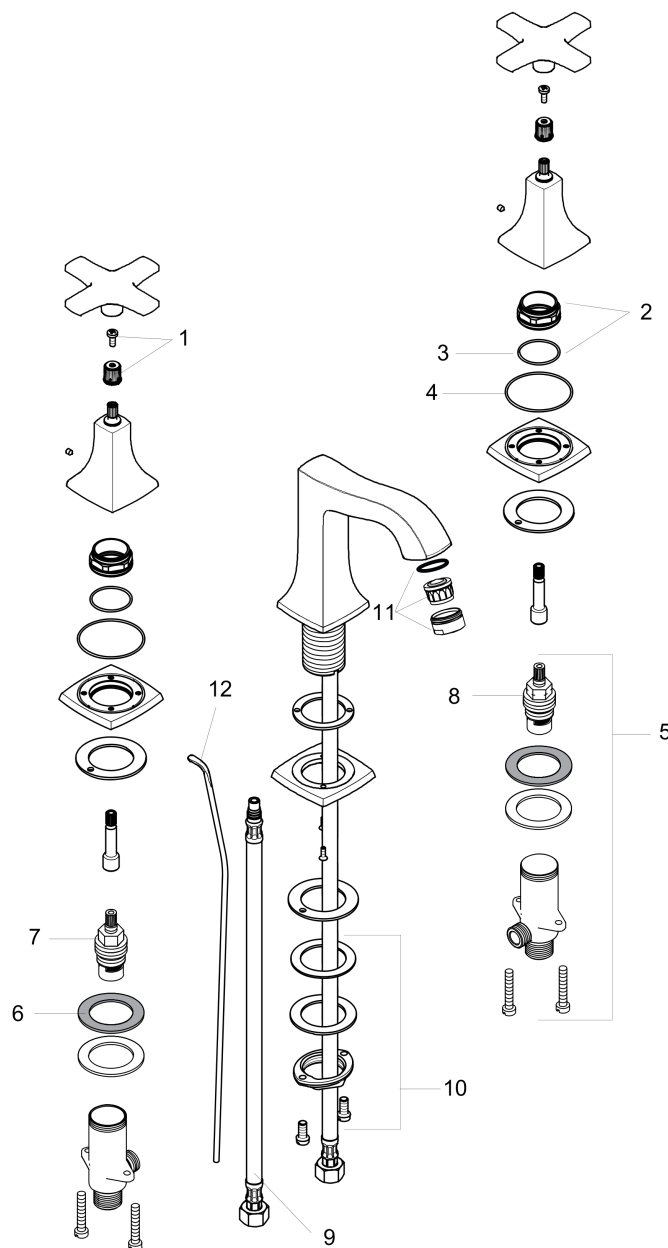

Metropol Classic

Widespread Faucet 160 with Cross Handles and Pop-Up Drain, 1.2 GPM

Finishes : brushed nickel Part no. : 31307821

Description

Features

- Aerated spray
- Flow: 1.2 GPM (4.5 L/Min)
- 90° ceramic valves
- Includes pop-up drain

Item details

List Price \$ 836.00

Technology

Compliance

Product image

Scale drawing

Metropol Classic
Widespread Faucet 160 with Cross Handles and Pop-Up Drain, 1.2 GPM
 Finishes : **brushed nickel** Part no. : **31307821**

Exploded drawing

Year of production: >01/18

Metropol Classic

Widespread Faucet 160 with Cross Handles and Pop-Up Drain, 1.2 GPM

Finishes : **brushed nickel** Part no. : **31307821**

Spare parts list

Year of production: >01/18

Pos.	Description	Part no.	Price	PU
1	handle fixing set	98932000	-	1
2	nut	92825000	-	1
3	O-ring 29x1,5	92738000	-	1
4	O-ring 48x1,5	92159000	-	1
5	stop valve cpl.	97357001	-	1
6	lever collar	97548000	-	1
7	shut off unit right closing	94009000	-	1
8	shut off unit left closing	94008000	-	1
9	connection hose 18½" M8x0,75 3/8"	96321001	-	1
10	fixing set (Ø 32)	13961000	-	1
11	aerator M24x1 (4,5 l/min)	92877820	-	1
12	pull rod	96657820	-	1
a	pop up waste	88509820	-	1
b	spout cpl.	92820820	-	1