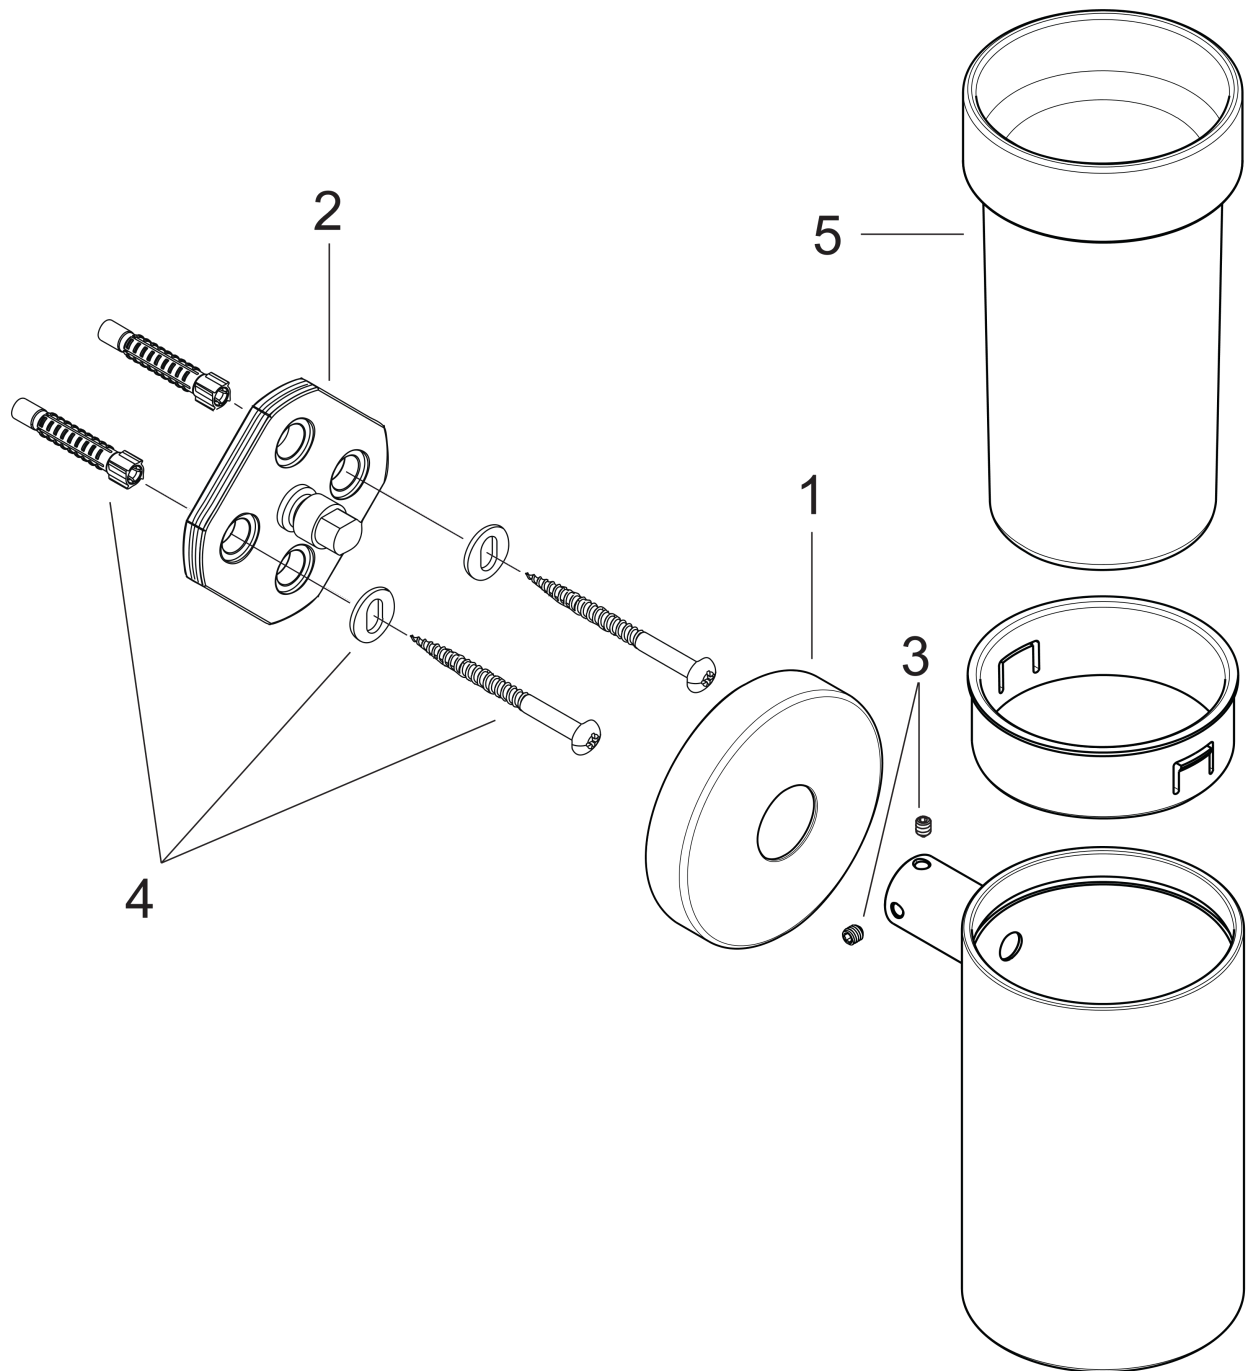

**Logis
Tumbler**

Finishes : **chrome** Part no. : **40518000**

Description

Features

- Brass, Crystal glass
- Wall-mounted
- Metal holder

Item details

List Price \$ 109.00

Product image

Scale drawing

**Logis
Tumbler**

Finishes : **chrome** Part no. : **40518000**

Exploded drawing

Year of production: >09/08

**Logis
Tumbler**

Finishes : **chrome** Part no. : **40518000**

Spare parts list

Year of production: >09/08

Pos.	Description	Part no.	Price	PU
1	escutcheon	98538000	-	1
2	support element	98539000	-	1
3	hollow set screw M4x4	98540000	-	1
4	mounting set	96179000	-	1
5	tumbler on its own	98546000	-	1