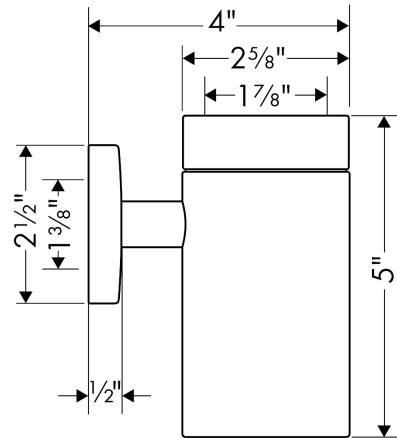

**Logis
Tumbler**

Finishes : **chrome** Part no. : **40518000**

Description

Features

- Brass, Crystal glass
- Wall-mounted
- Metal holder

Item details

List Price \$ 109.00

Product image

Scale drawing

**Logis
Tumbler**

Finishes : **chrome** Part no. : **40518000**

Exploded drawing

Year of production: >09/08

**Logis
Tumbler**

Finishes : **chrome** Part no. : **40518000**

Spare parts list

Year of production: >09/08

Pos.	Description	Part no.	Price	PU
1	escutcheon	98538000	-	1
2	support element	98539000	-	1
3	hollow set screw M4x4	98540000	-	1
4	mounting set	96179000	-	1
5	tumbler on its own	98546000	-	1