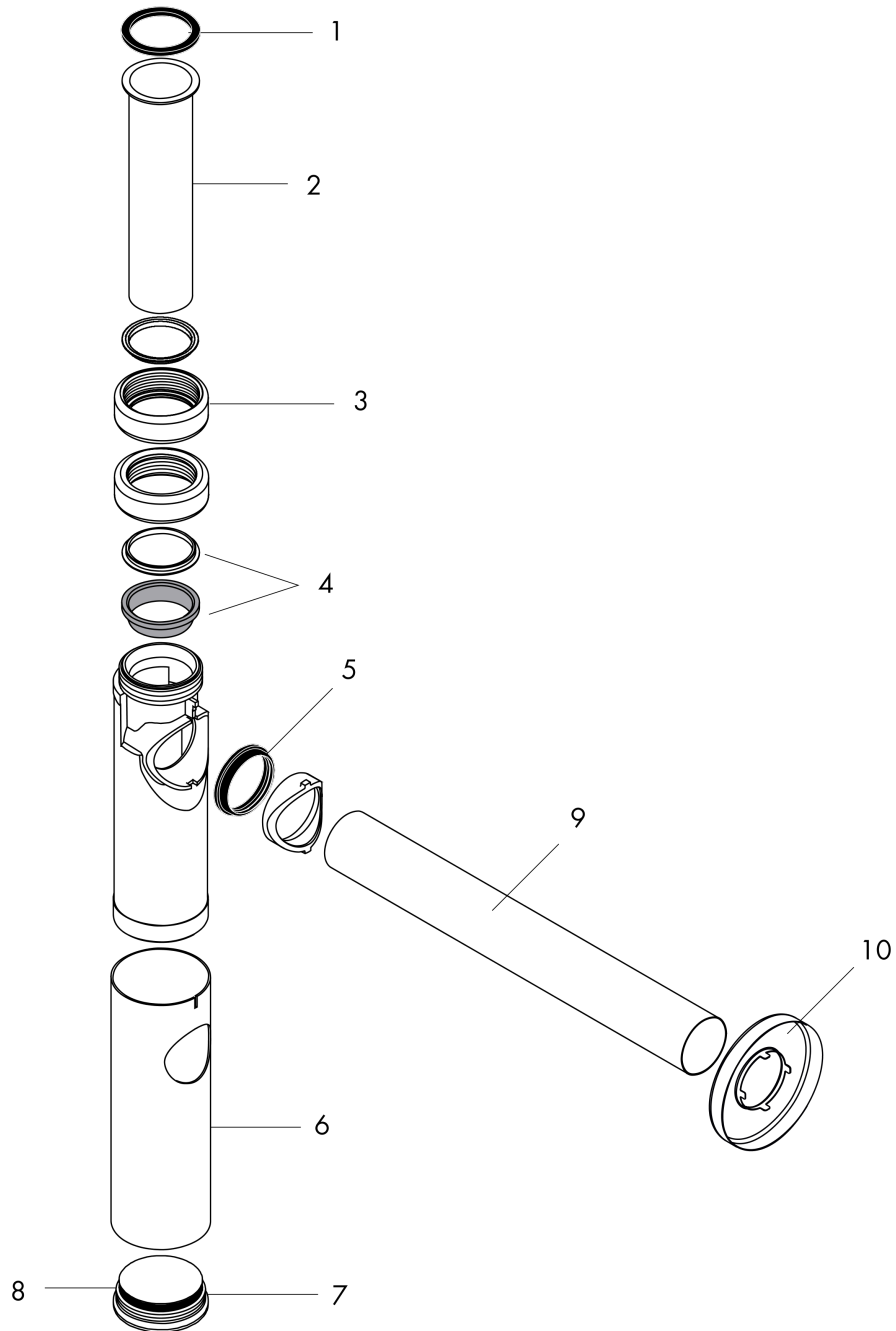

Flowstar S Bottle Trap

Finishes : **chrome** Part no. : **52105001**

Description

Features

- water seal: 75 mm
- connection dimension entry: G 1 1/4

Item details

List Price \$ 231.00

Compliance

Product image

Scale drawing

Flowstar S Bottle Trap

Finishes : **chrome** Part no. : **52105001**

Exploded drawing

Year of production: >10/21

Flowstar S Bottle Trap

Finishes : **chrome** Part no. : **52105001**

Spare parts list

Year of production: >10/21

Pos.	Description	Part no.	Price	PU
1	seal 1¼"	53971000	-	1
2	sleeve pipe 1¼" 150 mm	96420000	-	1
3	sleeve nut	97702000	-	1
4	wedge-shaped seal 1¼"	97701000	-	1
5	sealed box	96487000	-	1
6	sleeve	96554000	-	1
7	plug	97258000	-	1
8	O-ring 38x2,5	98198000	-	1
9	wall pipe 1¼" 500 mm	53493000	-	1
10	escutcheon	96490000	-	1