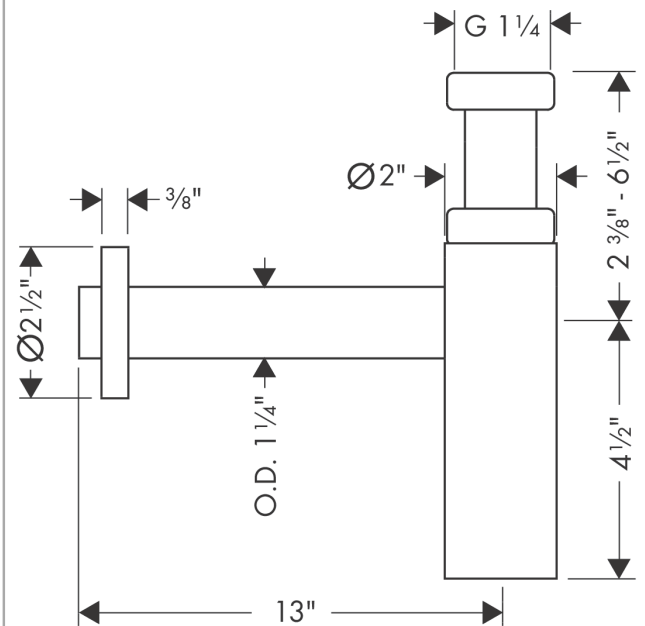

Flowstar S Bottle Trap

Finishes : **chrome** Part no. : **52105001**

Description

Features

- water seal: 75 mm
- connection dimension entry: G 1 1/4

Item details

List Price \$ 231.00

Compliance

Product image

Scale drawing

Flowstar S Bottle Trap

Finishes : **chrome** Part no. : **52105001**

Exploded drawing

Year of production: >10/21

Flowstar S Bottle Trap

Finishes : **chrome** Part no. : **52105001**

Spare parts list

Year of production: >10/21

Pos.	Description	Part no.	Price	PU
1	seal 1¼"	53971000	-	1
2	sleeve pipe 1¼" 150 mm	96420000	-	1
3	sleeve nut	97702000	-	1
4	wedge-shaped seal 1¼"	97701000	-	1
5	sealed box	96487000	-	1
6	sleeve	96554000	-	1
7	plug	97258000	-	1
8	O-ring 38x2,5	98198000	-	1
9	wall pipe 1¼" 500 mm	53493000	-	1
10	escutcheon	96490000	-	1