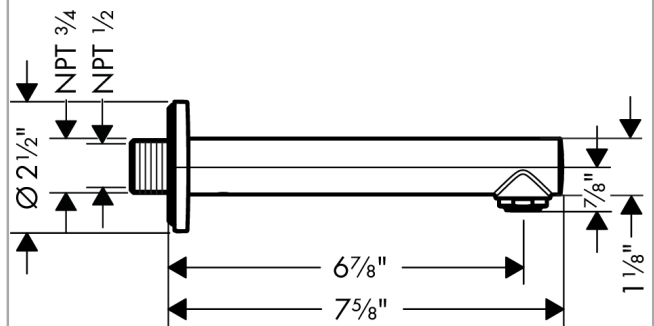

Talis S

Tub Spout

Finishes : **brushed nickel** Part no. : **72410821**

Description

Features

- Solid brass

Item details

List Price \$ 190.00

Compliance

Product image

Scale drawing

Talis S
 Tub Spout
 Finishes : brushed nickel Part no. : 72410821

Exploded drawing

Year of production: 11/16 - 03/17

Talis S
Tub Spout
 Finishes : **brushed nickel** Part no. : **72410821**

Spare parts list

Year of production: **11/16 - 03/17**

Pos.	Description	Part no.	Price	PU
1	O-ring 13x2	98128000	-	1
2	aerator M24x1 (30 l/min)	96512000	-	1