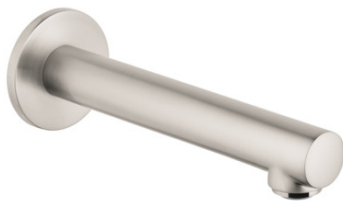

Talis S

Tub Spout

Finishes : **brushed nickel** Part no. : **72410821**

Description

Features

- Solid brass

Item details

List Price \$ 190.00

Compliance

Product image

Scale drawing

Talis S
 Tub Spout
 Finishes : brushed nickel Part no. : 72410821

Exploded drawing

Year of production: 11/16 - 03/17

Talis S
Tub Spout
 Finishes : **brushed nickel** Part no. : **72410821**