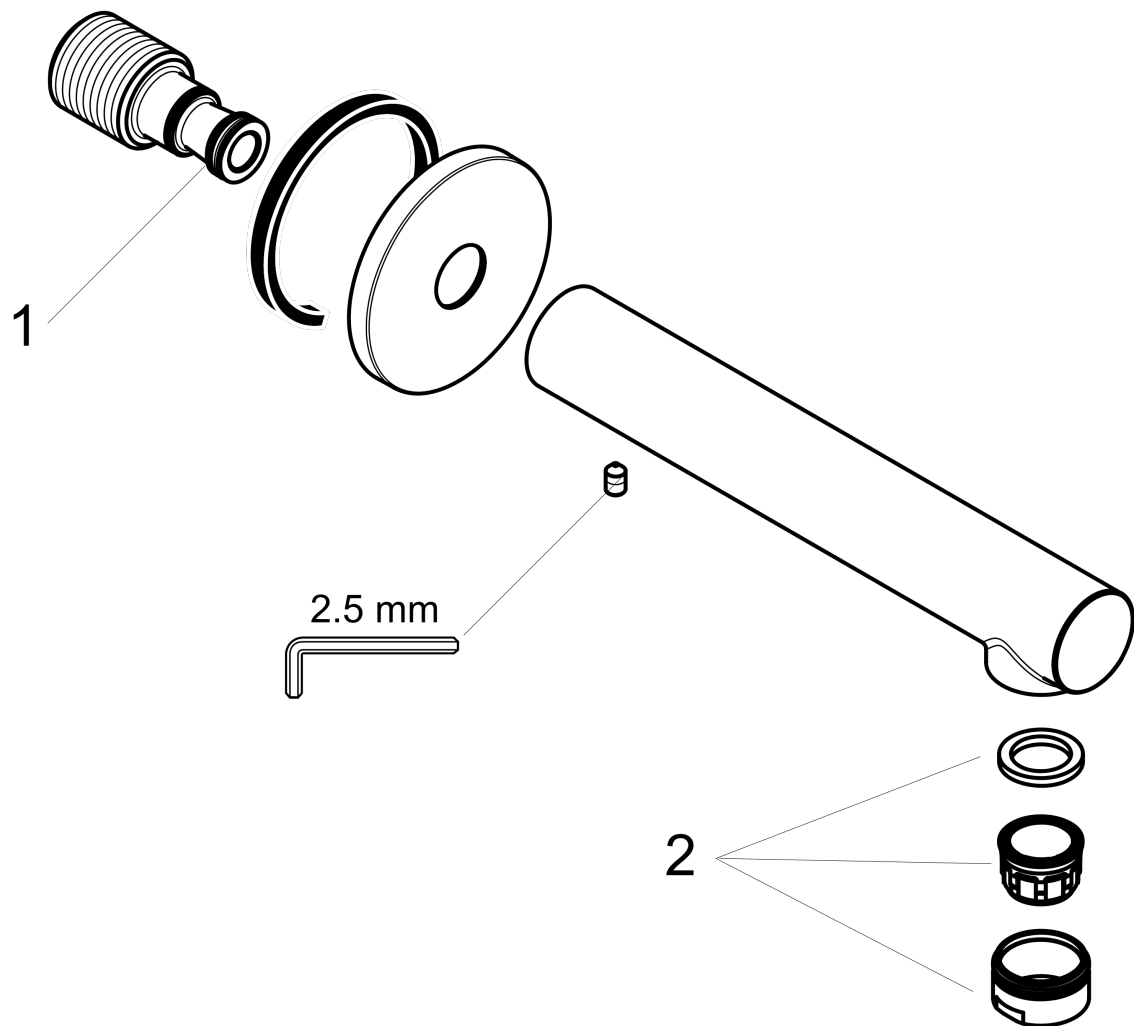

Talis S

Tub Spout

Finishes : **brushed nickel** Part no. : **72410821**

Description

Features

- Solid brass

Item details

List Price \$ 190.00

Compliance

Product image

Scale drawing

Talis S
 Tub Spout
 Finishes : brushed nickel Part no. : 72410821

Exploded drawing

Year of production: 11/16 - 03/17

Talis S
Tub Spout
 Finishes : **brushed nickel** Part no. : **72410821**

Spare parts list

Year of production: **11/16 - 03/17**

Pos.	Description	Part no.	Price	PU
1	O-ring 13x2	98128000	-	1
2	aerator M24x1 (30 l/min)	96512000	-	1