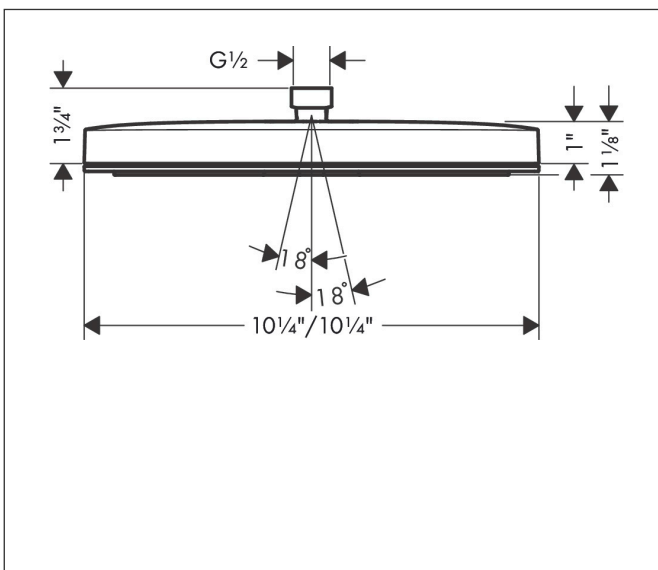

Brand hansgrohe
 Art. Name **Pulsify E** Showerhead 260 1-Jet, 1.75 GPM
 Art. Nr. 24332671
 Surface matte black
 Pos. 1

Product Picture

Drawing

Features

- Shower head size: 260 x 260 mm
- Spray modes: PowderRain
- Fast Drain empties the overhead shower from an angle of 10°
- Spray face finish: graphite
- Flow: 1.75 GPM (6.6 L/Min)