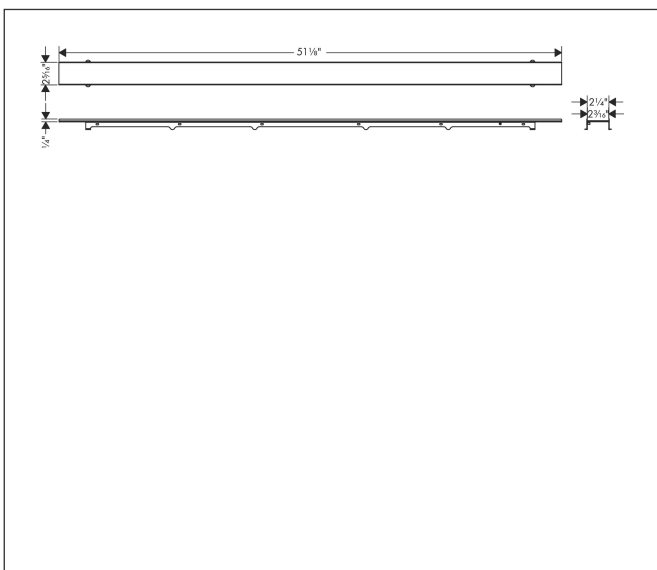

Brand	hansgrohe
Art. Name	RainDrain Rock Trim 47 1/4" Cut to Size and Tileable
Art. Nr.	56034001
Surface	n.a.
Pos.	1

Product Picture

Features

- Consists of: tileable trim, grate removal tool
- Mounting type: free in the floor, two-sided
- Can be shortened on site
- Frameless design
- Tile thickness: up to 40 mm
- Suitable for every type of tile and tile thickness
- Where to use: new construction, renovation
- Grate removal tool allows easy removal of the trim
- easy to clean
- 50 mm excess length on both sides
- can be shortened to a minimum of 1200 mm
- Grate material: Stainless Steel 304 (1.4301)
- Suitable for primary drainage

Drawing

Technology