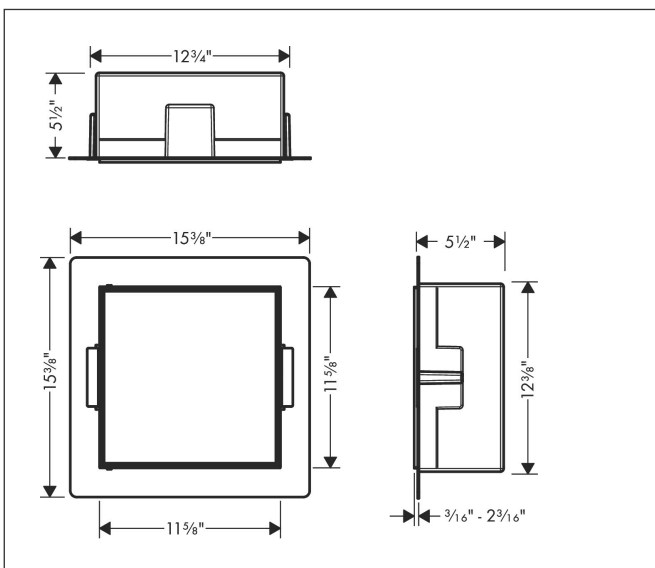

Brand hansgrohe
Art. Name **XtraStoris Rock** Wall niche with tileable door 12"x 12"x 5 1/2"
Art. Nr. 56091670
Surface matte black
Pos. 1

Product Picture

Features

- Consists of: wall niche with tileable door, sealing set
- Tileable Push-Open door
- Depth of the tileable door: 12 mm
- Installation depth: 140 mm
- Where to use: new construction, renovation
- Variable installation depth
- Easy to clean surface
- Suitable for use in wet areas
- easy adjustment to tile thickness
- Wall type: solid wall construction, drywall construction
- Material sealing set: Polystyrene (PS)
- Material wall niche: Stainless Steel 304 (1.4301)
- Dimensions wall niche: 300 x 300 x 140 mm (HxWxD)
- Required dimensions for sealing set: 313 x 325 x 140 mm (HxWxD)

Drawing

Technology