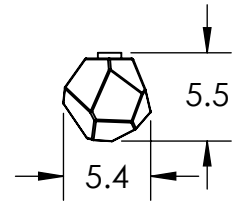

Collection: GEM

Product #: PLB0039-09

OAH ADJUSTABLE  
VIA CORD SUSPENSION  
FROM 16.3-134.3"

CHANDELIER INCLUDES:

3 SMALL GEM

3 MEDIUM GEM

3 LARGE GEM

ALL DIMENSIONS ARE IN INCHES UNLESS OTHERWISE STATED  
Visit [hammertonstudio.com](http://hammertonstudio.com) for product options and specifications.

10/25/2022 (B)

Mounting Packet: R	Weight(lbs.): 65	Electrical Type: LED	CCT: 2700/3000 K
UL Location: DRY		Elec. Qty: 9	Wattage: 47 Voltage: 120
Finish: SEE WEB SITE FOR OPTIONS		Source Lumens: Up: N/A	Down: 3080
Top Diffuser: CLOSED		Forward/Reverse Phase Dimmable To 1%	
Bottom Diffuser: CLOSED GLASS		CRI: 93+	Power Factor: >0.9

All fixtures created by Hammerton are handcrafted by artisans. Dimensions may vary up to 7/8".

© Copyright 2021. All rights in design, detail or invention of this drawing are reserved as the property of Hammerton. Any imitation or adaptation without written consent is strictly prohibited.