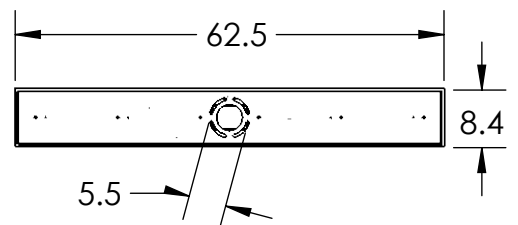

Canopy Mounting Detail

MOUNTS TO BUILDING STRUCTURE