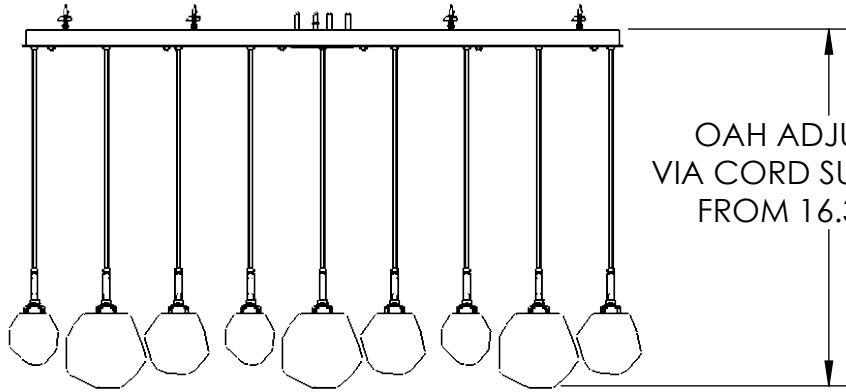

Collection: GEM

Product #: PLB0039-09

OAH ADJUSTABLE  
VIA CORD SUSPENSION  
FROM 16.3-134.3"

CHANDELIER INCLUDES:

3 SMALL GEM

3 MEDIUM GEM

3 LARGE GEM

ALL DIMENSIONS ARE IN INCHES UNLESS OTHERWISE STATED  
Visit [hammertonstudio.com](http://hammertonstudio.com) for product options and specifications.

10/25/2022 (B)

Mounting Packet: R	Weight(lbs.): 65	Electrical Type: LED	CCT: 2700/3000 K
UL Location: DRY		Elec. Qty: 9	Wattage: 47 Voltage: 120
Finish: SEE WEB SITE FOR OPTIONS		Source Lumens: Up: N/A	Down: 3080
Top Diffuser: CLOSED		Forward/Reverse Phase Dimmable To 1%	
Bottom Diffuser: CLOSED GLASS		CRI: 93+	Power Factor: >0.9

All fixtures created by Hammerton are handcrafted by artisans. Dimensions may vary up to 7/8".

© Copyright 2021. All rights in design, detail or invention of this drawing are reserved as the property of Hammerton. Any imitation or adaptation without written consent is strictly prohibited.

Canopy Mounting Detail

MOUNTS TO BUILDING STRUCTURE