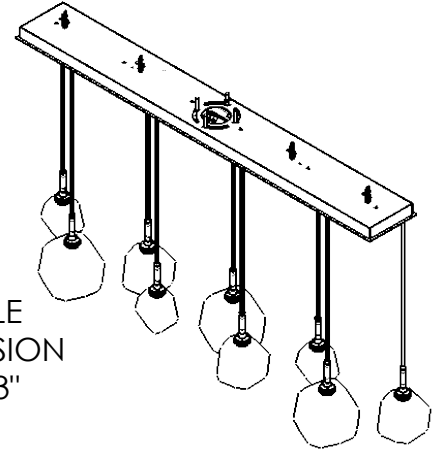

Collection: GEM

Product #: PLB0039-09

OAH ADJUSTABLE  
VIA CORD SUSPENSION  
FROM 16.3-134.3"

CHANDELIER INCLUDES:

3 SMALL GEM

3 MEDIUM GEM

3 LARGE GEM

ALL DIMENSIONS ARE IN INCHES UNLESS OTHERWISE STATED  
Visit [hammertonstudio.com](http://hammertonstudio.com) for product options and specifications.

10/25/2022 (B)

Mounting Packet: R	Weight(lbs.): 65	Electrical Type: LED	CCT: 2700/3000 K
UL Location: DRY		Elec. Qty: 9	Wattage: 47 Voltage: 120
Finish: SEE WEB SITE FOR OPTIONS		Source Lumens: Up: N/A	Down: 3080
Top Diffuser: CLOSED		Forward/Reverse Phase Dimmable To 1%	
Bottom Diffuser: CLOSED GLASS		CRI: 93+	Power Factor: >0.9

All fixtures created by Hammerton are handcrafted by artisans. Dimensions may vary up to 7/8".

© Copyright 2021. All rights in design, detail or invention of this drawing are reserved as the property of Hammerton. Any imitation or adaptation without written consent is strictly prohibited.

Canopy Mounting Detail

MOUNTS TO BUILDING STRUCTURE