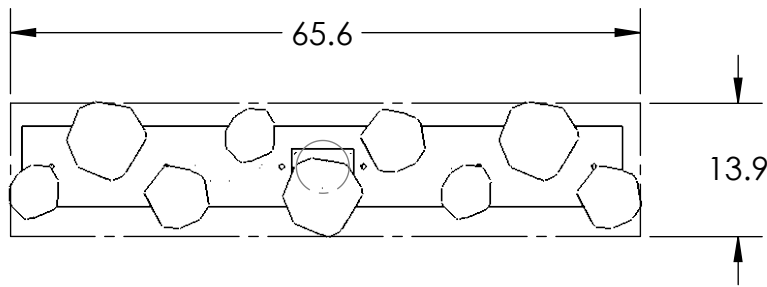

Collection: GEM

Product #: PLB0039-09

OAH ADJUSTABLE  
VIA CORD SUSPENSION  
FROM 16.3-134.3"

CHANDELIER INCLUDES:

3 SMALL GEM

3 MEDIUM GEM

3 LARGE GEM

ALL DIMENSIONS ARE IN INCHES UNLESS OTHERWISE STATED  
Visit [hammertonstudio.com](http://hammertonstudio.com) for product options and specifications.

10/25/2022 (B)

Mounting Packet: R	Weight(lbs.): 65	Electrical Type: LED	CCT: 2700/3000 K
UL Location: DRY		Elec. Qty: 9	Wattage: 47 Voltage: 120
Finish: SEE WEB SITE FOR OPTIONS		Source Lumens: Up: N/A	Down: 3080
Top Diffuser: CLOSED		Forward/Reverse Phase Dimmable To 1%	
Bottom Diffuser: CLOSED GLASS		CRI: 93+	Power Factor: >0.9

All fixtures created by Hammerton are handcrafted by artisans. Dimensions may vary up to 7/8".

© Copyright 2021. All rights in design, detail or invention of this drawing are reserved as the property of Hammerton. Any imitation or adaptation without written consent is strictly prohibited.

Canopy Mounting Detail

MOUNTS TO BUILDING STRUCTURE