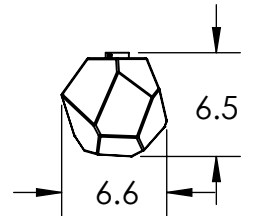

Collection: GEM

Product #: PLB0039-09

OAH ADJUSTABLE  
VIA CORD SUSPENSION  
FROM 16.3-134.3"

CHANDELIER INCLUDES:

3 SMALL GEM

3 MEDIUM GEM

3 LARGE GEM

ALL DIMENSIONS ARE IN INCHES UNLESS OTHERWISE STATED  
Visit [hammertonstudio.com](http://hammertonstudio.com) for product options and specifications.

10/25/2022 (B)

Mounting Packet: R	Weight(lbs.): 65	Electrical Type: LED	CCT: 2700/3000 K
UL Location: DRY		Elec. Qty: 9	Wattage: 47 Voltage: 120
Finish: SEE WEB SITE FOR OPTIONS		Source Lumens: Up: N/A	Down: 3080
Top Diffuser: CLOSED		Forward/Reverse Phase Dimmable To 1%	
Bottom Diffuser: CLOSED GLASS		CRI: 93+	Power Factor: >0.9

All fixtures created by Hammerton are handcrafted by artisans. Dimensions may vary up to 7/8".

© Copyright 2021. All rights in design, detail or invention of this drawing are reserved as the property of Hammerton. Any imitation or adaptation without written consent is strictly prohibited.