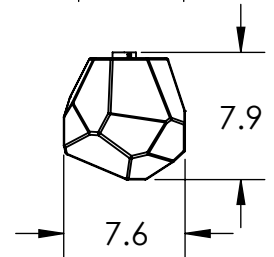

Collection: GEM

Product #: PLB0039-09

OAH ADJUSTABLE  
VIA CORD SUSPENSION  
FROM 16.3-134.3"

CHANDELIER INCLUDES:

3 SMALL GEM

3 MEDIUM GEM

3 LARGE GEM

ALL DIMENSIONS ARE IN INCHES UNLESS OTHERWISE STATED  
Visit [hammertonstudio.com](http://hammertonstudio.com) for product options and specifications.

10/25/2022 (B)

Mounting Packet: R	Weight(lbs.): 65	Electrical Type: LED	CCT: 2700/3000 K
UL Location: DRY		Elec. Qty: 9	Wattage: 47 Voltage: 120
Finish: SEE WEB SITE FOR OPTIONS		Source Lumens: Up: N/A	Down: 3080
Top Diffuser: CLOSED		Forward/Reverse Phase Dimmable To 1%	
Bottom Diffuser: CLOSED GLASS		CRI: 93+	Power Factor: >0.9

All fixtures created by Hammerton are handcrafted by artisans. Dimensions may vary up to 7/8".

© Copyright 2021. All rights in design, detail or invention of this drawing are reserved as the property of Hammerton. Any imitation or adaptation without written consent is strictly prohibited.