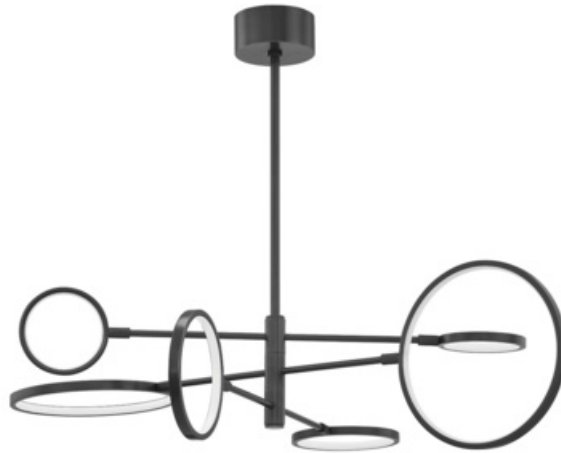

Saturn

Product ID **4106-OB**

[Click to Show Price](#)

DIMENSIONAL INFORMATION

Height

13.25"

ADA Compliant

No

Hanging Type

Stem - 3" 6" 12" 2-18"

Canopy/Backplate

5.50" D

Diameter

44.50"

Minimum Height

16.25"

Maximum Height

70.25"

Weight

15.00lb.

SHIPPING INFORMATION

Carton 1

32.00" x 28.00" x 7.00"

Carton 1 Weight