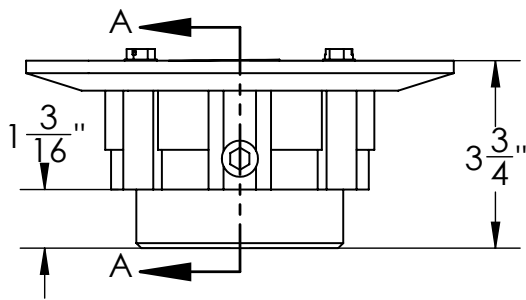

CDP 43 Specifications

ID Infinity Drain

CDP 43:

- PVC Clamp Down Drain Body Assembly
- 4" NPS Threaded Throat
- 3" Outlet
- Compatible with traditional waterproofing membranes
- Threaded top ring
- NPT trap primer plug