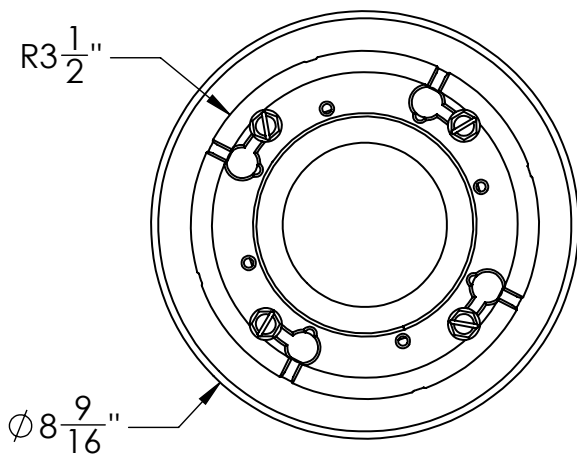

CDP 43 Specifications

ID Infinity Drain

CDP 43:

- PVC Clamp Down Drain Body Assembly
- 4" NPS Threaded Throat
- 3" Outlet
- Compatible with traditional waterproofing membranes
- Threaded top ring
- NPT trap primer plug