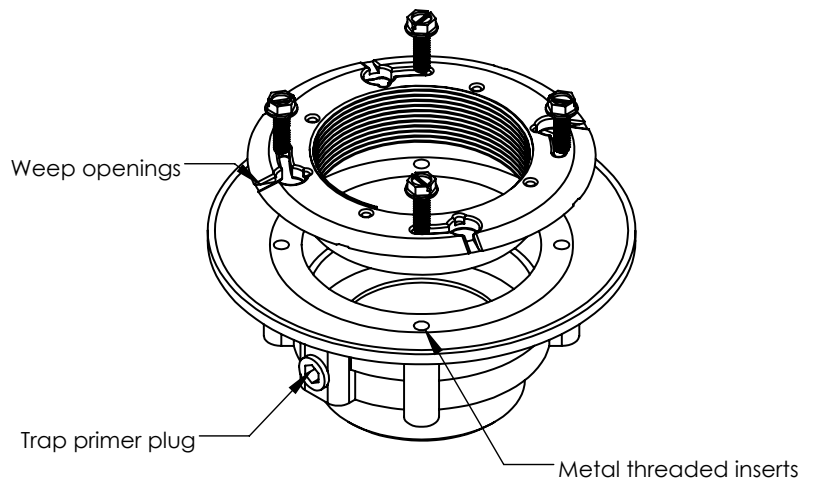

CDP 43 Specifications

ID Infinity Drain

CDP 43:

- PVC Clamp Down Drain Body Assembly
- 4" NPS Threaded Throat
- 3" Outlet
- Compatible with traditional waterproofing membranes
- Threaded top ring
- NPT trap primer plug