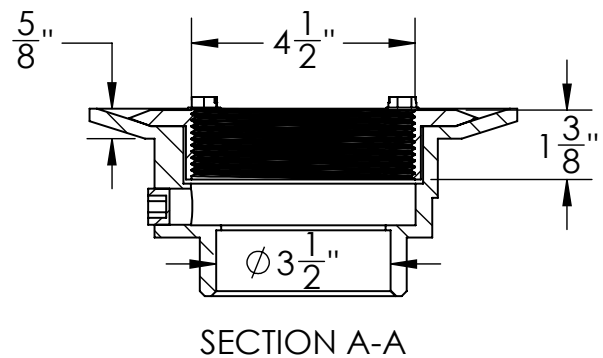

CDP 43 Specifications

ID Infinity Drain

CDP 43:

- PVC Clamp Down Drain Body Assembly
- 4" NPS Threaded Throat
- 3" Outlet
- Compatible with traditional waterproofing membranes
- Threaded top ring
- NPT trap primer plug