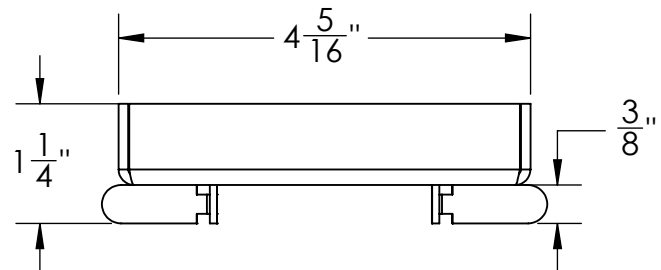

TS 5 Specifications

TS 5:

- 5" square tile-in decorative cover
- 12 Gauge 304L Stainless Steel

Kits:

- T 5, TD 5, TDB 5, T 15, TD 15, TDB 15, TLF 5, TDLF 5, TF 5, TDF 5

Finishes:

- Satin Stainless
- Polished Stainless
- Oil Rubbed Bronze
- Satin Bronze
- Matte Black