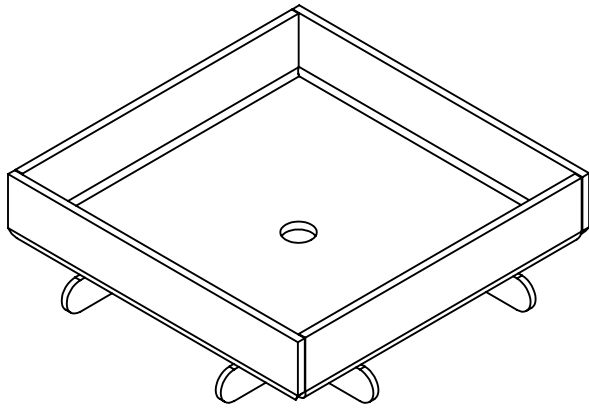

TS 5 Specifications

TS 5:

- 5" square tile-in decorative cover
- 12 Gauge 304L Stainless Steel

Kits:

- T 5, TD 5, TDB 5, T 15, TD 15, TDB 15, TLF 5, TDLF 5, TF 5, TDF 5

Finishes:

- Satin Stainless
- Polished Stainless
- Oil Rubbed Bronze
- Satin Bronze
- Matte Black