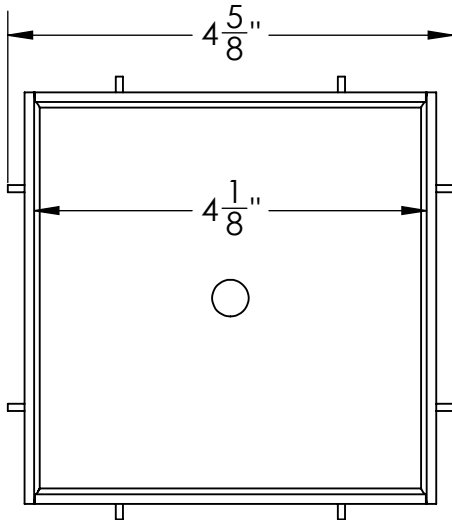

TS 5 Specifications

TS 5:

- 5" square tile-in decorative cover
- 12 Gauge 304L Stainless Steel

Kits:

- T 5, TD 5, TDB 5, T 15, TD 15, TDB 15, TLF 5, TDLF 5, TF 5, TDF 5

Finishes:

- Satin Stainless
- Polished Stainless
- Oil Rubbed Bronze
- Satin Bronze
- Matte Black