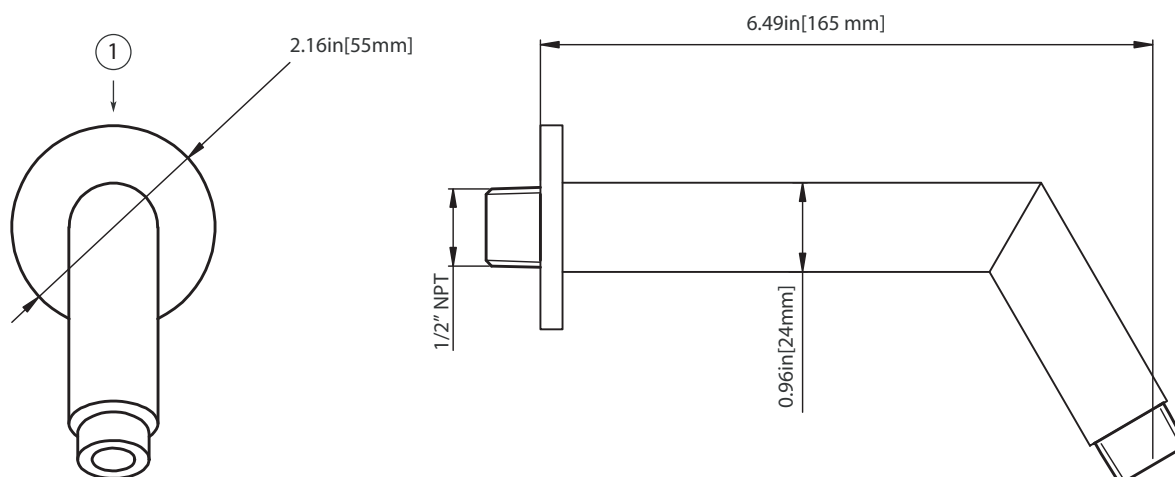

SHOWER HEAD:

- 5 function ABS construction
- 1.8 GPM flow rate

STANDARDS:

- ASME A112.18.1/CSA B125.1

See individual component specification sheets on following pages for further details.

HS1030 | Round Shower Arm

SPECIFICATIONS:

- Solid Brass Shower Arm
- With Brass Flange

FAST SHIP FINISHES :

- Chrome - HS1030CP / Brushed Nickel - HS1030BN

Legislation Compliance

ZeroDrip Technology

Technical Diagram

Part Number Guide:

- ① Flange - HS1030-1253CP - Chrome
HS1030-1253BN - Brushed Nickel

200.6131 | 130mm 5-Function Shower Head

SPECIFICATIONS:

- ABS Shower Head
- 3 Unique Functions, 2 Shared Functions, 5 Total Functions
- Scrub rubber nozzles to easily clean water sediment
- 1.8 GPM Flow Rate

Legislation Compliance

ZeroDrip Technology

Technical Diagram

145.2200T | Shower Trim

SPECIFICATIONS:

- Solid Brass Trim & Handle set
- Valve not included - trim only
- Lift Handle to control volume. Turn left for hot, right for cold.