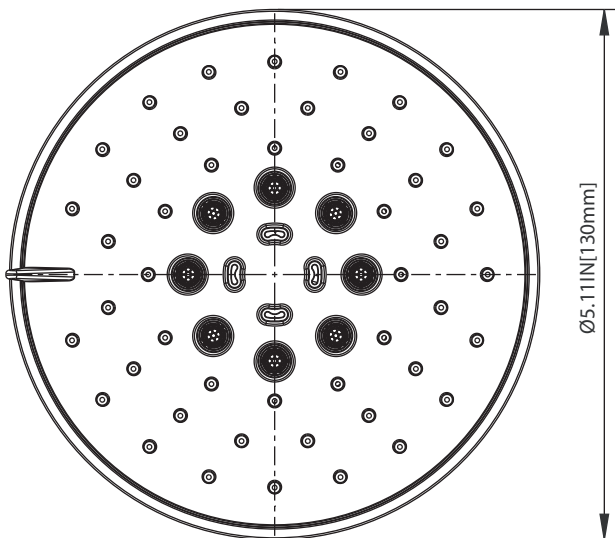

SHOWER HEAD:

- 5 function ABS construction
- 1.8 GPM flow rate

STANDARDS:

- ASME A112.18.1/CSA B125.1

See individual component specification sheets on following pages for further details.

HS1030 | Round Shower Arm

SPECIFICATIONS:

- Solid Brass Shower Arm
- With Brass Flange

FAST SHIP FINISHES :

- Chrome - HS1030CP / Brushed Nickel - HS1030BN

Legislation Compliance

ZeroDrip Technology

Technical Diagram

Part Number Guide:

- ① Flange - HS1030-1253CP - Chrome
HS1030-1253BN - Brushed Nickel

200.6131 | 130mm 5-Function Shower Head

SPECIFICATIONS:

- ABS Shower Head
- 3 Unique Functions, 2 Shared Functions, 5 Total Functions
- Scrub rubber nozzles to easily clean water sediment
- 1.8 GPM Flow Rate

Legislation Compliance

ZeroDrip Technology

Technical Diagram

145.2200T | Shower Trim

SPECIFICATIONS:

- Solid Brass Trim & Handle set
- Valve not included - trim only
- Lift Handle to control volume. Turn left for hot, right for cold.