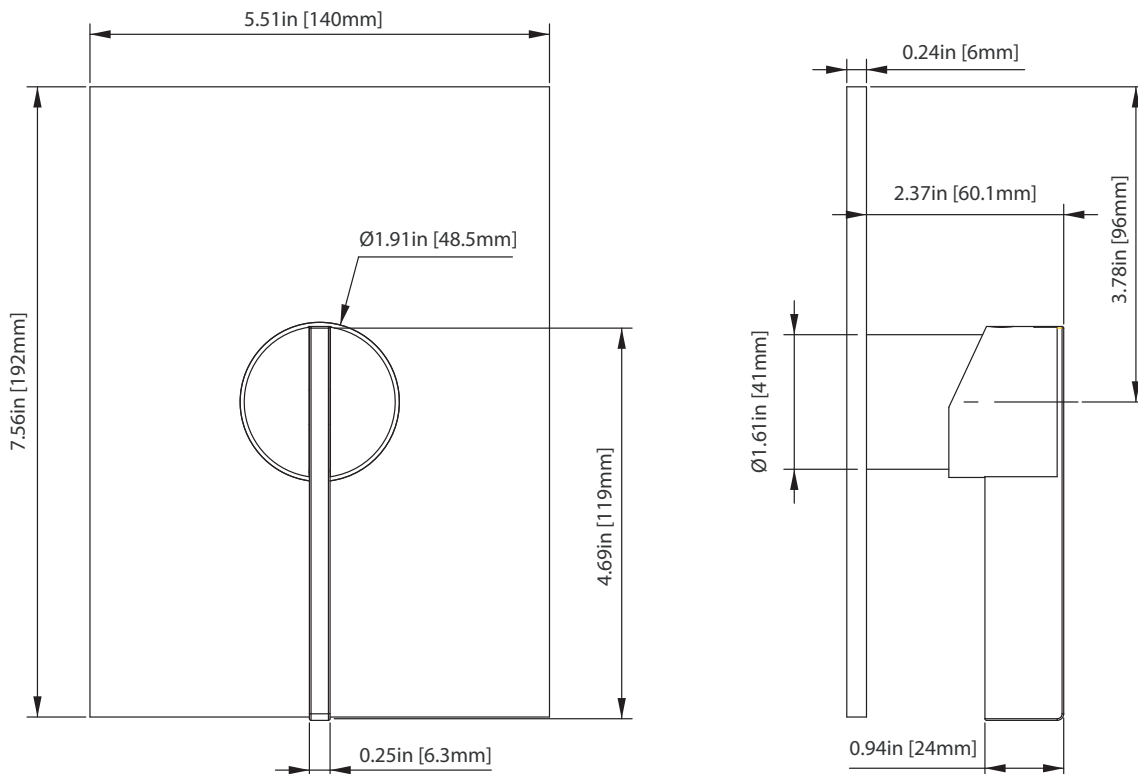

SHOWER HEAD:

- 5 function ABS construction
- 1.8 GPM flow rate

STANDARDS:

- ASME A112.18.1/CSA B125.1

See individual component specification sheets on following pages for further details.

HS1030 | Round Shower Arm

- ① Flange - HS1030-1253CP - Chrome
HS1030-1253BN - Brushed Nickel

200.6131 | 130mm 5-Function Shower Head

SPECIFICATIONS:

- ABS Shower Head
- 3 Unique Functions, 2 Shared Functions, 5 Total Functions
- Scrub rubber nozzles to easily clean water sediment
- 1.8 GPM Flow Rate

Legislation Compliance

ZeroDrip Technology

Technical Diagram

145.2200T | Shower Trim

SPECIFICATIONS:

- Solid Brass Trim & Handle set
- Valve not included - trim only
- Lift Handle to control volume. Turn left for hot, right for cold.

Legislation Compliance

ZeroDrip Technology

Technical Diagram

PBV1005AS | Single Control Pressure Balance Valve Page 1 of 2

SPECIFICATIONS:

- Lift Handle to control volume. Turn left for hot, right for cold.
- Pressure Balance Valve Flow Rate - 5.5 GPM @ 60 PSI