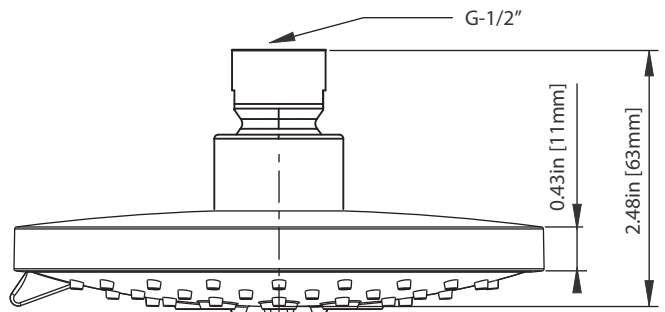

145.3000 | Single Output Shower W/ Shower Head & Arm

COMPONENTS

- HS1030 - 7 Shower Arm
- 200.6131 - 5 Function Head
- 145.2200T - Shower Trim
- PBV.1005AS - Shower Valve

SHOWER VALVE:

- Pressure balance shower valve
- Valve includes service stops
- Lift handle to control volume
- Turn left for hot, right for cold

SHOWER HEAD:

- 5 function ABS construction
- 1.8 GPM flow rate

STANDARDS:

- ASME A112.18.1/CSA B125.1

See individual component specification sheets on following pages for further details.

HS1030 | Round Shower Arm

- ① Flange - HS1030-1253CP - Chrome
HS1030-1253BN - Brushed Nickel

200.6131 | 130mm 5-Function Shower Head

SPECIFICATIONS:

- ABS Shower Head
- 3 Unique Functions, 2 Shared Functions, 5 Total Functions
- Scrub rubber nozzles to easily clean water sediment
- 1.8 GPM Flow Rate

Legislation Compliance

ZeroDrip Technology

Technical Diagram

145.2200T | Shower Trim

SPECIFICATIONS:

- Solid Brass Trim & Handle set
- Valve not included - trim only
- Lift Handle to control volume. Turn left for hot, right for cold.