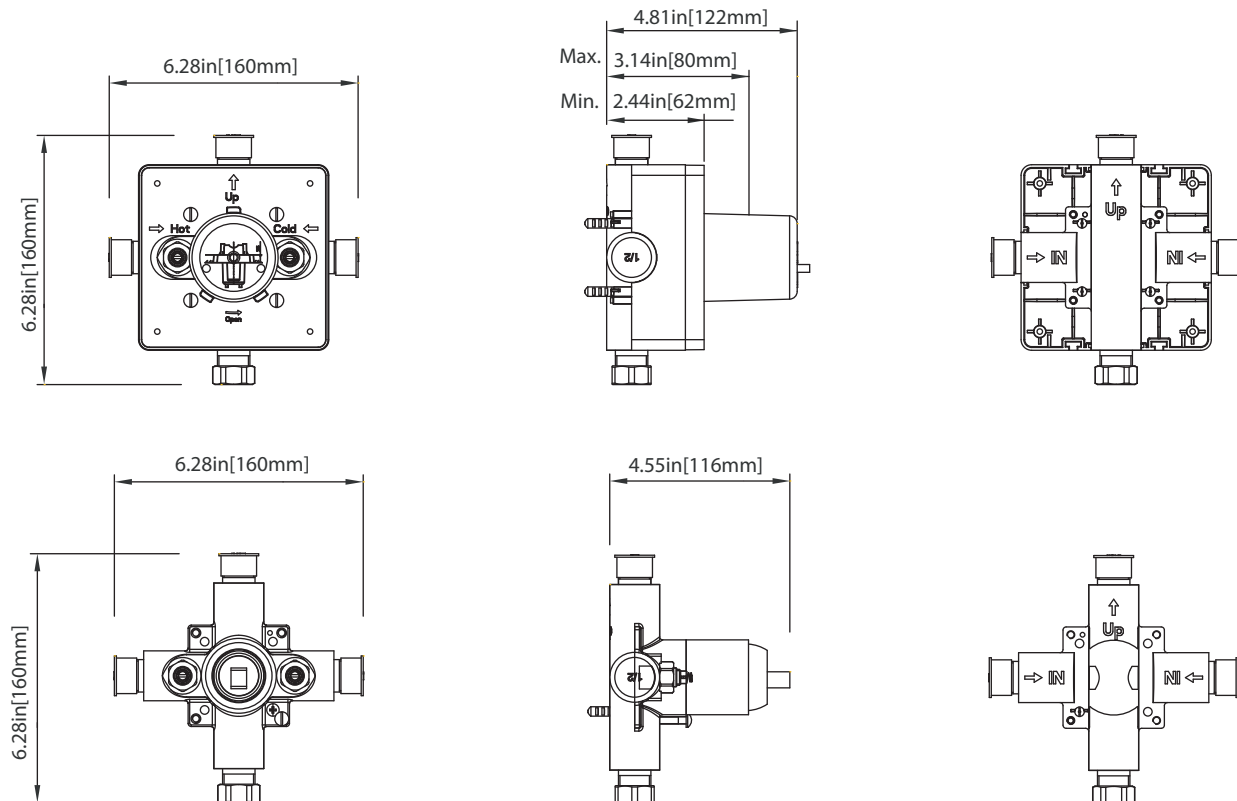

SHOWER HEAD:

- 5 function ABS construction
- 1.8 GPM flow rate

STANDARDS:

- ASME A112.18.1/CSA B125.1

See individual component specification sheets on following pages for further details.

HS1030 | Round Shower Arm

- ① Flange - HS1030-1253CP - Chrome
HS1030-1253BN - Brushed Nickel

200.6131 | 130mm 5-Function Shower Head

SPECIFICATIONS:

- ABS Shower Head
- 3 Unique Functions, 2 Shared Functions, 5 Total Functions
- Scrub rubber nozzles to easily clean water sediment
- 1.8 GPM Flow Rate

Legislation Compliance

ZeroDrip Technology

Technical Diagram

PBV1005AS | Single Control Pressure Balance Valve Page 1 of 2

SPECIFICATIONS:

- Lift Handle to control volume. Turn left for hot, right for cold.
- Pressure Balance Valve Flow Rate - 5.5 GPM @ 60 PSI

Legislation Compliance

ZeroDrip Technology

Technical Diagram

PBV1005AS | Single Control Pressure Balance Valve Page 2 of 2

Water Flow Diagram

Extension Kits

- a Temperature Handle Extension - PBV.E185CP - Chrome
PBV.E185BN - Brushed Nickel