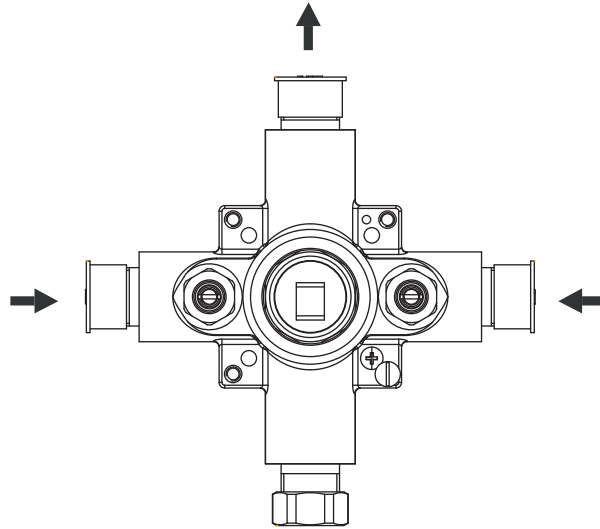

145.3000 | Single Output Shower W/ Shower Head & Arm

COMPONENTS

- HS1030 - 7 Shower Arm
- 200.6131 - 5 Function Head
- 145.2200T - Shower Trim
- PBV.1005AS - Shower Valve

SHOWER VALVE:

- Pressure balance shower valve
- Valve includes service stops
- Lift handle to control volume
- Turn left for hot, right for cold

SHOWER HEAD:

- 5 function ABS construction
- 1.8 GPM flow rate

STANDARDS:

- ASME A112.18.1/CSA B125.1

See individual component specification sheets on following pages for further details.

HS1030 | Round Shower Arm

- ① Flange - HS1030-1253CP - Chrome
HS1030-1253BN - Brushed Nickel

200.6131 | 130mm 5-Function Shower Head

SPECIFICATIONS:

- ABS Shower Head
- 3 Unique Functions, 2 Shared Functions, 5 Total Functions
- Scrub rubber nozzles to easily clean water sediment
- 1.8 GPM Flow Rate

Legislation Compliance

ZeroDrip Technology

Technical Diagram

PBV1005AS | Single Control Pressure Balance Valve Page 2 of 2

Water Flow Diagram

Extension Kits

- a Temperature Handle Extension - PBV.E185CP - Chrome
PBV.E185BN - Brushed Nickel