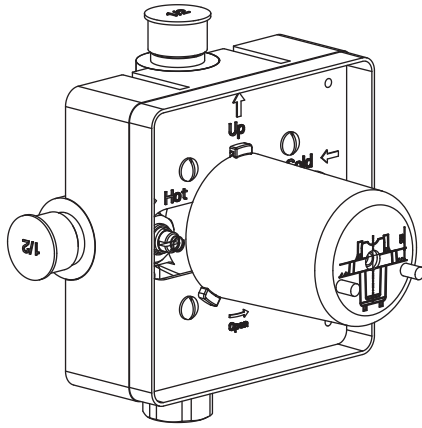

145.3000 | Single Output Shower W/ Shower Head & Arm

COMPONENTS

- HS1030 - 7 Shower Arm
- 200.6131 - 5 Function Head
- 145.2200T - Shower Trim
- PBV.1005AS - Shower Valve

SHOWER VALVE:

- Pressure balance shower valve
- Valve includes service stops
- Lift handle to control volume
- Turn left for hot, right for cold

- ① Flange - HS1030-1253CP - Chrome
HS1030-1253BN - Brushed Nickel

200.6131 | 130mm 5-Function Shower Head

SPECIFICATIONS:

- ABS Shower Head
- 3 Unique Functions, 2 Shared Functions, 5 Total Functions
- Scrub rubber nozzles to easily clean water sediment
- 1.8 GPM Flow Rate

Legislation Compliance

ZeroDrip Technology

Technical Diagram

PBV1005AS | Single Control Pressure Balance Valve Page 1 of 2

SPECIFICATIONS:

- Lift Handle to control volume. Turn left for hot, right for cold.
- Pressure Balance Valve Flow Rate - 5.5 GPM @ 60 PSI

Legislation Compliance

ZeroDrip Technology

Technical Diagram

PBV1005AS | Single Control Pressure Balance Valve Page 2 of 2

Water Flow Diagram

Extension Kits

- a Temperature Handle Extension - PBV.E185CP - Chrome
PBV.E185BN - Brushed Nickel