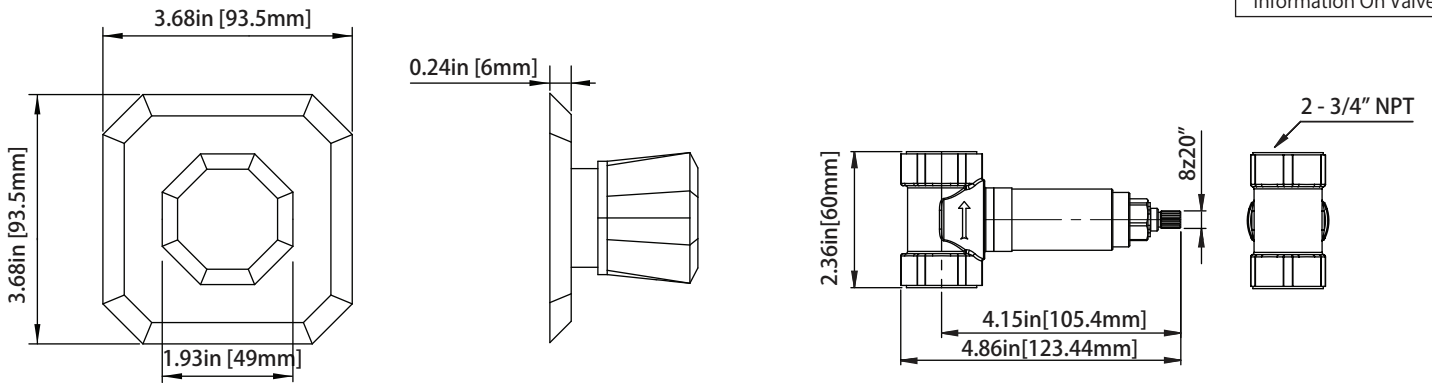

**230.4511 | 3/4" Volume Control**

**SPECIFICATIONS:**

- Turn Handle to turn on/off water flow.
- Includes valve (TVH.4511)
- Valve Flow Rate - 13.0 GPM @ 60 PSI
- Extension Available - TVH.E137\*\*

**STANDARDS:**

- ASME A112.18.1 / CSA B125.1

+

Trim  
[ 230.4511T\*\* ]

Valve  
[ TVH.4511 ]

Belgian Mirror Finish

Legislation Compliance

ZeroDrip Technology

**Technical Diagram**

See Spec Sheet For  
TVH.4511 For Detailed  
Information On Valve.

**Water Flow Diagram**