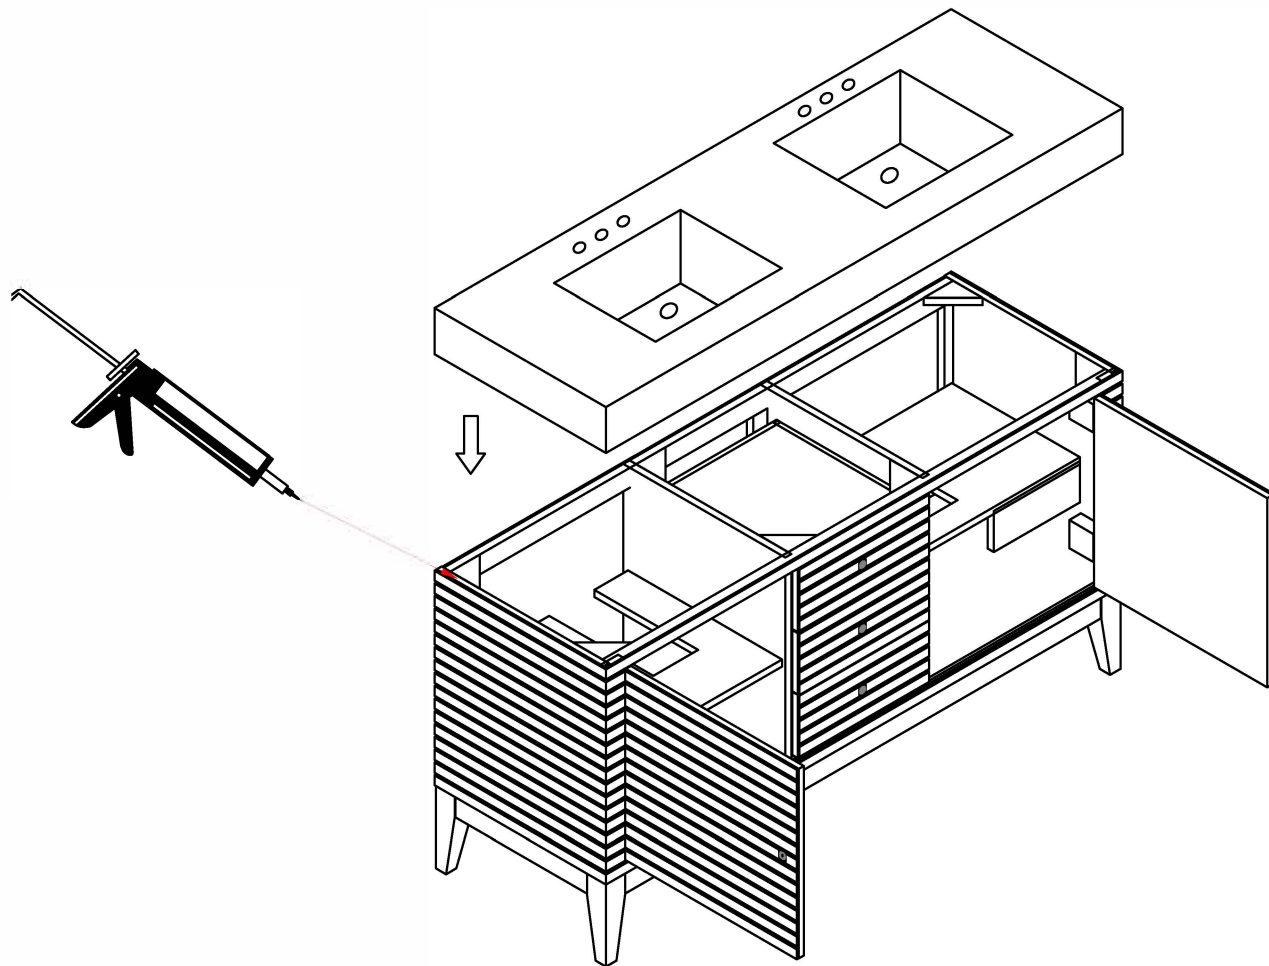

Linear Vanity Cabinets: 210-V59D-GW 210-V59D-WLT 210-V59D-WW

Assembly / Installation Instructions for CS-Series Tops

CS-Series Tops: CS-368-DGG CS-368-GW

Materials for Installation:

Step Notes:

Properly align and secure the countertop to the cabinet with high quality adhesive.