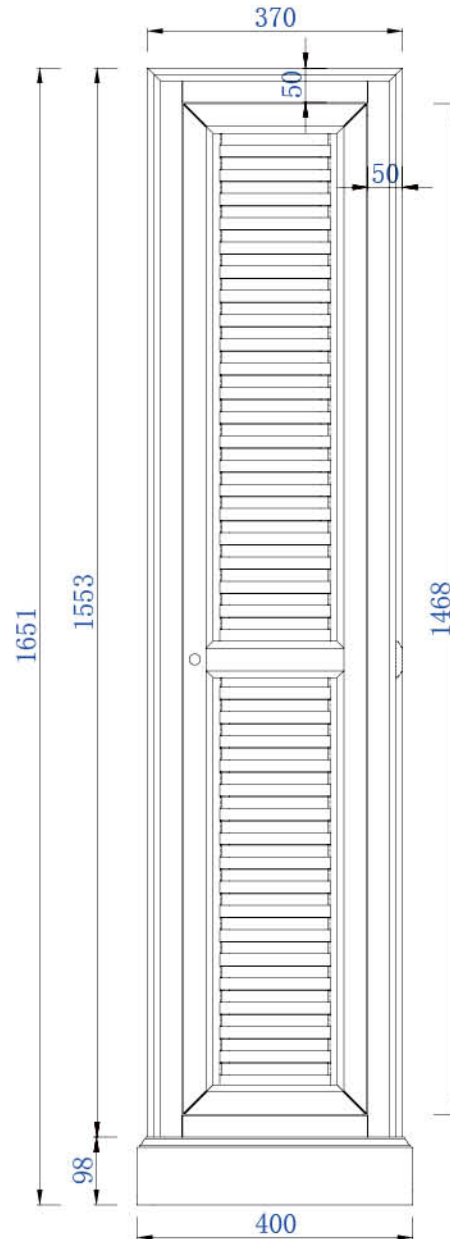

JAMES MARTIN

VANITIES

Savannah/Providence 15.75" Linen Cabinet

Diagrams with Dimensions
page 03 of 03

400mm

Item Number:

238-107-5011

JAMES MARTIN

VANITIES

Savannah /Providence 400mm Linen Cabinet

Diagrams with Dimensions
page 01 of 03

400mm

Item Number:

238-107-5011

JAMES MARTIN

VANITIES

Savannah /Providence 400mm Linen Cabinet

Diagrams with Dimensions
page 02 of 03

400mm

Item Number:

238-107-5011

JAMES MARTIN

VANITIES

Savannah /Providence 400mm Linen Cabinet

Diagrams with Dimensions
page 03 of 03