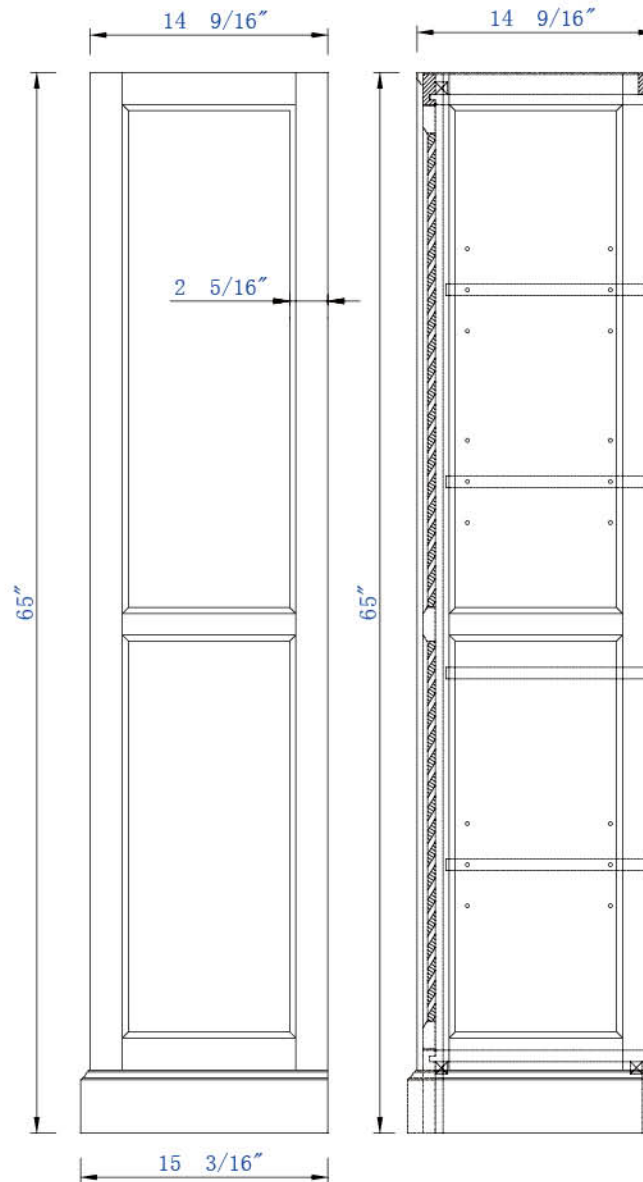

15.75"

Item Number:

238-107-5011

JAMES MARTIN

VANITIES

Savannah/Providence 15.75" Linen Cabinet

Diagrams with Dimensions
page 01 of 03

15.75"

Item Number:
238-107-5011

JAMES MARTIN

VANITIES

Savannah/Providence 15.75" Linen Cabinet

Diagrams with Dimensions
page 02 of 03

15.75"

Item Number:

238-107-5011

JAMES MARTIN

VANITIES

Savannah/Providence 15.75" Linen Cabinet

Diagrams with Dimensions
page 03 of 03

400mm

Item Number:

238-107-5011

JAMES MARTIN

Diagrams with Dimensions
page 03 of 03