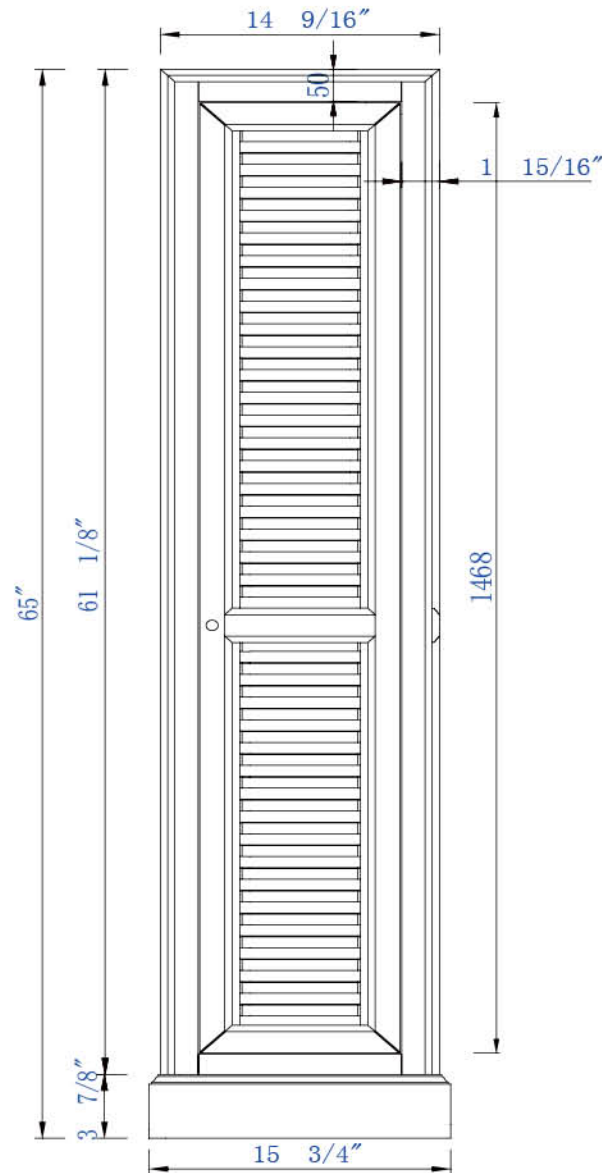

15.75"

Item Number:

238-107-5011

JAMES MARTIN

VANITIES

Savannah/Providence 15.75" Linen Cabinet

Diagrams with Dimensions
page 01 of 03

15.75"

Item Number:
238-107-5011

JAMES MARTIN

VANITIES

Savannah/Providence 15.75" Linen Cabinet

Diagrams with Dimensions
page 02 of 03

15.75"

Item Number:

238-107-5011

JAMES MARTIN

VANITIES

Savannah/Providence 15.75" Linen Cabinet

Diagrams with Dimensions
page 03 of 03

400mm

Item Number:

238-107-5011

JAMES MARTIN

Diagrams with Dimensions
page 03 of 03