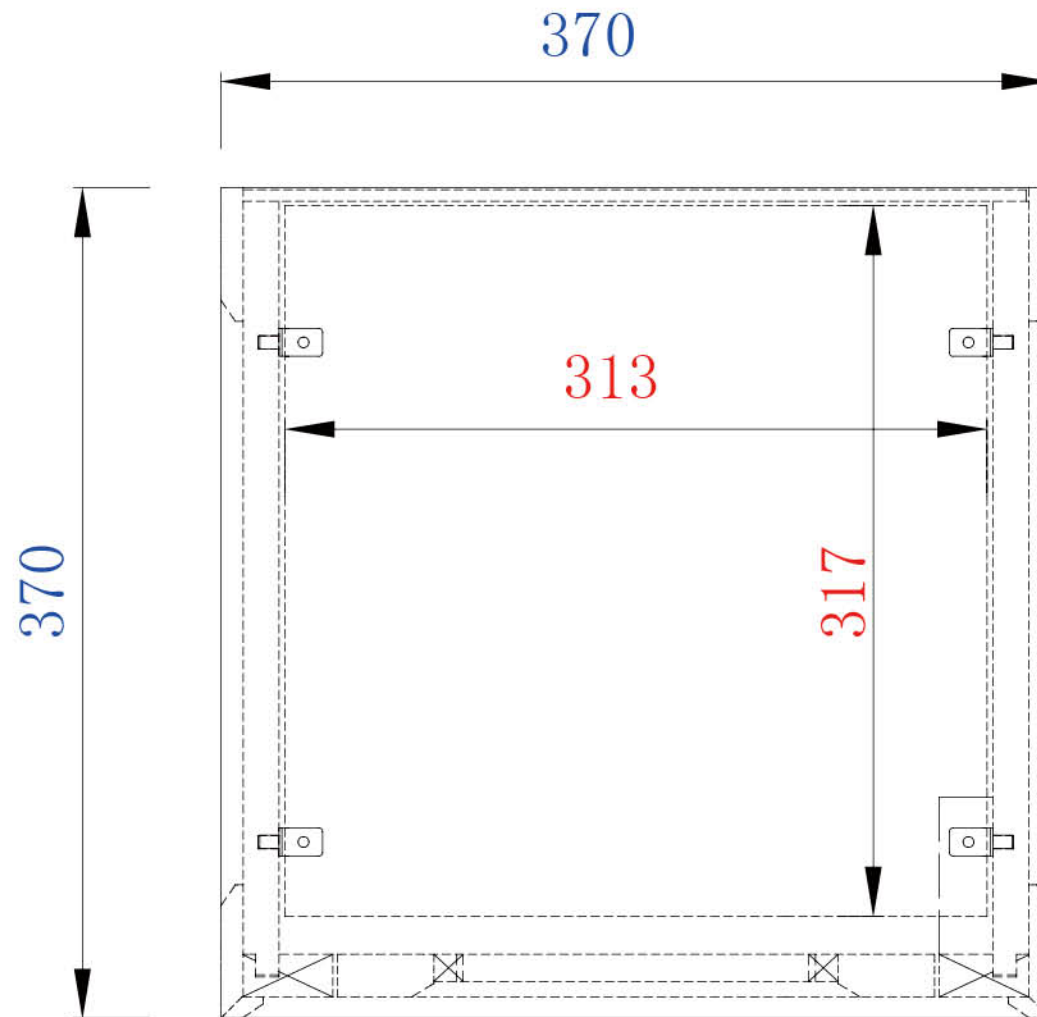

JAMES MARTIN

VANITIES

Savannah/Providence 15.75" Linen Cabinet

Diagrams with Dimensions
page 03 of 03

400mm

Item Number:

238-107-5011

JAMES MARTIN

VANITIES

Savannah /Providence 400mm Linen Cabinet

Diagrams with Dimensions
page 01 of 03

400mm

Item Number:

238-107-5011

JAMES MARTIN

VANITIES

Savannah /Providence 400mm Linen Cabinet

Diagrams with Dimensions
page 02 of 03

400mm

Item Number:

238-107-5011

JAMES MARTIN

VANITIES

Savannah /Providence 400mm Linen Cabinet

Diagrams with Dimensions
page 03 of 03