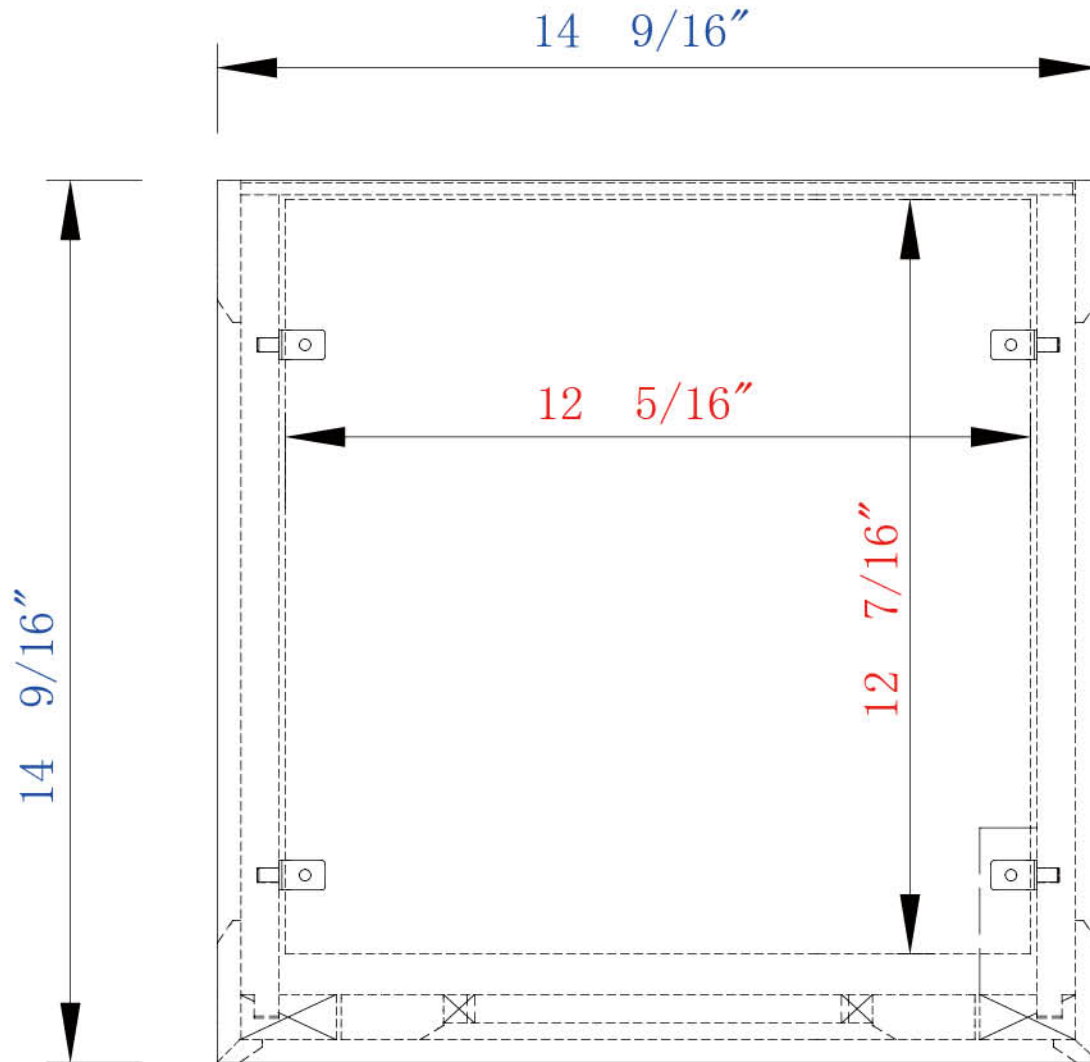

Item Number:
238-107-5011

JAMES MARTIN

VANITIES

Savannah/Providence 15.75" Linen Cabinet

Diagrams with Dimensions
page 02 of 03

15.75"

Item Number:

238-107-5011

JAMES MARTIN

VANITIES

Savannah/Providence 15.75" Linen Cabinet

Diagrams with Dimensions
page 03 of 03

400mm

Item Number:

238-107-5011

JAMES MARTIN

VANITIES

Savannah /Providence 400mm Linen Cabinet

Diagrams with Dimensions
page 01 of 03

400mm

Item Number:

238-107-5011

JAMES MARTIN

VANITIES

Diagrams with Dimensions
page 03 of 03