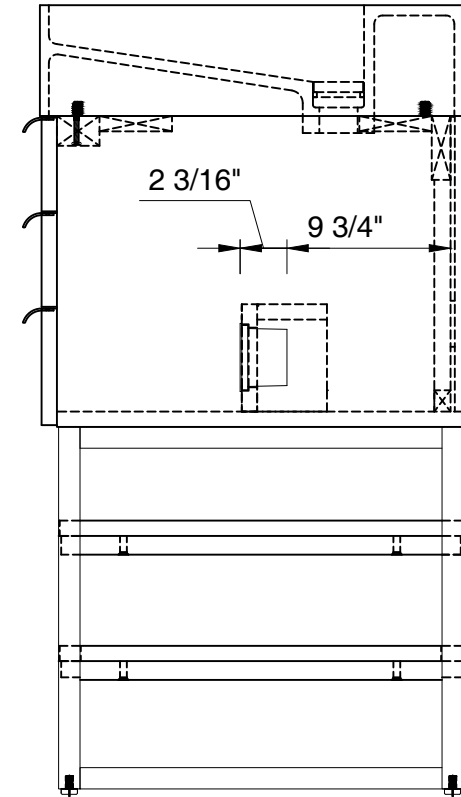

### Columbia 1219mm Cabinet

Diagrams with Dimensions  
page 02 of 03

NOTE ONE: Married Countertop is standard for this cabinet.

1219mm

Item Number:

- 388-V48-AGR-A
- 388-V48-CFO-A
- 388-V48-GW-A
- 388-V48-LTO-A

### Columbia 1219mm Cabinet

Diagrams with Dimensions  
page 03 of 03

NOTE ONE: Married Countertop is standard for this cabinet.  
NOTE TWO: This vanity does not have a Backsplash.

48"

Item Number:

- 388-V48-AGR-A
- 388-V48-CFO-A
- 388-V48-GW-A
- 388-V48-LTO-A

JAMES MARTIN

VANITIES™

Columbia 48" Cabinet

Diagrams with Dimensions  
page 01 of 01

1219mm

Item Number:

- 388-V48-AGR-A
- 388-V48-CFO-A
- 388-V48-GW-A
- 388-V48-LTO-A

JAMES MARTIN

### Columbia 1219mm Cabinet

Diagrams with Dimensions  
page 01 of 01