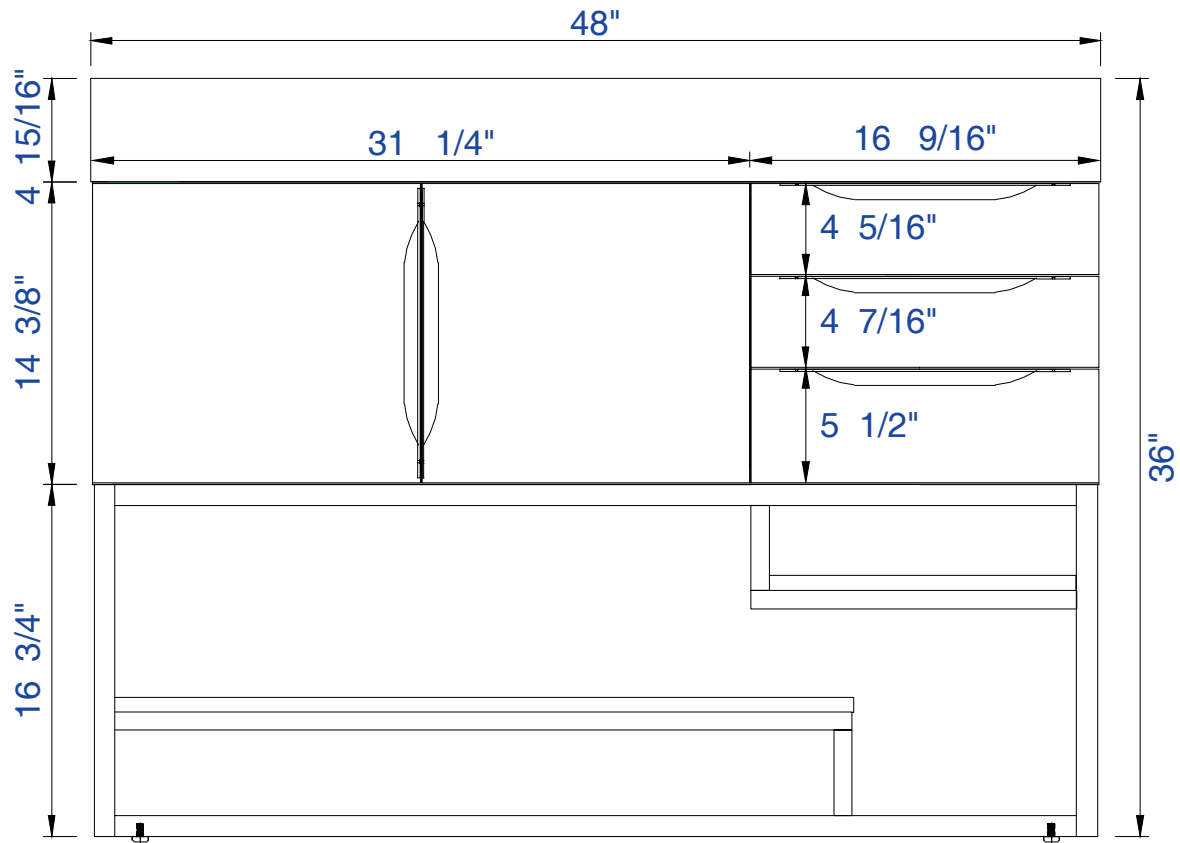

### Columbia 48" Cabinet

Diagrams with Dimensions  
page 01 of 03

NOTE ONE: Married Countertop is standard for this cabinet.  
NOTE TWO: This vanity does not have a Backsplash.

48"

Item Number:

- 388-V48-AGR-A
- 388-V48-CFO-A
- 388-V48-GW-A
- 388-V48-LTO-A

### Columbia 48" Cabinet

Diagrams with Dimensions  
page 02 of 03

NOTE ONE: Married Countertop is standard for this cabinet.

48"

Item Number:

- 388-V48-AGR-A
- 388-V48-CFO-A
- 388-V48-GW-A
- 388-V48-LTO-A

### Columbia 1219mm Cabinet

Diagrams with Dimensions  
page 02 of 03

NOTE ONE: Married Countertop is standard for this cabinet.

1219mm

Item Number:

- 388-V48-AGR-A
- 388-V48-CFO-A
- 388-V48-GW-A
- 388-V48-LTO-A

JAMES MARTIN

VANITIES™

Columbia 48" Cabinet

Diagrams with Dimensions  
page 01 of 01

1219mm

Item Number:

- 388-V48-AGR-A
- 388-V48-CFO-A
- 388-V48-GW-A
- 388-V48-LTO-A

JAMES MARTIN