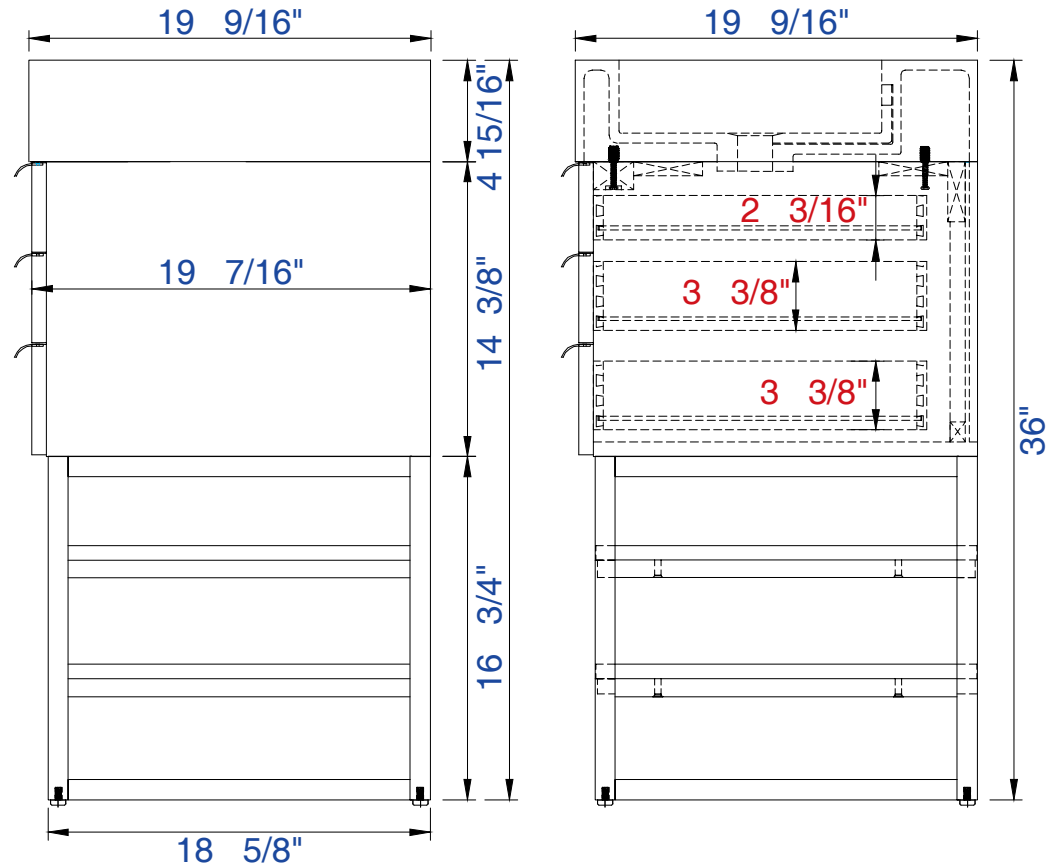

### Columbia 48" Cabinet

Diagrams with Dimensions  
page 01 of 03

NOTE ONE: Married Countertop is standard for this cabinet.  
NOTE TWO: This vanity does not have a Backsplash.

48"

Item Number:

- 388-V48-AGR-A
- 388-V48-CFO-A
- 388-V48-GW-A
- 388-V48-LTO-A

### Columbia 48" Cabinet

Diagrams with Dimensions  
page 02 of 03

NOTE ONE: Married Countertop is standard for this cabinet.

48"

Item Number:

- 388-V48-AGR-A
- 388-V48-CFO-A
- 388-V48-GW-A
- 388-V48-LTO-A

### Columbia 48" Cabinet

Diagrams with Dimensions  
page 03 of 03

NOTE ONE: Married Countertop is standard for this cabinet.  
NOTE TWO: This vanity does not have a Backsplash.

1219mm

Item Number:

- 388-V48-AGR-A
- 388-V48-CFO-A
- 388-V48-GW-A
- 388-V48-LTO-A

JAMES MARTIN

VANITIES™

Columbia 48" Cabinet

Diagrams with Dimensions  
page 01 of 01

1219mm

Item Number:

- 388-V48-AGR-A
- 388-V48-CFO-A
- 388-V48-GW-A
- 388-V48-LTO-A

JAMES MARTIN