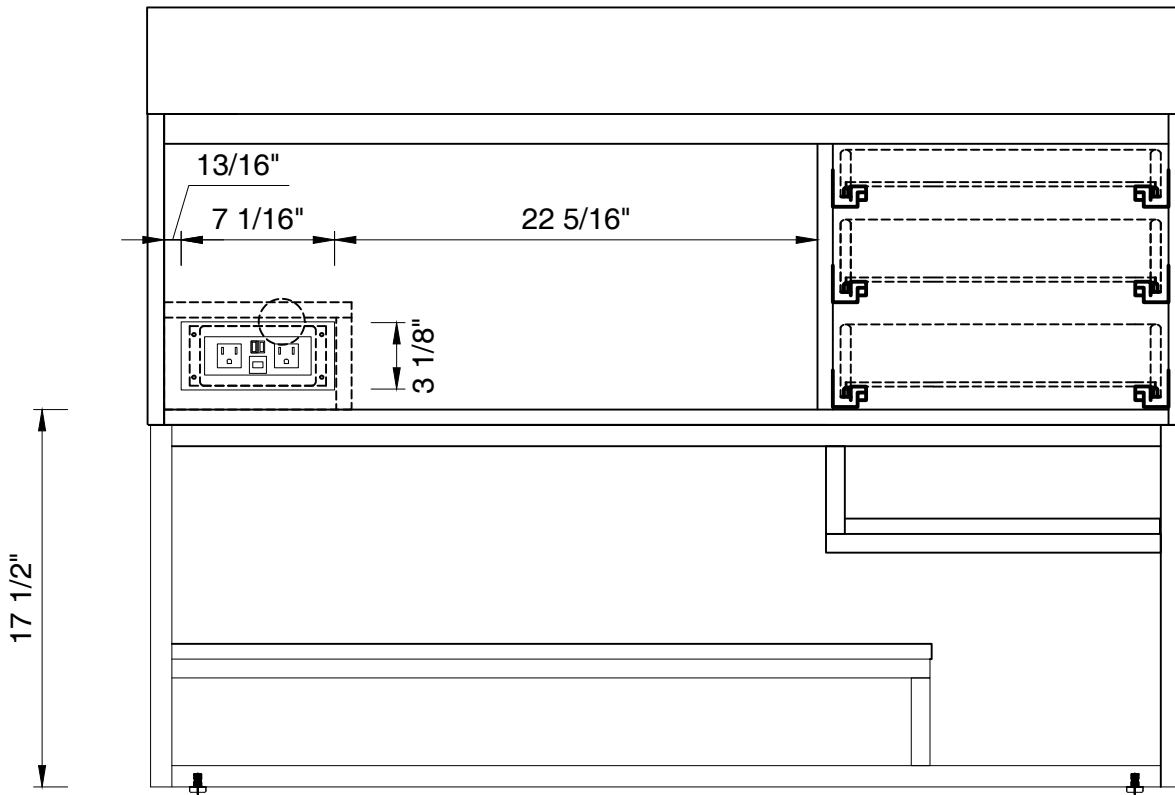

### Columbia 1219mm Cabinet

Diagrams with Dimensions  
page 02 of 03

NOTE ONE: Married Countertop is standard for this cabinet.

1219mm

Item Number:

- 388-V48-AGR-A
- 388-V48-CFO-A
- 388-V48-GW-A
- 388-V48-LTO-A

### Columbia 1219mm Cabinet

Diagrams with Dimensions  
page 03 of 03

NOTE ONE: Married Countertop is standard for this cabinet.  
NOTE TWO: This vanity does not have a Backsplash.

48"

Item Number:

- 388-V48-AGR-A
- 388-V48-CFO-A
- 388-V48-GW-A
- 388-V48-LTO-A

JAMES MARTIN

VANITIES™

Columbia 48" Cabinet

Diagrams with Dimensions  
page 01 of 01

1219mm

Item Number:

- 388-V48-AGR-A
- 388-V48-CFO-A
- 388-V48-GW-A
- 388-V48-LTO-A

JAMES MARTIN

### Columbia 1219mm Cabinet

Diagrams with Dimensions  
page 01 of 01