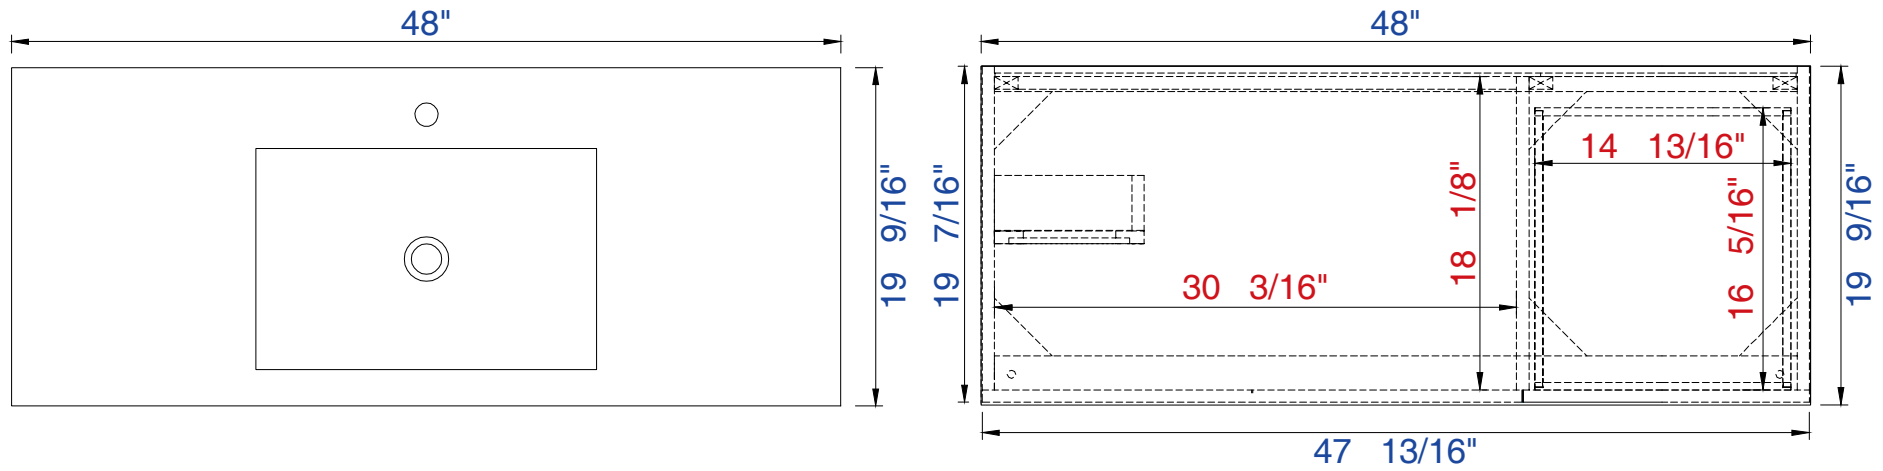

### Columbia 48" Cabinet

Diagrams with Dimensions  
page 01 of 03

NOTE ONE: Married Countertop is standard for this cabinet.  
NOTE TWO: This vanity does not have a Backsplash.

48"

Item Number:

- 388-V48-AGR-A
- 388-V48-CFO-A
- 388-V48-GW-A
- 388-V48-LTO-A

### Columbia 48" Cabinet

Diagrams with Dimensions  
page 02 of 03

NOTE ONE: Married Countertop is standard for this cabinet.

48"

Item Number:

- 388-V48-AGR-A
- 388-V48-CFO-A
- 388-V48-GW-A
- 388-V48-LTO-A

### Columbia 48" Cabinet

Diagrams with Dimensions  
page 03 of 03

NOTE ONE: Married Countertop is standard for this cabinet.  
NOTE TWO: This vanity does not have a Backsplash.

1219mm

Item Number:

- 388-V48-AGR-A
- 388-V48-CFO-A
- 388-V48-GW-A
- 388-V48-LTO-A

JAMES MARTIN

VANITIES™

Columbia 48" Cabinet

Diagrams with Dimensions  
page 01 of 01

1219mm

Item Number:

- 388-V48-AGR-A
- 388-V48-CFO-A
- 388-V48-GW-A
- 388-V48-LTO-A

JAMES MARTIN