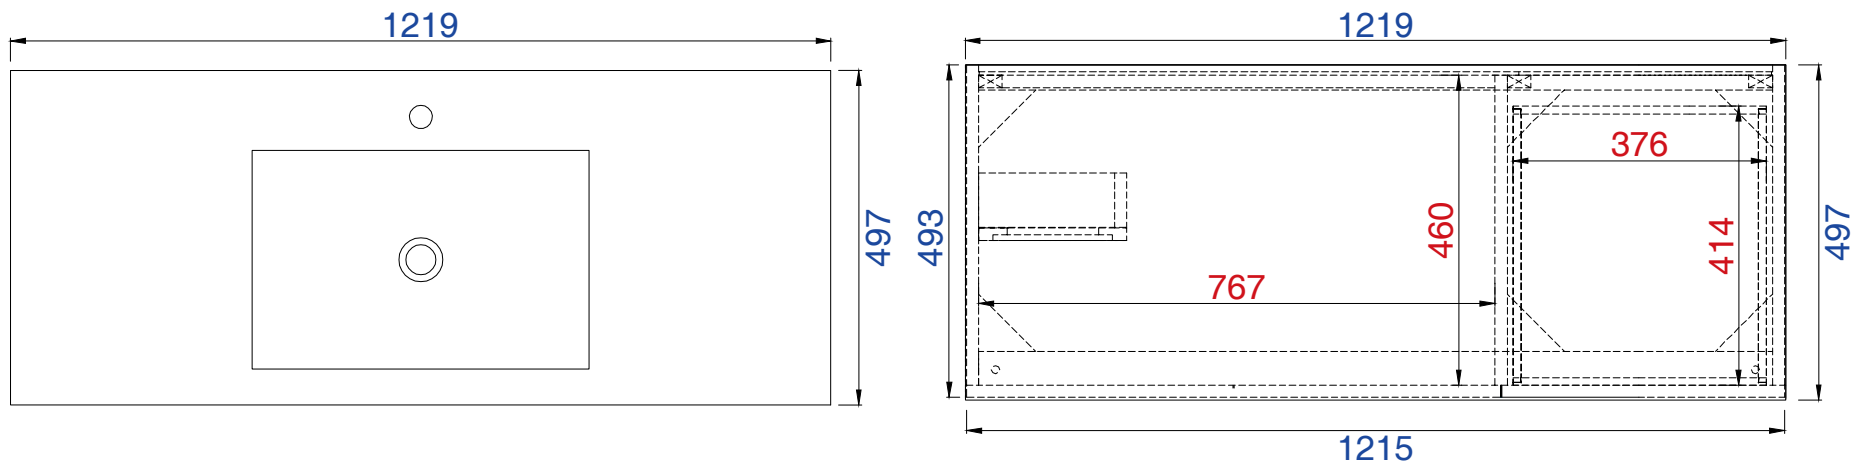

### Columbia 48" Cabinet

Diagrams with Dimensions  
page 02 of 03

NOTE ONE: Married Countertop is standard for this cabinet.

48"

Item Number:

- 388-V48-AGR-A
- 388-V48-CFO-A
- 388-V48-GW-A
- 388-V48-LTO-A

### Columbia 1219mm Cabinet

Diagrams with Dimensions  
page 01 of 03

NOTE ONE: Married Countertop is standard for this cabinet.  
NOTE TWO: This vanity does not have a Backsplash.

1219mm

Item Number:

- 388-V48-AGR-A
- 388-V48-CFO-A
- 388-V48-GW-A
- 388-V48-LTO-A

### Columbia 1219mm Cabinet

Diagrams with Dimensions  
page 02 of 03

NOTE ONE: Married Countertop is standard for this cabinet.

1219mm

Item Number:

- 388-V48-AGR-A
- 388-V48-CFO-A
- 388-V48-GW-A
- 388-V48-LTO-A

JAMES MARTIN

VANITIES™

Columbia 48" Cabinet

Diagrams with Dimensions  
page 01 of 01

1219mm

Item Number:

- 388-V48-AGR-A
- 388-V48-CFO-A
- 388-V48-GW-A
- 388-V48-LTO-A

JAMES MARTIN