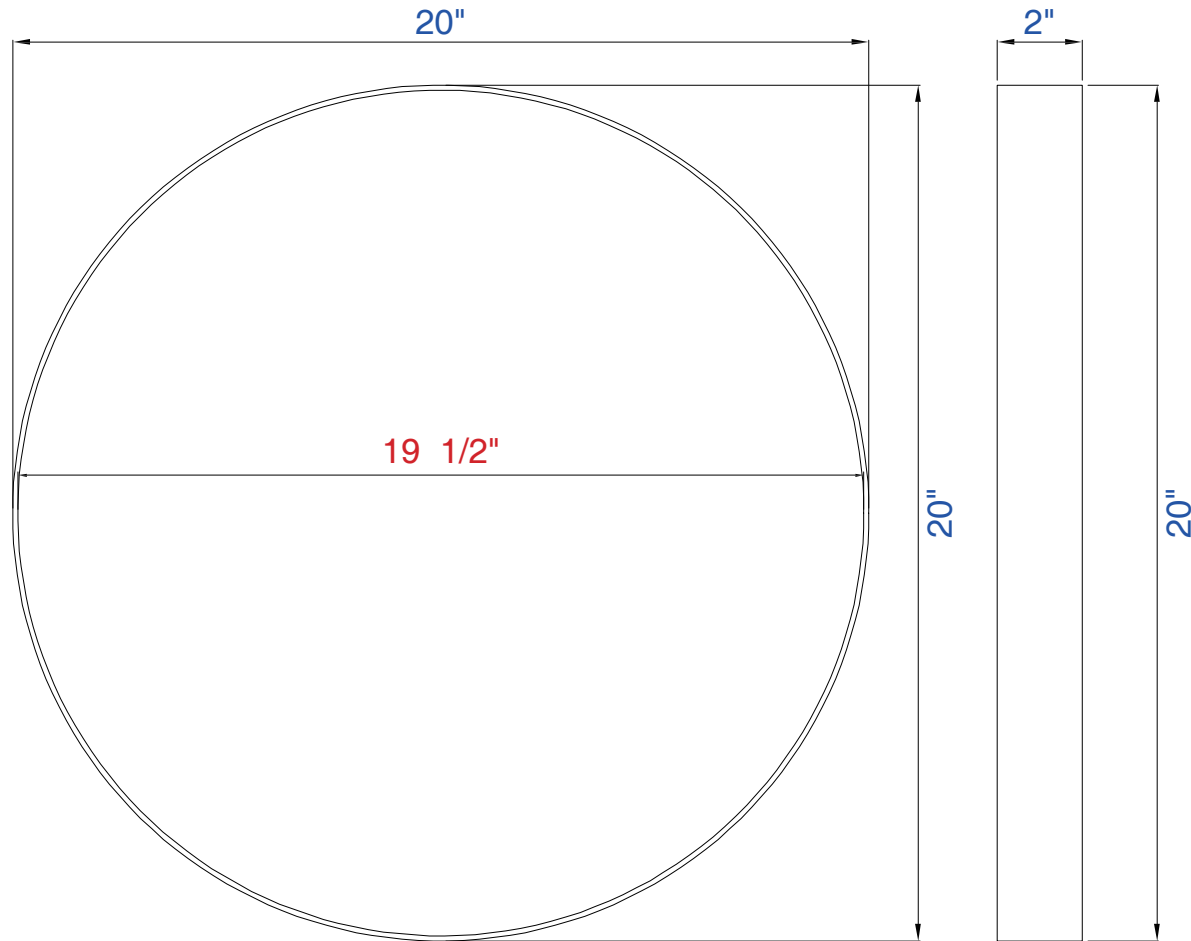

20"

Item Number :

941-M20-BNK

Simplicity 20" Mirror

Diagrams with Dimensions
page 01 of 01

500mm

Item Number :

941-M20-BNK

Simplicity 500mm Mirror

Diagrams with Dimensions
page 01 of 01