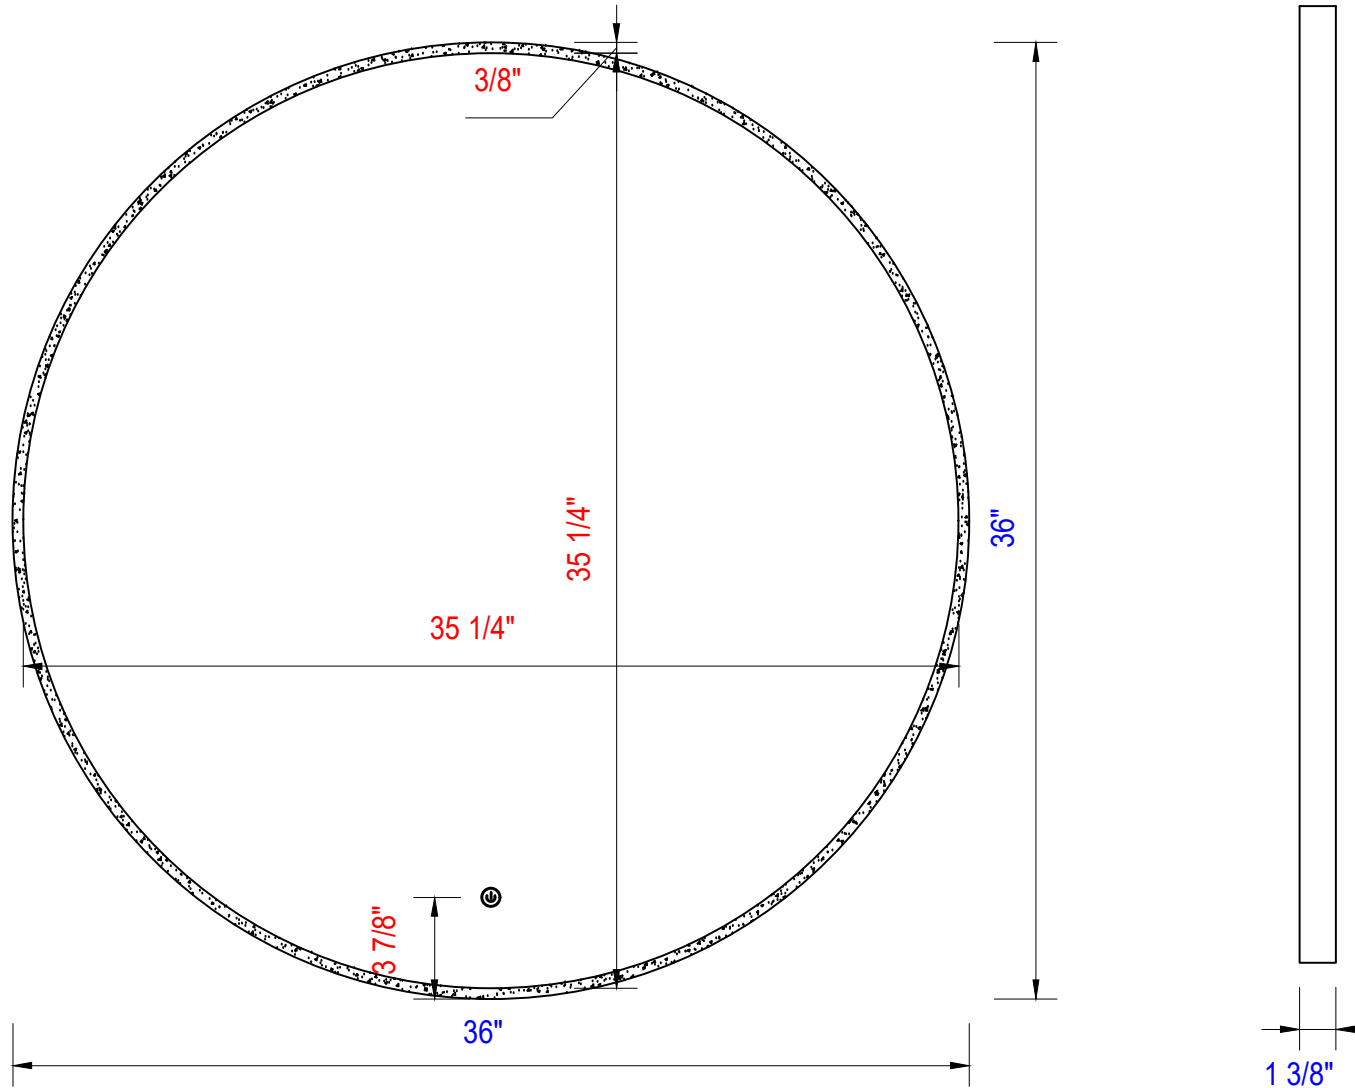

36"

Item Number :  
944-M36-FRS

JAMES MARTIN

VANITIES™

**Jupiter 36" Mirror**  
Diagrams with Dimensions

Page 01 of 01

914mm

Item Number :  
944-M36-FRS

JAMES MARTIN

VANITIES™

**Jupiter 914mm Mirror**  
Diagrams with Dimensions  
Page 01 of 01