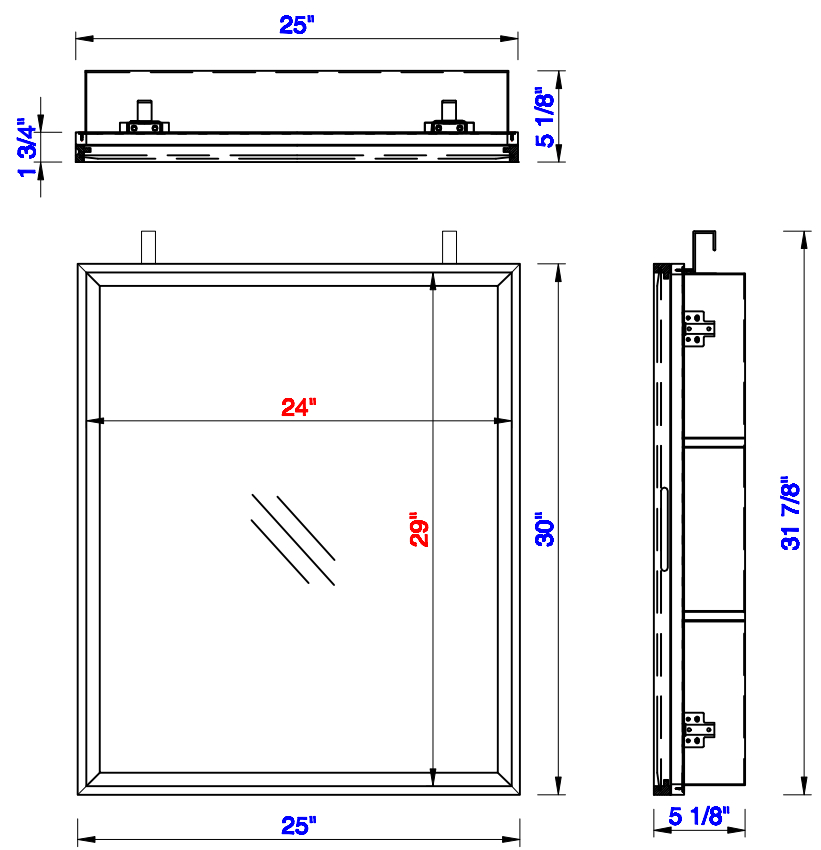

25"

Item Number:
410-M25-WLT

JAMES MARTIN

VANITIES™

Lakeside 25" Mirror
Diagrams with Dimensions
page 01 of 01

635mm

Item Number:
410-M25-WLT

JAMES MARTIN

VANITIES™

Lakeside 635mm Mirror
Diagrams with Dimensions
page 01 of 01