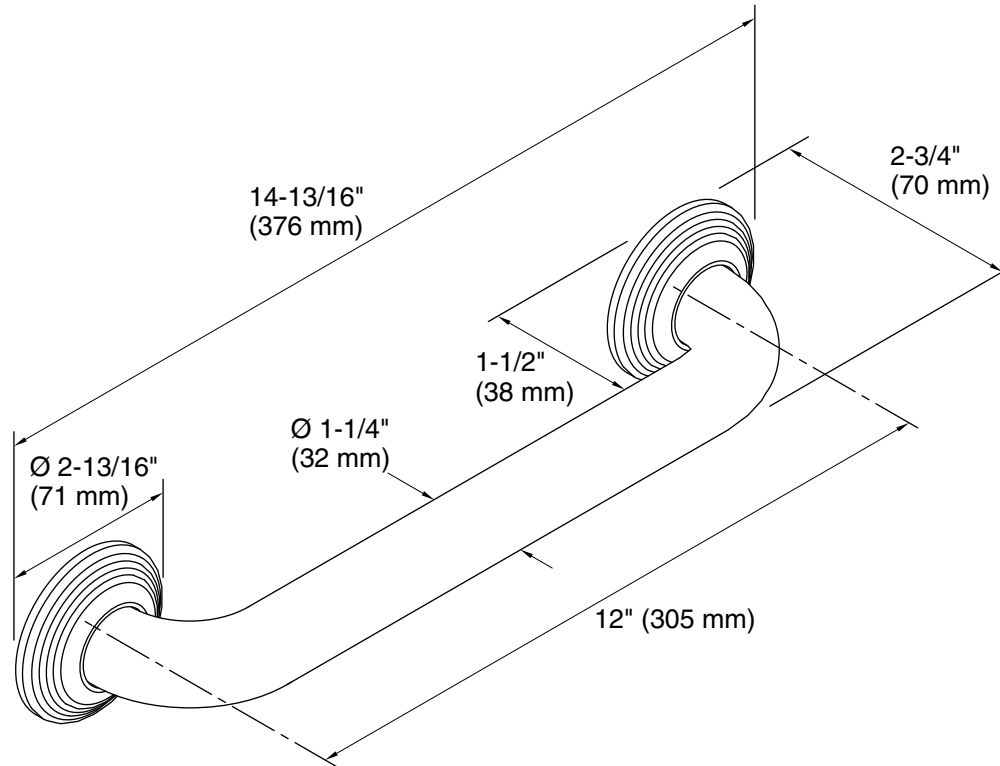

Technical Information

All product dimensions are nominal.

Installation Type: Wall-mount

Material: Metal

Notes

Measure your actual product for roughing-in details.

WARNING: Risk of personal injury. The wall plates on the grab bar must be mounted to a brace between the wall studs. This will ensure that the weight of the user is adequately supported.