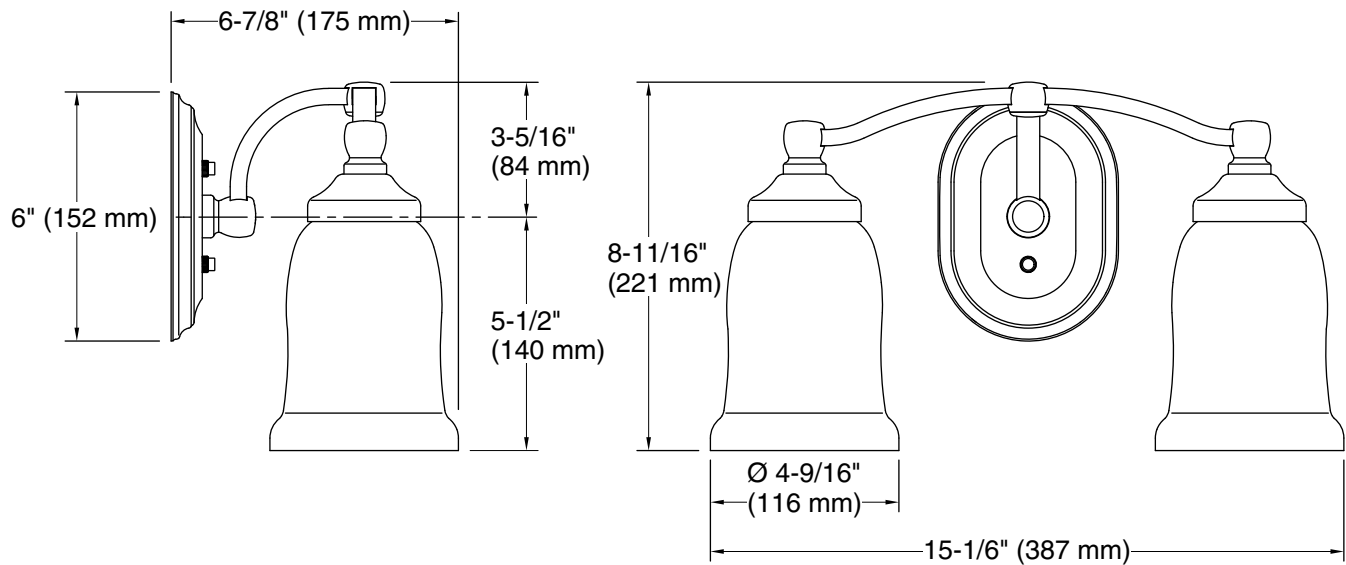

Features

- Frosted-glass shades
- Sconce can be positioned up or down, depending on room setting
- Coordinates with other products in the Bancroft collection
- Includes installation hardware
- Suitable for damp locations, per UL 1598

Technical Information

All product dimensions are nominal.

Installation Type: Wall-mount

Material: Metal, Glass

Number of Lights: 2

Notes

Install this product according to the installation guide.