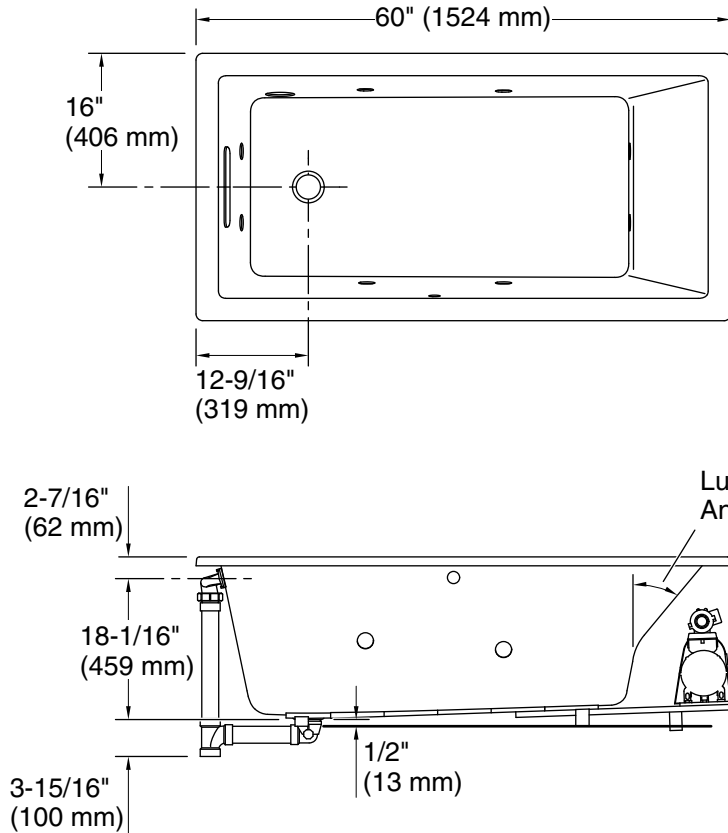

THE BOLD LOOK
OF **KOHLER**®

Underscore® Rectangle

60" x 32" heated whirlpool bath with reversible drain

K-1168-JH

No change in measurements if connected with drain illustrated. (K-7272)

Drop-in Rim Detail

Pump:	120 V, 15 A, 60 Hz
Heater:	120 V, 15 A, 60 Hz

Technical Information

All product dimensions are nominal.

Installation:	Drop-in, Undermount
Drain location:	End
Basin area, bottom:	42" x 23-1/2" (1066 mm x 597 mm)
Basin area, top:	55-1/8" x 27-1/8" (1400 mm x 689 mm)
Weight:	120 lbs (54.4 kg)
Minimum floor load:	62 lbs/ft ² (302.7 kg/m ²)
Water depth:	17-3/16" (436 mm)
Water capacity:	81 gal (306.6 L)
Cutout:	Drop-in, 64-1/2" x 30-1/2" (1638 mm x 775 mm)
Electrical component rating:	Pump: 120 V, 7 A, 60 Hz Heater: 120 V, 12 A, 60 Hz