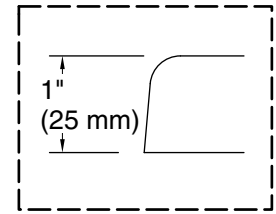

THE BOLD LOOK
OF **KOHLER**®

Underscore® Rectangle

60" x 32" heated whirlpool bath with reversible drain

K-1168-JH

No change in measurements if connected with drain illustrated. (K-7272)

Drop-in Rim Detail

Pump:	120 V, 15 A, 60 Hz
Heater:	120 V, 15 A, 60 Hz

Technical Information

All product dimensions are nominal.

Installation:	Drop-in, Undermount
Drain location:	End
Basin area, bottom:	42" x 23-1/2" (1066 mm x 597 mm)
Basin area, top:	55-1/8" x 27-1/8" (1400 mm x 689 mm)
Weight:	120 lbs (54.4 kg)
Minimum floor load:	62 lbs/ft ² (302.7 kg/m ²)
Water depth:	17-3/16" (436 mm)
Water capacity:	81 gal (306.6 L)
Cutout:	Drop-in, 64-1/2" x 30-1/2" (1638 mm x 775 mm)
Electrical component rating:	Pump: 120 V, 7 A, 60 Hz Heater: 120 V, 12 A, 60 Hz