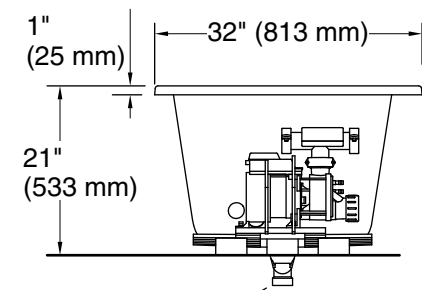

1-1/2" Bath Drain

Required Electrical Service

Two dedicated circuits required, protected with Class A Ground-Fault Circuit-Interrupter (GFCI). Outside North America, this device may be known as a Residual Current Device (RCD).

Pump:	120 V, 15 A, 60 Hz
Heater:	120 V, 15 A, 60 Hz

Technical Information

All product dimensions are nominal.

Installation:	Drop-in, Undermount
Drain location:	End
Basin area, bottom:	42" x 23-1/2" (1066 mm x 597 mm)
Basin area, top:	55-1/8" x 27-1/8" (1400 mm x 689 mm)
Weight:	120 lbs (54.4 kg)
Minimum floor load:	62 lbs/ft² (302.7 kg/m²)
Water depth:	17-3/16" (436 mm)
Water capacity:	81 gal (306.6 L)
Cutout:	Drop-in, 64-1/2" x 30-1/2" (1638 mm x 775 mm)
Electrical component rating:	Pump: 120 V, 7 A, 60 Hz Heater: 120 V, 12 A, 60 Hz

Notes

Measure your actual product for rough-in details. Install this product according to the installation instructions.

The hot water supply should be 70% of the capacity of the bath or greater. Installations will vary.