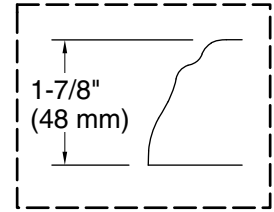

**Drop-in Rim Detail**

**Blower Control Access**  
20" (508 mm) W x 15" (381 mm) H