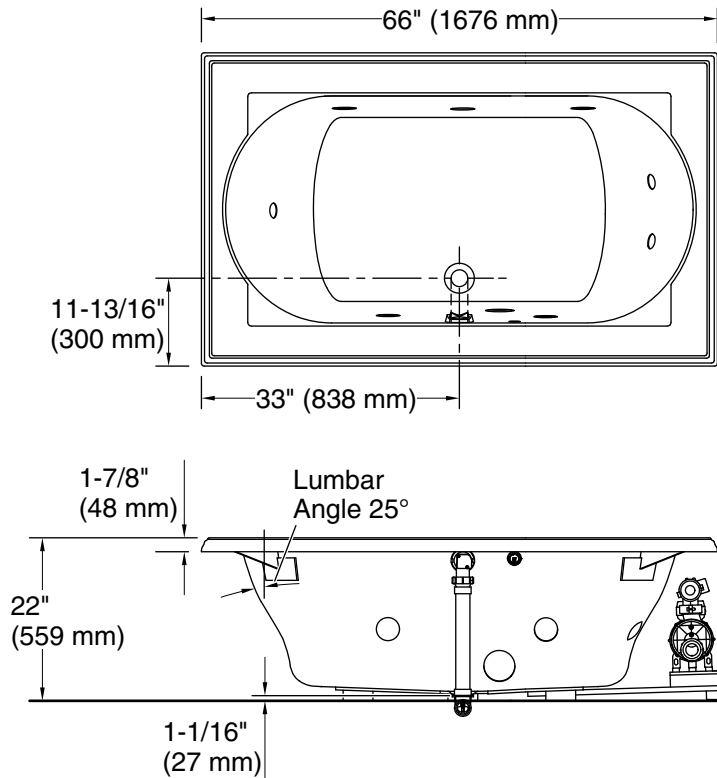

No change in measurements if connected with drain illustrated. (K-7161-AF)

Blower Control Access
20" (508 mm) W x 15" (381 mm) H

Required Electrical Service

Two dedicated circuits required.

Pump:	120 V, 15 A, 60 Hz
Heater:	120 V, 15 A, 60 Hz

Technical Information

All product dimensions are nominal.

Installation:	Drop-in
Basin area, bottom:	42" x 27" (1067 mm x 686 mm)
Basin area, top:	54" x 30" (1372 mm x 762 mm)
Weight:	129 lbs (58.5 kg)
Minimum floor load:	44 lbs/ft² (214.8 kg/m²)
Water depth:	16" (406 mm)
Water capacity:	81 gal (306.6 L)
Electrical component rating:	Pump: 120 V, 7 A, 60 Hz Heater: 120 V, 12 A, 60 Hz

Notes

Measure your actual product for rough-in details. Install this product according to the installation instructions.

The hot water supply should be 70% of the capacity of the bath or greater. Installations will vary.