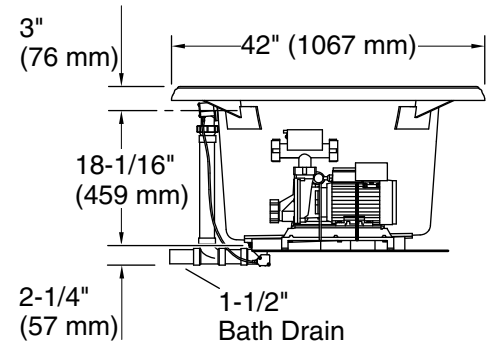

**Drop-in Rim Detail**

**Blower Control Access**  
20" (508 mm) W x 15" (381 mm) H

### Technical Information

All product dimensions are nominal.

Installation:	Drop-in
Basin area, bottom:	42" x 27" (1067 mm x 686 mm)
Basin area, top:	54" x 30" (1372 mm x 762 mm)
Weight:	129 lbs (58.5 kg)
Minimum floor load:	44 lbs/ft <sup>2</sup> (214.8 kg/m <sup>2</sup> )
Water depth:	16" (406 mm)
Water capacity:	81 gal (306.6 L)
Electrical component rating:	Pump: 120 V, 7 A, 60 Hz Heater: 120 V, 12 A, 60 Hz