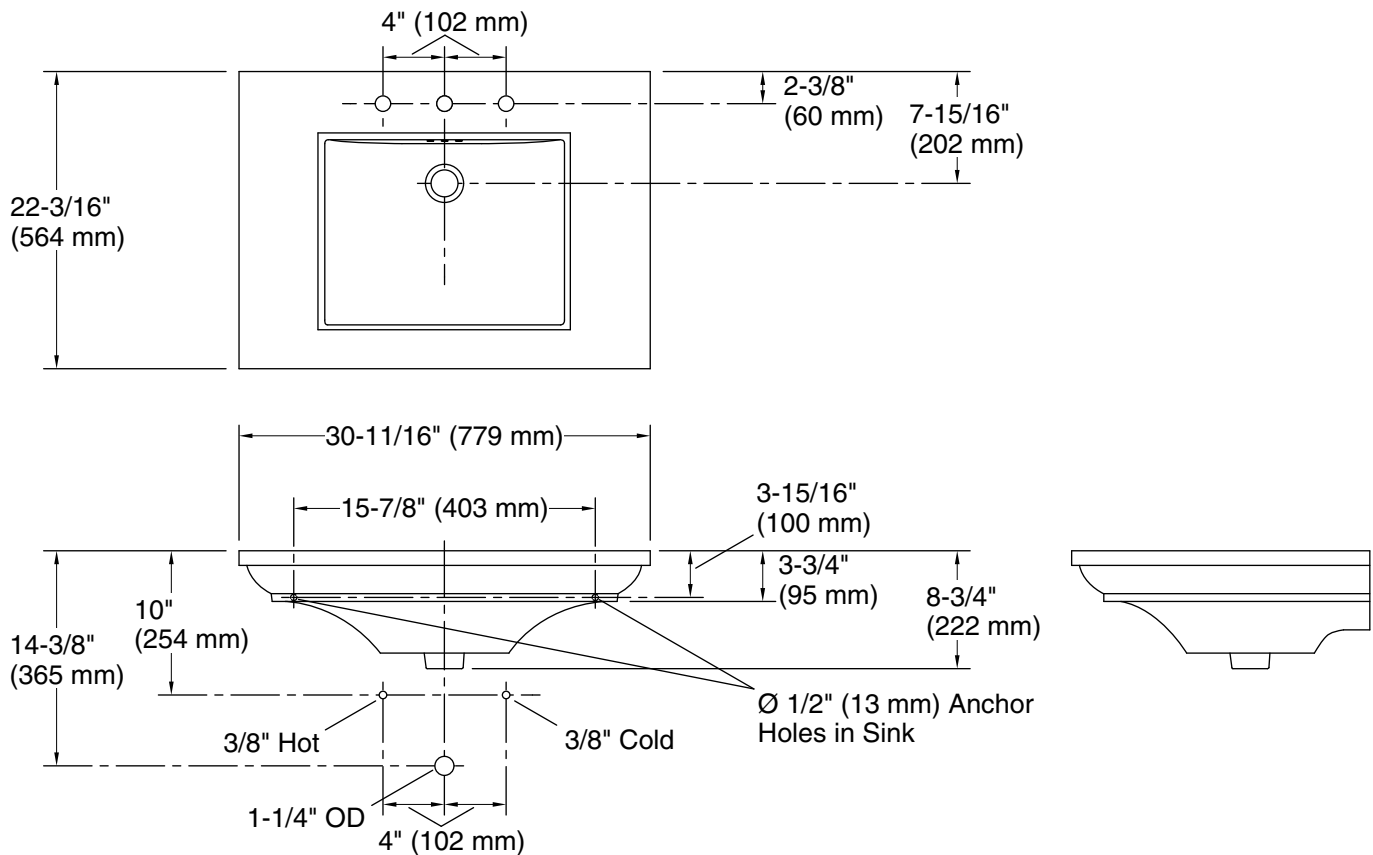

Features

- 8" (203 mm) widespread faucet holes
- Elegant rectangular basin
- Overflow drain
- Combines with the K-2267 pedestal to create the K-2268-8 Memoirs pedestal sink
- Combines with the K-30003 console table legs to create a Memoirs console table
- Coordinates with other products in the Memoirs collection

Technical Information

All product dimensions are nominal.

Bowl configuration:	Single
Installation:	Pedestal, Console table
Center(s):	8
Bowl area (Only):	Length: 19" (483 mm) Width: 14" (356 mm) Water depth: 5-1/2" (140 mm)
Number of deck holes:	3
Faucet hole spacing:	8" (203 mm)
Faucet hole(s):	1-3/8" (35 mm)
Drain hole:	1-3/4" (44 mm)
Template:	Above-counter, 1003228-7, required, included