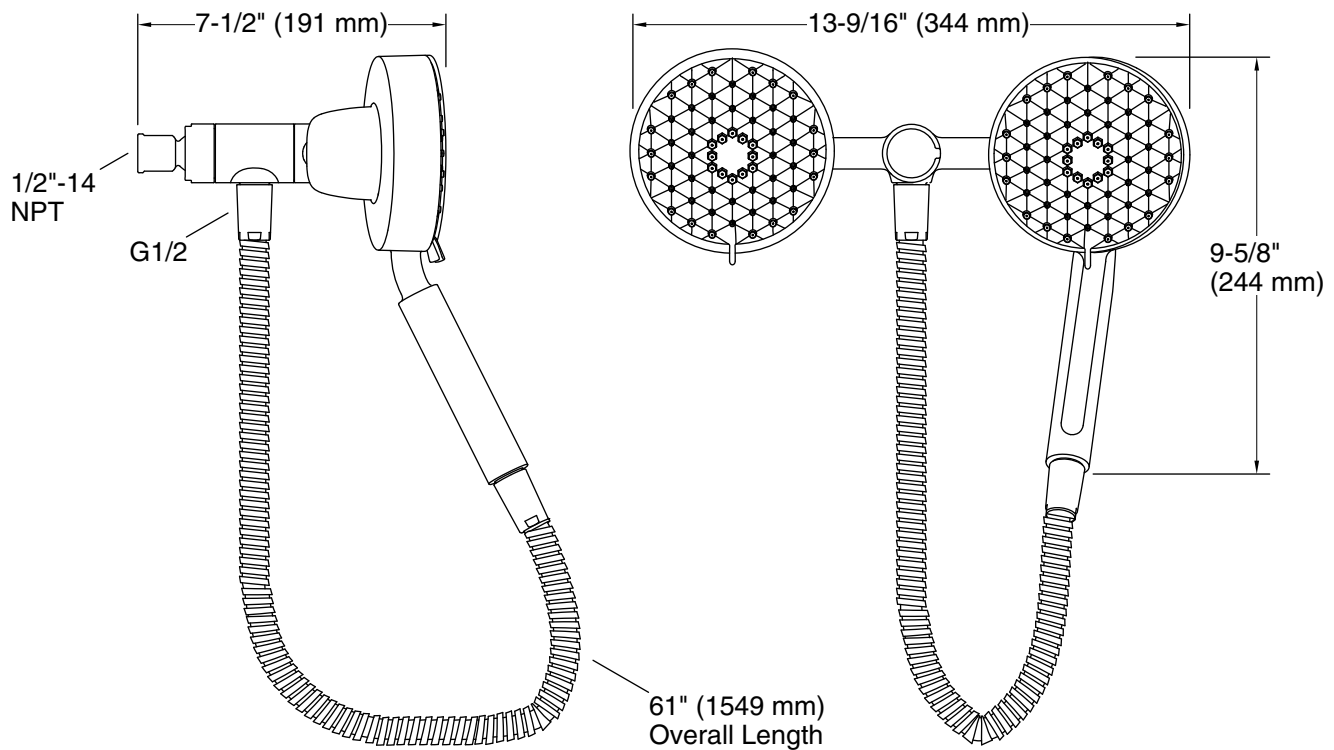

Features

- Multifunction shower head and handheld shower head each have advanced spray engines to provide three experiences: wide coverage, intense drenching, and targeted spray.
- Wide-coverage spray produces an encompassing spray for everyday use.
- Intense drenching spray delivers a forceful spray ideal for rinsing shampoo from hair.
- Targeted spray is a focused stream for targeting sore muscles or use as a utility spray.
- Pause feature temporarily pauses water flow to conserve water while you lather, shave or shampoo.
- MasterClean™ sprayface features an easy-to-clean surface that withstands mineral buildup.
- 1.75 gpm (6.6 lpm) maximum flow rate at 45 psi (3.1 bar).
- Box includes: Shower head, handheld shower head, 60" (1524 mm) metal hose.

Material

- Premium material construction for durability and reliability.
- KOHLER finishes resist corrosion and tarnishing.

Installation

- Shower arm and flange sold separately.

Included Components

Additional Components:
60" metal hose

Available Colors/Finishes

Color tiles intended for reference only.

Color	Code	Description
	CP	Polished Chrome

Technical Information

All product dimensions are nominal.

Showerhead/Body Spray:

Rated maximum flow: 1.75 gal/min (6.6 l/min)